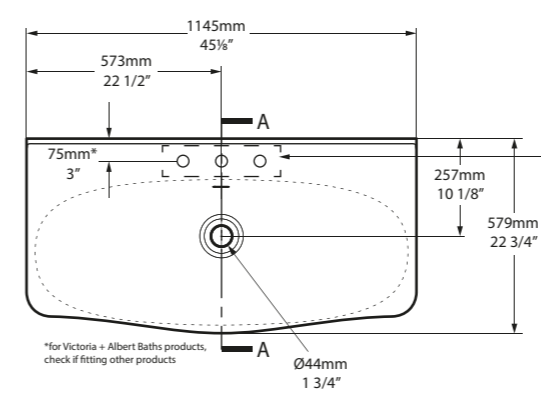

l = 610mm/24"
w = 420mm/16 1/2"
h = 134mm/5 1/4"
○ UB-KAL-62-IO
6kg

SW QUARRYCAST™ White.

QC rich in Volcanic Limestone

Mandello 114 Solo

○ DB-MAN-N-114-IO DB-MAN-1TH-114-IO DB-MAN-3TH-114-IO

DB-MAN-N-114-IO
DB-MAN-1TH-114-IO
DB-MAN-3TH-114-IO