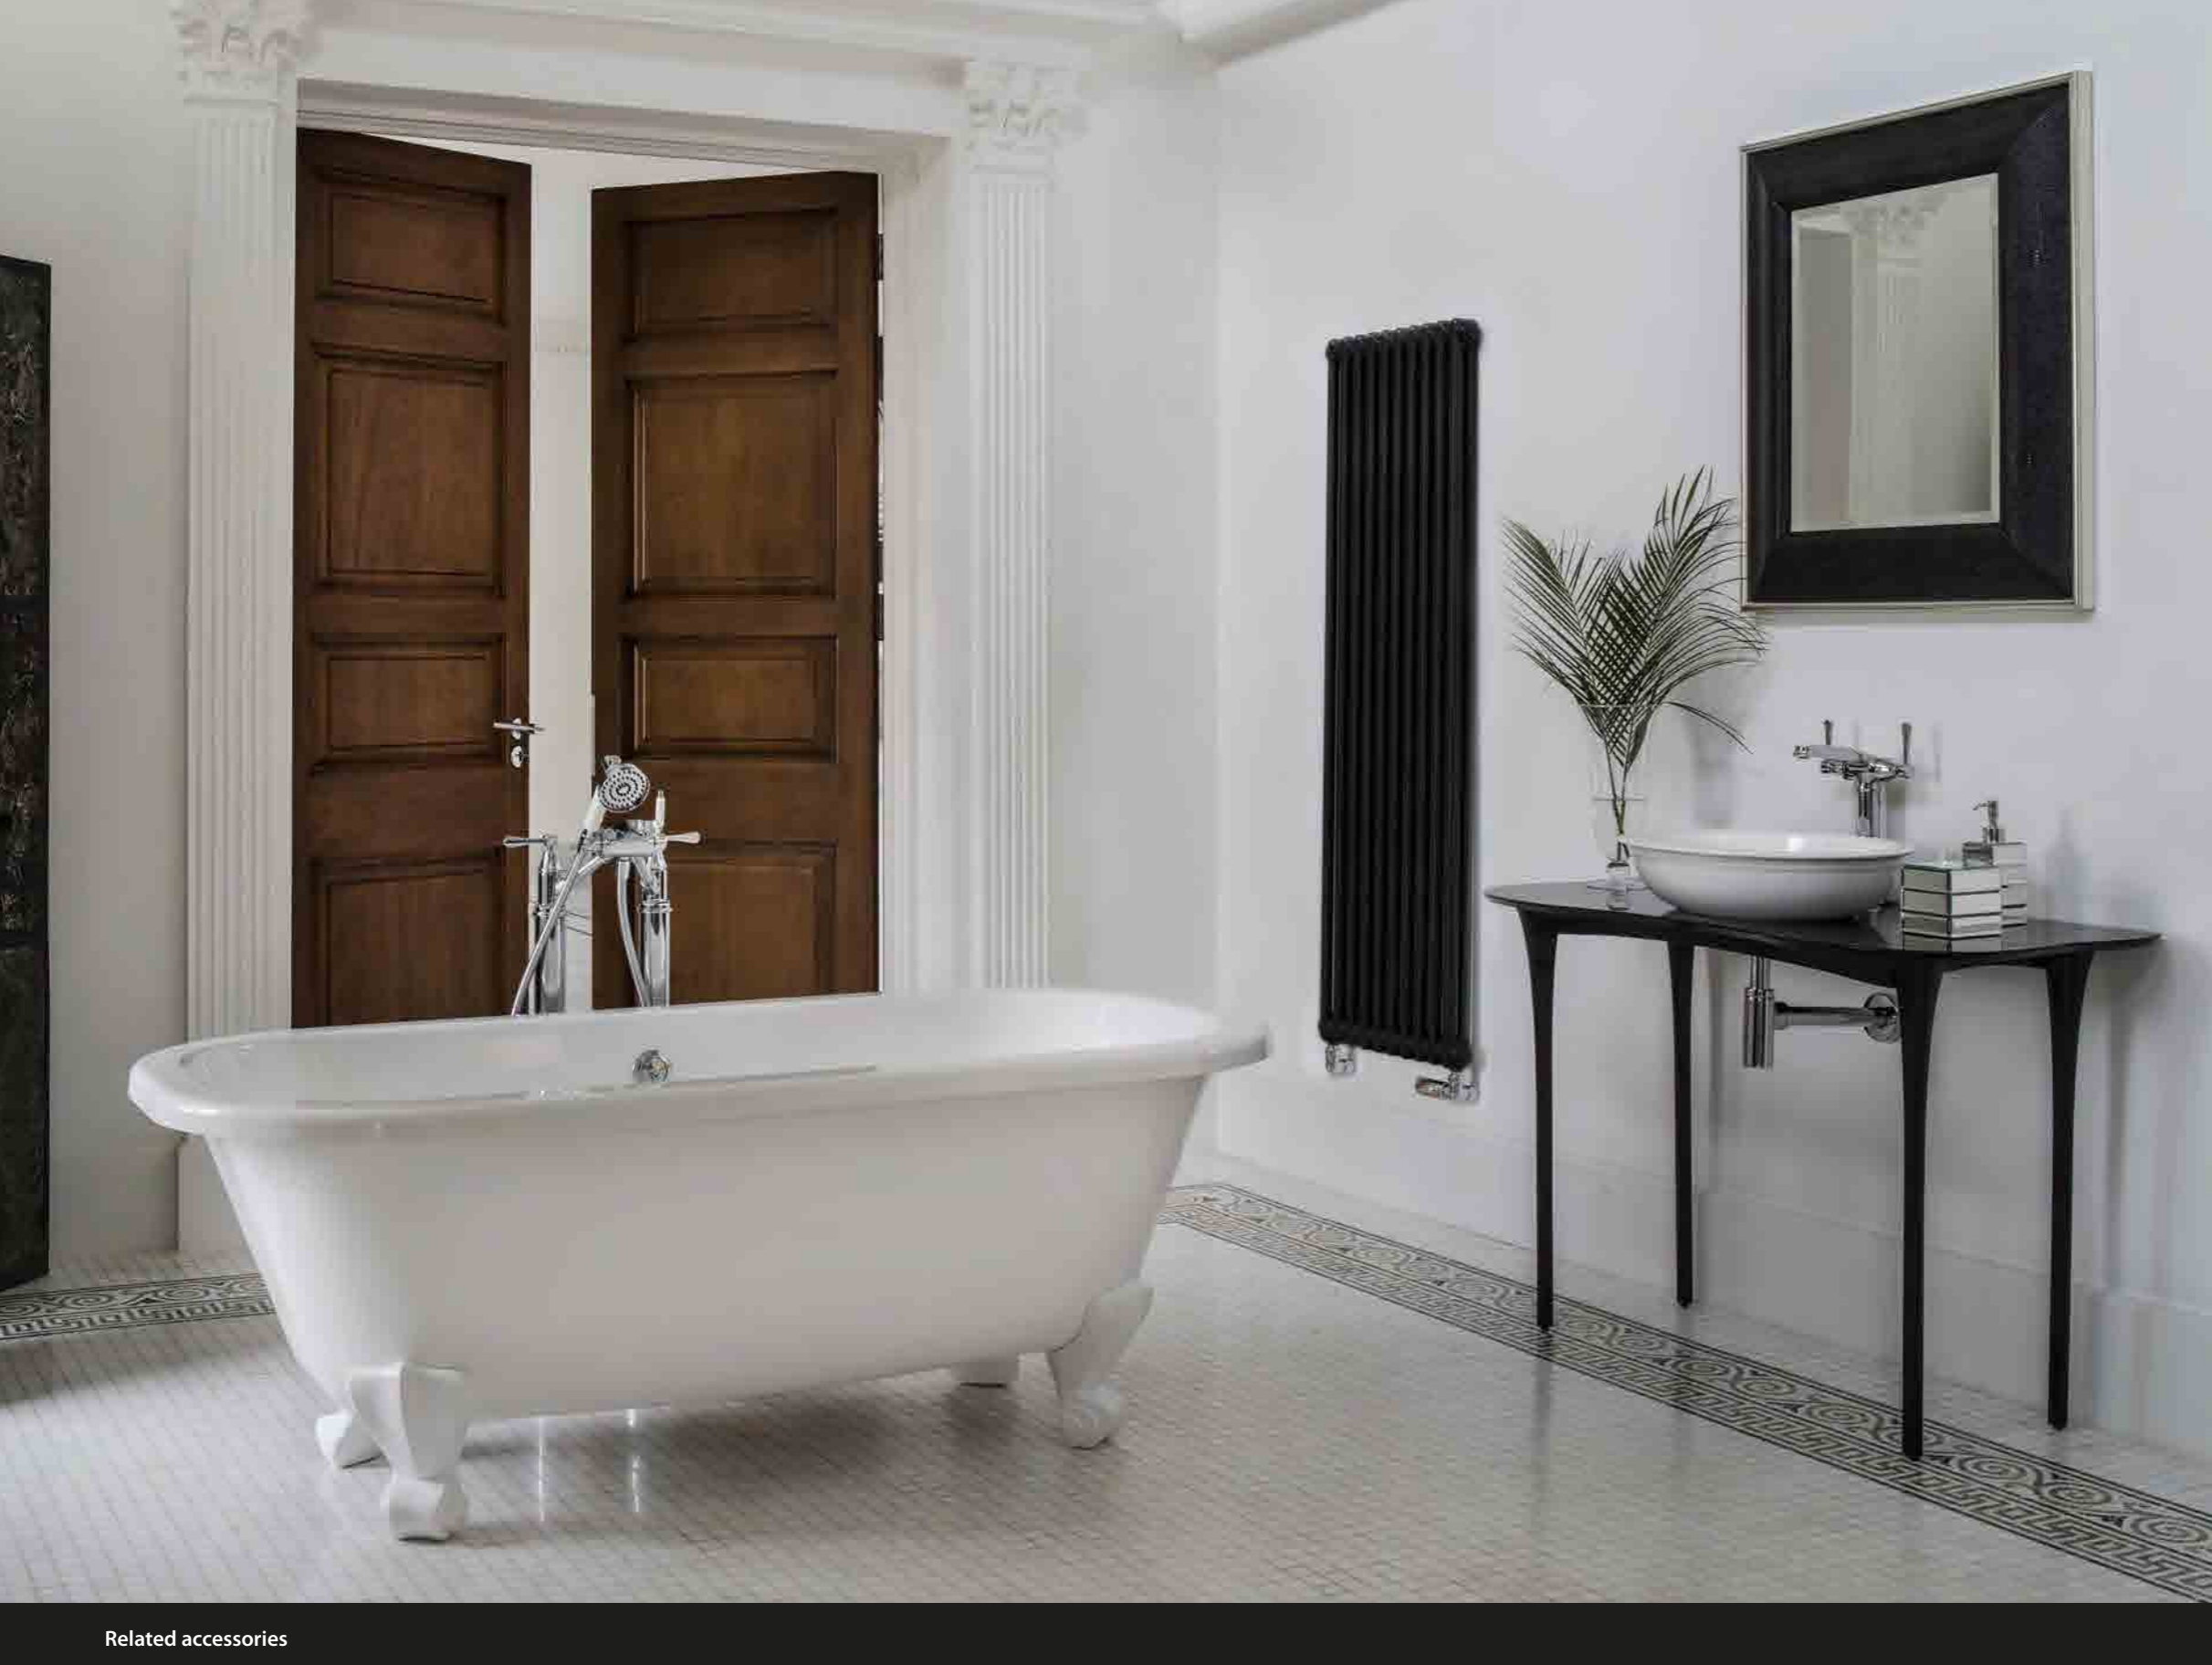

An elegant double-ended roll-top bath featuring Art Deco feet. International styling suits modern or period settings. Explore our spectrum of RAL colours in gloss or matt finishes.

Qc rich in Volcanic Limestone™

Related accessories

l = 1675mm/66"
w = 745mm/29 3/8"
h = 603mm/23 3/4"

○ RIC-N-SW-NO
🔧 PAINT-BATH
62kg

Radford 51
Page 182