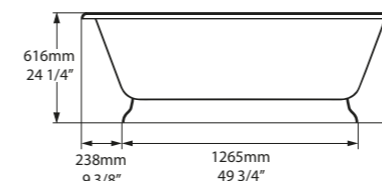

○ YOR-N-SW-NO + YOR-B-SW

CE Massachusetts Code
cUPC listing by IAPMO

Tap holes can be drilled by installer
Armaturenlöcher können leicht vom Installateur gebohrt werden
Les trous de robinetterie peuvent être percés par l'installateur
Pueden ser perforados por el instalador
I fori per rubinetti possono essere perforati dall'installatore

Side View

London, UK

Photography by: Kasia Fizzer

Design by: Jess Hurrell

SW QUARRYCAST™ White.

Qc rich in Volcanic Limestone™

Personalise