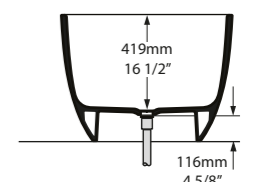

l = 1700mm/66 7/8"
w = 808mm/31 3/4"
h = 539mm/21 1/4"

○ BA2-N-SW-NO
● BA2M-N-SM-NO
PAINT-BATH
87kg

Barcelona 1700

○ BA2-N-SW-NO ● BA2M-N-SM-NO

CE UPC Massachusetts Code cUPC listing by IAPMO

Top View

Front View

Top View

Front View

Section BB

Side View

Section AA

l = 1800mm/70 7/8"
w = 866mm/34 1/8"
h = 559mm/22"
○ BA3-N-SW-NO
◉ BA3M-N-SM-NO
PAINT-BATH
93kg

Barcelona 1800 is a design statement, ideally suited to a larger bathroom. Previously called Barcelona 3, Barcelona 1800 now features a chamfered rim for head and neck comfort, improved lower back support, and a void space underneath for waste plumbing. Explore our spectrum of RAL colours in gloss or matt finishes.