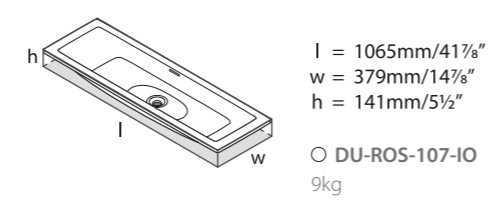

SW QUARRYCAST™ White. rich in
Volcanic
Limestone