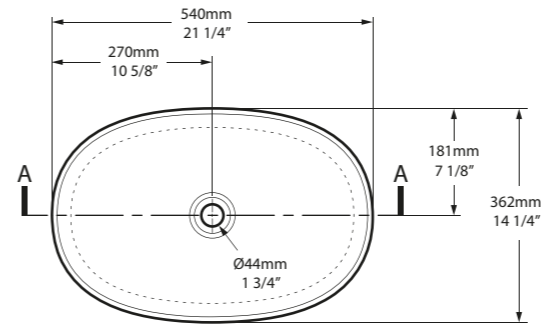

○ VB-IOS-54-NO ○ VB-IOS54M-SM-NO

Massachusetts Code
cUPC listing by IAPMO

Top View

The ios 54 is a rimless countertop basin designed to complement the ios bath. Also available in a larger size - see ios 80. Explore our spectrum of RAL colours in gloss or matt finishes.

l = 540mm/21 1/4"
w = 362mm/14 1/4"
h = 125mm/4 7/8"
○ VB-IOS-54-NO
○ VB-IOS54M-SM-NO
PAINT-VB
7kg

SW QUARRYCAST™ White. **SM** QUARRYCAST™ Standard Matt.

rich in Volcanic Limestone™ Personalise