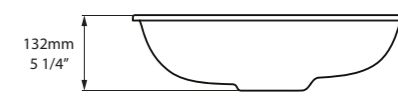

Kaali 65

○ UB-KAA-65-IO

CE Massachusetts Code
cUPC listing by IAPMO

Side View