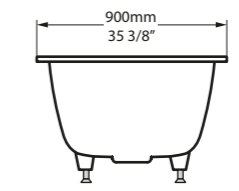

Kaldera 6

○ KAL6-N-SW-IO

l = 1650mm/65"
w = 900mm/35 3/8"
h = 480-486mm/18 7/8-19 1/8"
○ KAL6-N-SW-NO
68kg

Please note: All baths in Australia come as standard without an overflow. When installed with an optional waste kit, the overflow hole needs to be drilled on site by an installer.