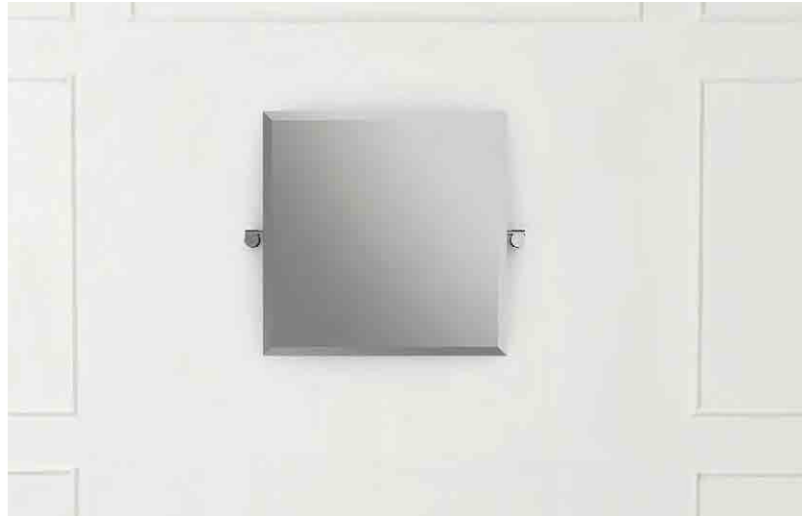

l = 652mm/25 5/8"
w = 48mm/1 7/8"
h = 560mm/22"

MR-ANA-56-xx
4kg