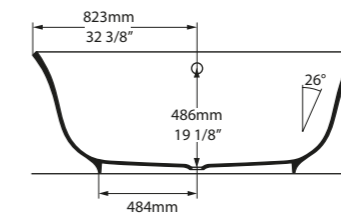

Amiata 1650

○ AMT-N-SW-NO ○ AMTM-N-SM-NO

CE Massachusetts Code
cUPC listing by IAPMO
Registered Design

Section AA

The award-winning Amiata 1650 creates an elegant design statement in modern or traditional bathrooms. Complemented by the Amiata 60 basin (page 158). Explore our spectrum of RAL colours in gloss or matt finishes.

l = 1645mm/64 3/4"
w = 800mm/31 1/2"
h = 611mm/24"

○ AMT-N-SW-NO
○ AMTM-N-SM-NO
PAINT-BATH
69kg

SW QUARRYCAST™ White.

SM QUARRYCAST™ Standard Matt.

QC rich in Volcanic Limestone

Personalise