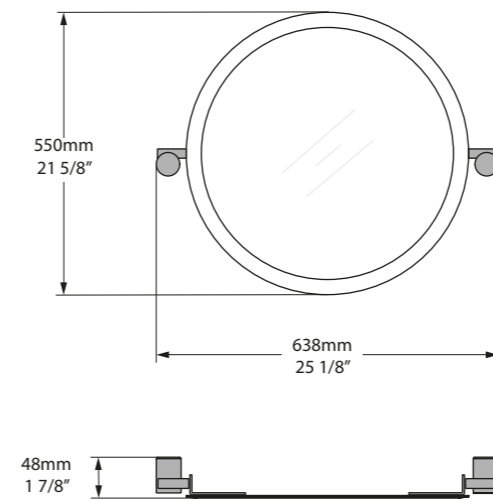

- MET-61-Qxx-N-PC
- MET-61-Qxx-1TH-PC
- MET-61-Qxx-3TH-PC

*for Victoria + Albert Baths products, check if fitting other products

l = 610mm/24"
 w = 494mm/19 1/2"
 h = 945mm/37 1/4"

MET-61-Qxx-N-PC
 MET-61-Qxx-1TH-PC
 MET-61-Qxx-3TH-PC
 31kg

Round wall mirror with pivoting exposed brackets.
Available in a Polished Chrome or Brushed Steel finish.

MR-ANA-55-xx

l = 638mm/25 1/8"
w = 48mm/1 7/8"
h = 550mm/21 5/8"

MR-ANA-55-xx
3kg

MR-ANA-56-xx

l = 652mm/25 5/8"
w = 48mm/1 7/8"
h = 560mm/22"