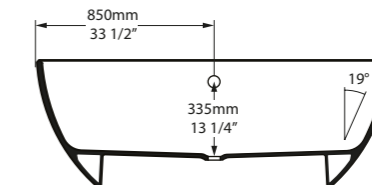

Barcelona 1700 is designed for the modern bathroom. At 1700mm long it is perfectly suited to master suites or family bathrooms. Previously called Barcelona 2, Barcelona 1700 now features a chamfered rim for head and neck comfort, improved lower back support, and a void space underneath for waste plumbing. Explore our spectrum of RAL colours in gloss or matt finishes.

l = 1700mm/66 7/8"
w = 808mm/31 3/4"
h = 539mm/21 1/4"

○ BA2-N-SW-NO
● BA2M-N-SM-NO
PAINT-BATH
87kg

Barcelona 1700

○ BA2-N-SW-NO ● BA2M-N-SM-NO

CE UPC Massachusetts Code cUPC listing by IAPMO

Section AA

SW QUARRYCAST™ White. SM QUARRYCAST™ Standard Matt.

Qc rich in Volcanic Limestone. Personalise