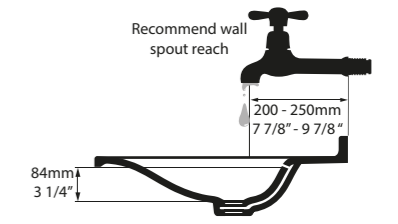

Mandello 114 Solo

○ DB-MAN-N-114-IO DB-MAN-1TH-114-IO DB-MAN-3TH-114-IO

DB-MAN-N-114-IO
DB-MAN-1TH-114-IO
DB-MAN-3TH-114-IO

Front View

A contemporary basin with elegant lines that can be dropped in to a countertop of choice. Features an internal overflow. Designed by Meneghello Paoletti Associati.

l = 1145mm/45 1/8"
w = 579mm/22 3/4"
h = 185mm/7 1/4"

○ DB-MAN-N-114-IO
○ DB-MAN-1TH-114-IO
○ DB-MAN-3TH-114-IO
20kg