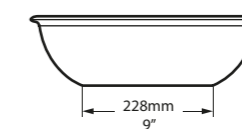

○ VB-RAD-51-NO

Massachusetts Code
cUPC listing by IAPMO

Side View

l = 510mm/20 1/8"
w = 395mm/15 1/2"
h = 115mm/4 1/2"

○ VB-RAD-51-NO
PAINT-VB
5kg

QUARRYCAST™ White.

rich in
Volcanic
Limestone

Personalise