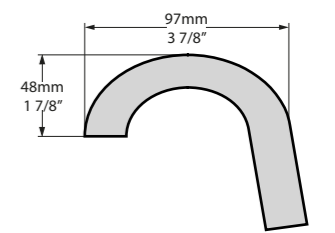

○ MAR-N-SW-NO + MAR-B-SW

CE Massachusetts Code
cUPC listing by IAPMO

Rim Detail

Watch Hill, Rhode Island, USA

Photography by: © Stephen Kent Johnson/OTTO

Design by: Studio Giancarlo Valle

QUARRYCAST™ White.

rich in Volcanic Limestone™

Personalise