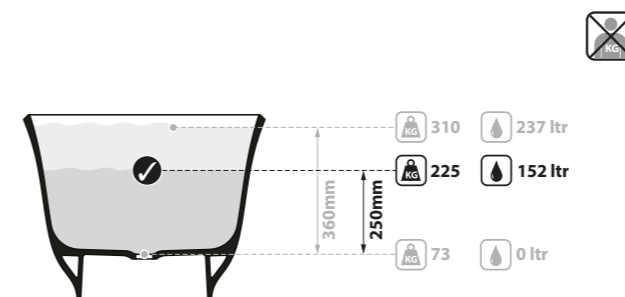

Section AA

Amiata 1500 follows the same iconic design as the Amiata 1650, in a more compact footprint. Featuring a void space underneath for waste plumbing. Explore our spectrum of RAL colours in gloss or matt finishes.