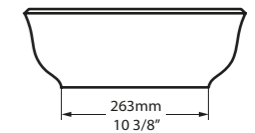

Amiata 60

○ VB-AMT-60-NO

CE Massachusetts Code
cUPC listing by IAPMO

Top View

Side View

reddot award 2015
winner

The Amiata 60 is a generously sized countertop basin, designed to complement the Amiata freestanding bath. Designed by Meneghello Paoletti Associati. Explore our spectrum of RAL colours in gloss or matt finishes.

l = 600mm/23 5/8"
w = 413mm/16 1/4"
h = 157mm/6 1/8"

○ VB-AMT-60-NO
PAINT-VB
9kg

SW QUARRYCAST™ White.

Qc rich in Volcanic Limestone™

Personalise