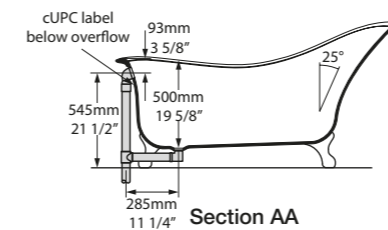

l = 1685mm/66³/₈"
 w = 842mm/33¹/₈"
 h = 850mm/33¹/₂"

○ DRA-N-SW-NO
 ■ PAINT-BATH
 63kg

Related accessories

Candella 100
 Page 212

Anatolia 55
 Page 222

○ DRA-N-SW-NO 

Top View

Side View