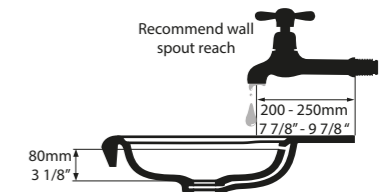

Candella 100

CE Massachusetts Code
cUPC listing by IAPMO

CAN-100-N-PC CAN-100-1TH-PC CAN-100-3TH-PC

Section AA

Tap holes can be drilled by installer.
Armaturenlöcher können leicht vom Installateur gebohrt werden.
Les trous de robinetterie peuvent être percés par l'installateur.
Pueden ser perforados por el instalador.
I fori per rubinetti possono essere perforati dall'installatore.

CAN-100-N-PC

CAN-100-1TH-PC

CAN-100-3TH-PC

l = 999mm/39 3/8"
w = 479mm/18 7/8"
h = 907mm/35 3/4"

CAN-100-N-PC
CAN-100-1TH-PC
CAN-100-3TH-PC
40.5kg

Polished Chrome washstand topped with a Lario 100 Solo basin.

- Option to order with or without tap holes;
- Two legs with elegantly formed details;
- Towel rail and a toughened glass shelf for storage;
- Wall anchors included.