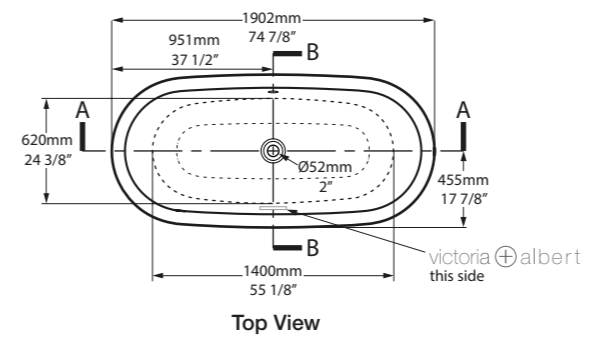

○ RAD-N-SW-OF + ELW-B-SW ©

CE Massachusetts Code cUPC listing by IAPMO Registered Design