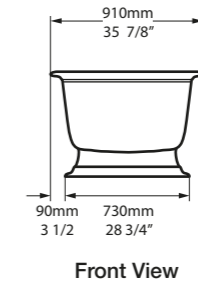

○ RAD-N-SW-OF + ELW-B-SW ©

CE Massachusetts Code cUPC listing by IAPMO Registered Design