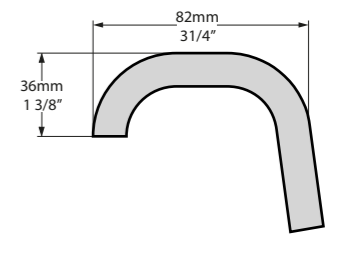

Rim Detail

CE Massachusetts Code cUPC listing by IAPMO

Tap holes can be drilled by installer
Armaturenlöcher können leicht vom Installateur gebohrt werden
Les trous de robinetterie peuvent être percés par l'installateur
Pueden ser perforados por el instalador
I fori per rubinetti possono essere perforati dall'installatore