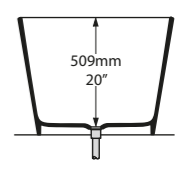

Vetralla 1650

○ VE2-N-SW-NO ○ VE2M-N-SM-NO

CE Massachusetts Code cUPC listing by IAPMO

Section BB

Vetralla 1650 is deep and double-ended with generous volume. Also offered in a smaller format called Vetralla 1500. Explore our spectrum of RAL colours in gloss or matt finishes.

l = 1650mm/65"
w = 727mm/28 5/8"
h = 550mm/21 5/8"
○ VE2-N-SW-NO
○ VE2M-N-SM-NO
PAINT-BATH
69kg

SW QUARRYCAST™ White. SM QUARRYCAST™ Standard Matt. Personalise