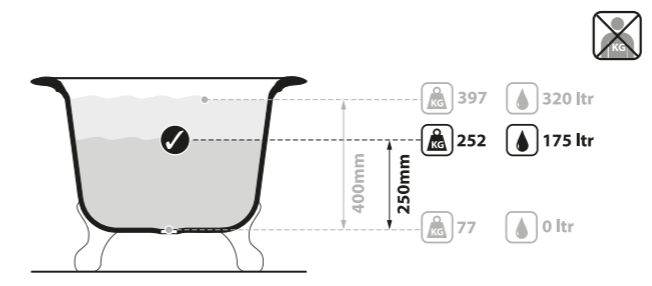

Side View

Front View

Section AA

Section BB

Rim Detail

FT-RAD-SW

Qc rich in Volcanic Limestone™

SW