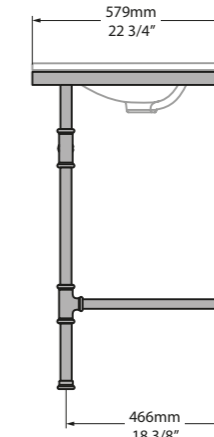

Metallo 114

CE UFC Massachusetts Code cUPC listing by IAPMO

MET-114-N-PC MET-114-1TH-PC MET-114-3TH-PC

Side view

Tap holes can be drilled by installer
Armaturenlöcher können leicht vom Installateur gebohrt werden
Les trous de robinetterie peuvent être percés par l'installateur
Pueden ser perforados por el instalador
I fori per rubinetti possono essere perforati dall'installatore

MET-114-N-PC

MET-114-1TH-PC

MET-114-3TH-PC

l = 1145mm/45 1/8"
w = 579mm/22 3/4"
h = 902mm/35 1/2"

MET-114-N-PC
MET-114-1TH-PC
MET-114-3TH-PC
35kg

Polished Chrome washstand topped with a Mandello 114 Solo basin.

- Option to order with or without tap holes;
- Two legs with distinctive tee joint detailing;
- Towel rail and rack for storage;
- Wall anchors included.