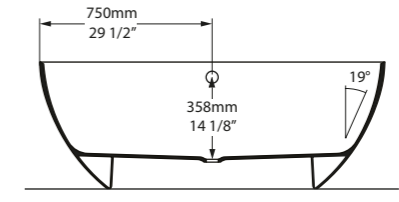

l = 1500mm/59"
w = 800mm/31½"
h = 547mm/21½"

- COR-N-SW-NO
- ⊗ CORM-N-SM-NO
- 🔧 PAINT-BATH
- 75kg

○ COR-N-SW-NO ○ CORM-N-SM-NO

CE Massachusetts Code cUPC listing by IAPMO

Top View

Front View

Section BB

Side View