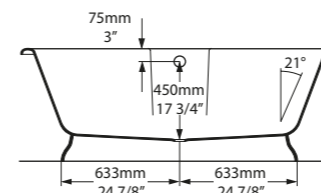

○ YOR-N-SW-NO + YOR-B-SW

CE Massachusetts Code
cUPC listing by IAPMO

Tap holes can be drilled by installer
Armaturenlöcher können leicht vom Installateur gebohrt werden
Les trous de robinetterie peuvent être percés par l'installateur
Pueden ser perforados por el instalador
I fori per rubinetti possono essere perforati dall'installatore

Section AA

London, UK

Photography by: Kasia Fizzer

Design by: Jess Hurrell

SW QUARRYCAST™ White.

Qc rich in Volcanic Limestone™

Personalise