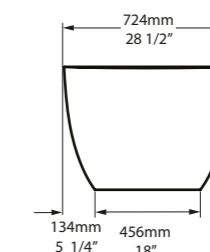

Barcelona 1500

○ BA1-N-SW-NO ○ BA1M-N-SM-NO

Massachusetts Code: Pending
cUPC listing by IAPMO: Pending

Front View

Section AA

Barcelona 1500 is a modern design statement for the smaller bathroom. Its smooth, pebble-shaped design features a chamfered rim for neck and arm comfort, and a void space underneath for waste plumbing. Explore our spectrum of RAL colours in gloss or matt finishes.

l = 1500mm/59"
w = 724mm/28 1/2"
h = 532mm/21"

○ BA1-N-SW-NO
○ BA1M-N-SM-NO
PAINT-BATH
80kg

SW QUARRYCAST™ White.

SM QUARRYCAST™ Standard Matt.

Personalise