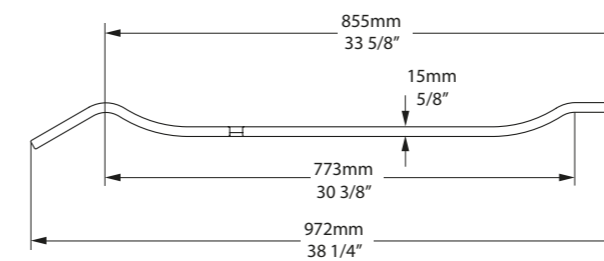

TOM-10-xx

Side View