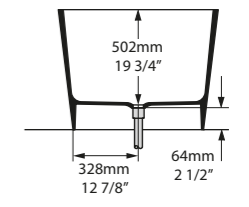

Brighton, Victoria, Australia

Photography by: Dave Kulesza

Design by: Mckimm

○ IOS-N-SW-NO ○ IOSM-N-SM-NO

CE Massachusetts Code
cUPC listing by IAPMO

Section BB

SW QUARRYCAST™ White.

SM QUARRYCAST™ Standard Matt.

Qc rich in Volcanic Limestone™

Personalise