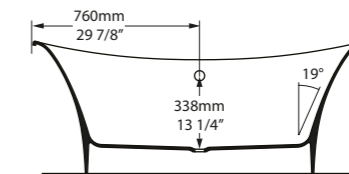

Toulouse 1500

○ TO1-N-SW-NO ○ TO1M-N-SM-NO

CE Massachusetts Code: Pending
cUPC listing by IAPMO: Pending

Section AA

l = 1519mm/59 3/4"
w = 744mm/29 1/4"
h = 645mm/25 3/8"

○ TO1-N-SW-NO
○ TO1M-N-SM-NO
PAINT-BATH
59kg

Toulouse 1500 bears all the hallmarks of the classic Toulouse bath; an elegant rolled rim, with a seamless design that falls to the floor. Toulouse 1500 is perfect for smaller bathrooms where space is at a premium. The bath also features a void space underneath for waste plumbing. Explore our spectrum of RAL colours in gloss or matt finishes.

SW QUARRYCAST™ White. **SM** QUARRYCAST™ Standard Matt.

Qc rich in Volcanic Limestone Personalise