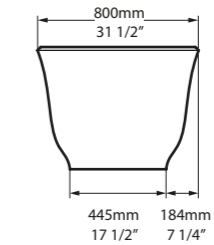

Amiata 1650

○ AMT-N-SW-NO ○ AMTM-N-SM-NO

CE Massachusetts Code
cUPC listing by IAPMO
Registered Design

Front View

The award-winning Amiata 1650 creates an elegant design statement in modern or traditional bathrooms. Complemented by the Amiata 60 basin (page 158). Explore our spectrum of RAL colours in gloss or matt finishes.

l = 1645mm/64 3/4"
w = 800mm/31 1/2"
h = 611mm/24"

○ AMT-N-SW-NO
○ AMTM-N-SM-NO
PAINT-BATH
69kg

SW QUARRYCAST™ White.

SM QUARRYCAST™ Standard Matt.

QC rich in Volcanic Limestone

Personalise