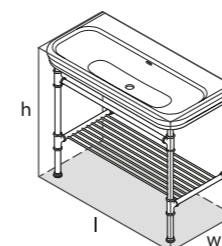

Tap holes can be drilled by installer
Armaturenlöcher können leicht vom Installateur gebohrt werden
Les trous de robinetterie peuvent être percés par l'installateur
Pueden ser perforados por el instalador
I fori per rubinetti possono essere perforati dall'installatore

- MET-100-N-PC
- MET-100-1TH-PC
- MET-100-3TH-PC

l = 999mm/39 3/8"
w = 479mm/18 7/8"
h = 915mm/36"

MET-100-N-PC
MET-100-1TH-PC
MET-100-3TH-PC
33kg