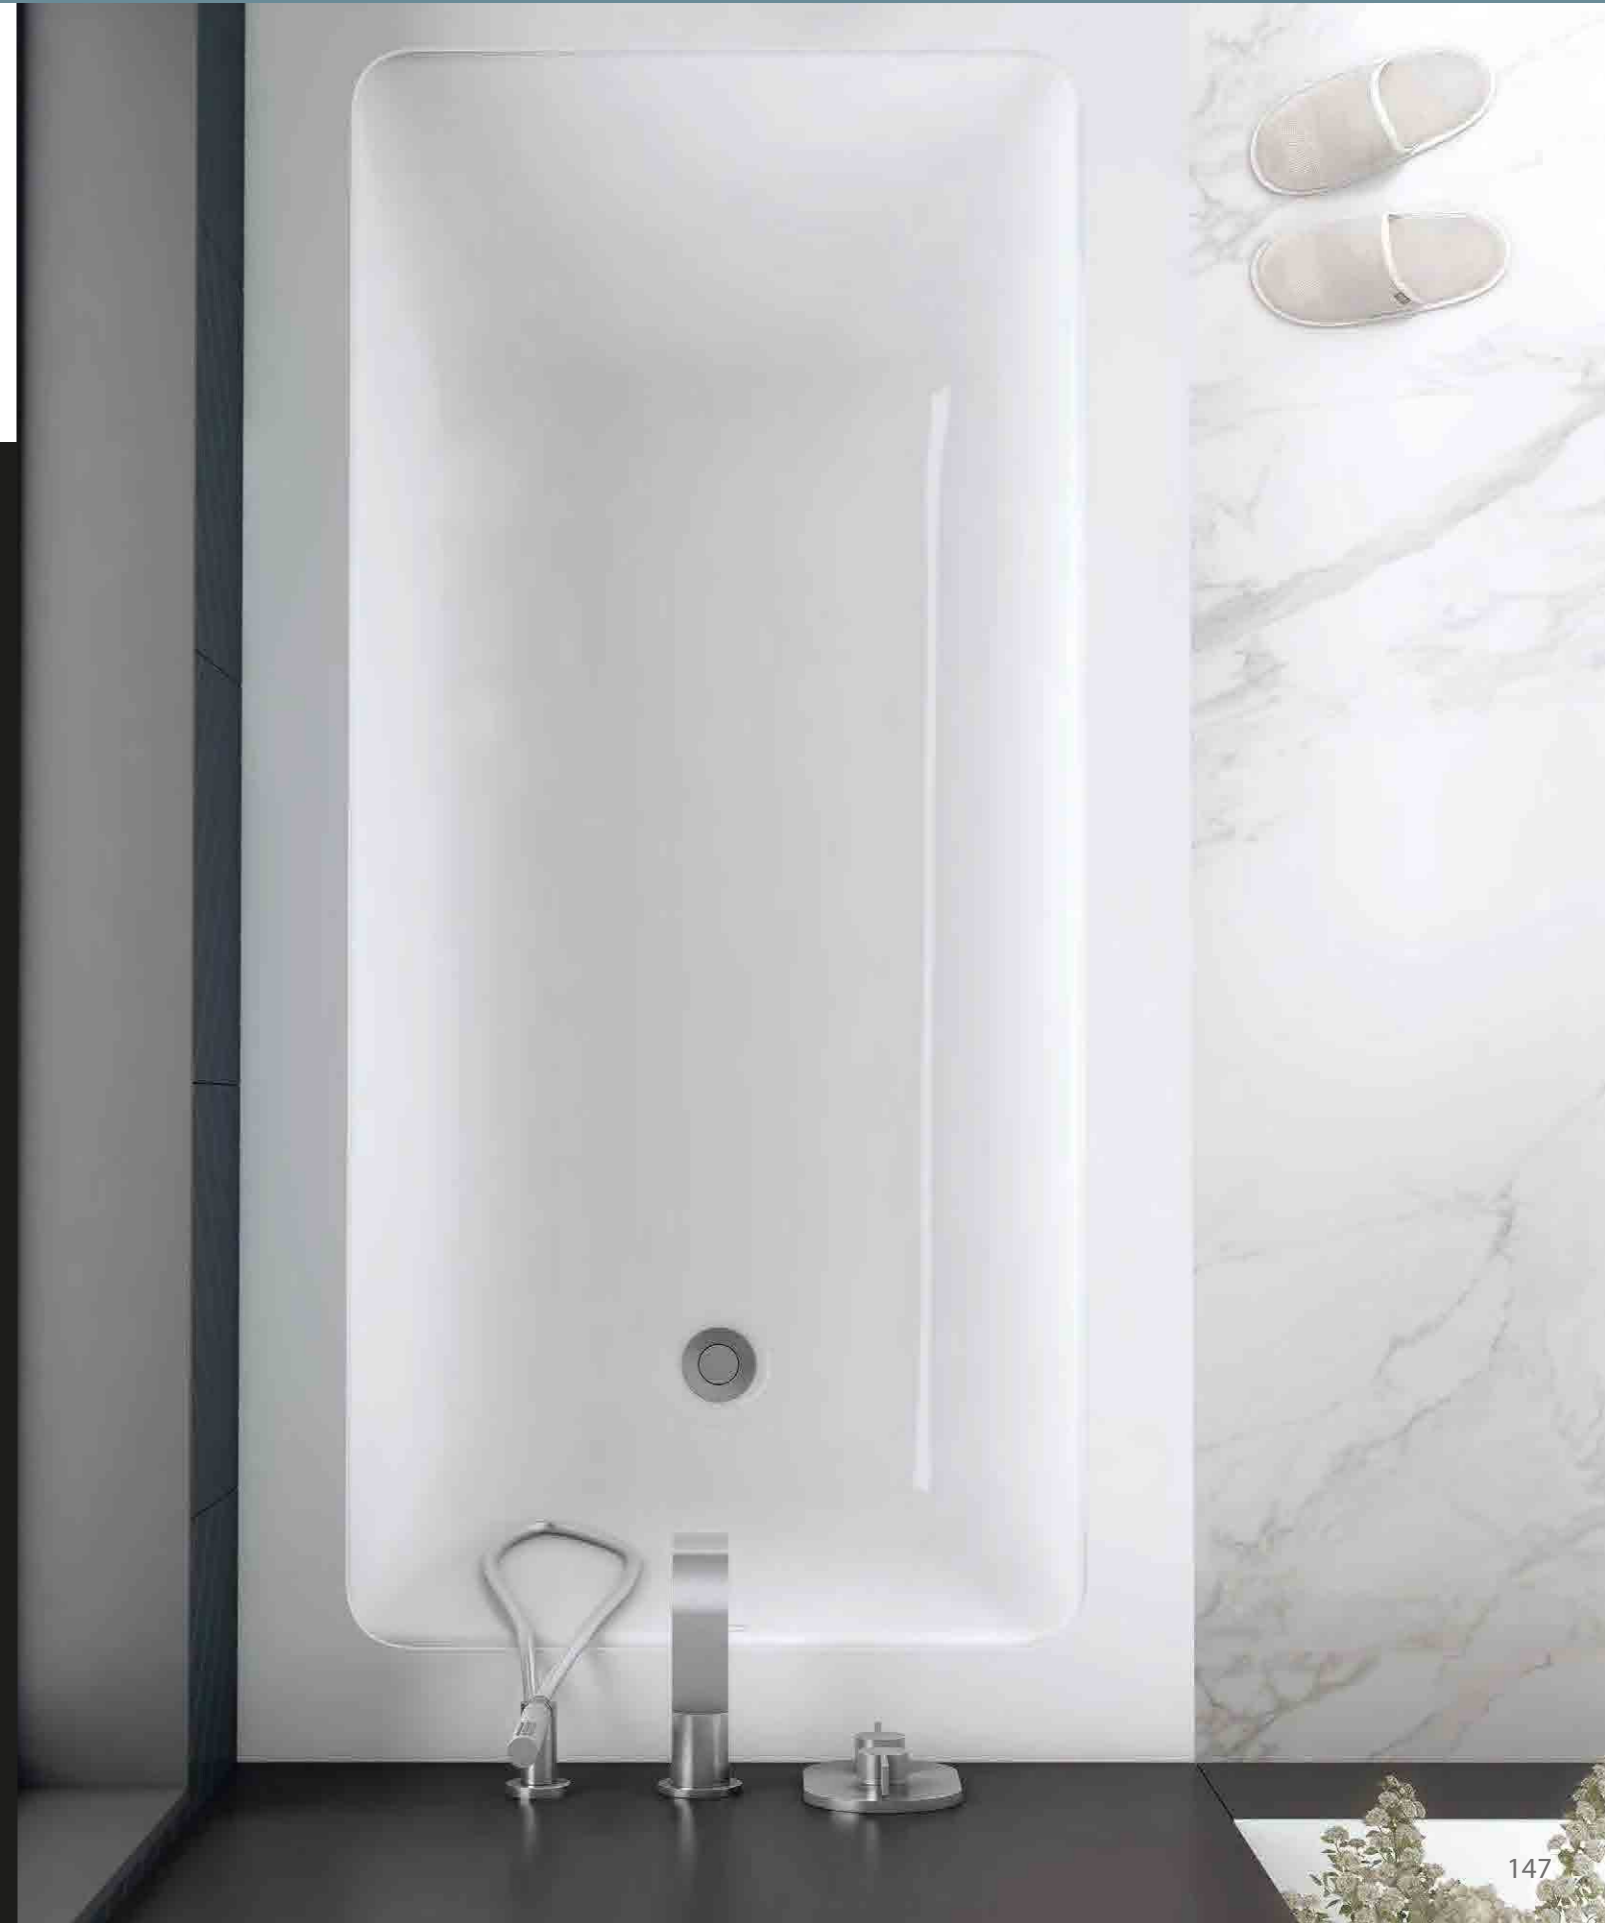

Built-in baths

Our built-in baths have been cleverly conceived, delivering all the benefits of our unique QUARRYCAST™ material in a package that makes drop-in, undermount or alcove installation easy.

Kaldera 4
1500 x 750
Page 148

Kaldera 5
1500 x 800
Page 150

Kaldera 6
1650 x 900
Page 152

Drop-in	✓	✓	✓
Undermount	✓	✓	✓