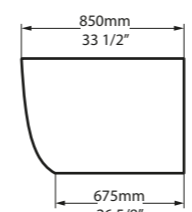

Tap holes can be drilled by installer
Armaturenlöcher können leicht vom Installateur gebohrt werden
Les trous de robinetterie peuvent être percés par l'installateur
Pueden ser perforados por el instalador
I fori per rubinetti possono essere perforati dall'installatore

○ ELD-N-SW-NO

Side View

Essex, United Kingdom

Photography by: Daniela Exley for Amazing Productions

Architecture: Chris Dyson Architects

Design by: Edwina Boase

SW QUARRYCAST™ White.

rich in Volcanic Limestone

Personalise