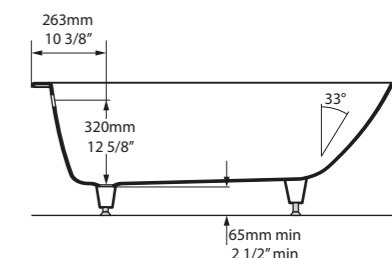

Kaldera 4
1500 x 750
Page 148

Kaldera 5
1500 x 800
Page 150

Kaldera 6
1650 x 900
Page 152

Drop-in	✓	✓	✓
Undermount	✓	✓	✓

Kaldera 4

○ KAL4-N-SW-IO

CE  Massachusetts Code cUPC listing by IAPMO

l = 1500mm/59"
w = 750mm/29 1/2"
h = 480-486mm/18 7/8"-19 1/8"
○ KAL4-N-SW-NO
62kg