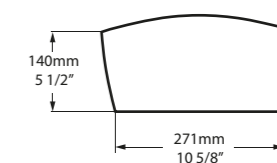

○ VB-AML-55-NO ○ VB-AML55M-SM-NO

Massachusetts Code cUPC listing by IAPMO

Side View

The Amalfi 55 is characterised by clean lines and elegant curves. It is designed to complement the Amalfi bath, but works well with any of our modern baths. Explore our spectrum of RAL colours in gloss or matt finishes.

l = 550mm/21 5/8"
w = 340mm/13 3/8"
h = 168mm/6 5/8"

○ VB-AML-55-NO
○ VB-AML55M-SM-NO
PAINT-VB
6kg

SW QUARRYCAST™ White. **SM** QUARRYCAST™ Standard Matt.

Personalise