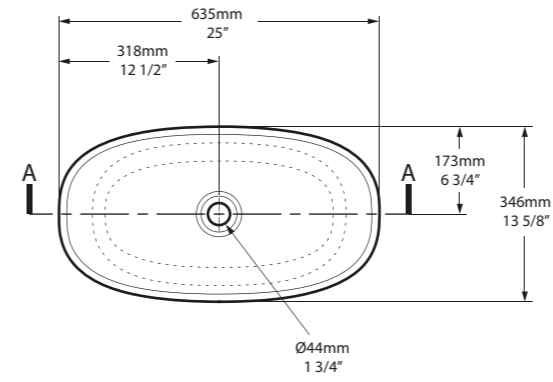

Barcelona 64

○ VB-BAR-64-NO ○ VB-BAR64M-SM-NO

Massachusetts Code
cUPC listing by IAPMO

Top View