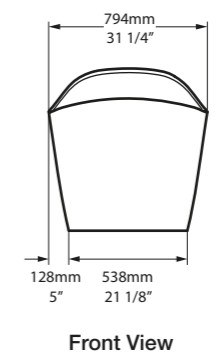

l = 1632mm/64¼"
 w = 794mm/31¼"
 h = 859mm/33⅞"

- AML-N-SW-NO
- ⊗ AMLM-N-SM-NO
- 🚰 PAINT-BATH
- 70kg

Related accessories

Amalfi 55
 Page 156

○ AML-N-SW-NO   AMLM-N-SM-NO 

  Massachusetts Code cUPC listing by IAPMO