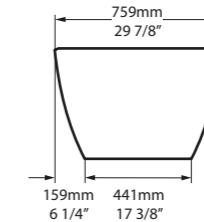

○ MO2-N-SW-NO ◉ MO2M-N-SM-NO

Massachusetts Code
cUPC listing by IAPMO

Front View

l = 1685mm/66 3/8"
w = 759mm/29 7/8"
h = 550mm/21 5/8"

○ MO2-N-SW-NO
◉ MO2M-N-SM-NO
 PAINT-BATH
84kg

Mozzano 2 follows the same design as the Mozzano bath but in a larger size. Features a void space underneath for waste plumbing. Explore our spectrum of RAL colours in gloss or matt finishes.

SW QUARRYCAST™ White.

SM QUARRYCAST™ Standard Matt.

QC rich in Volcanic Limestone

Personalise