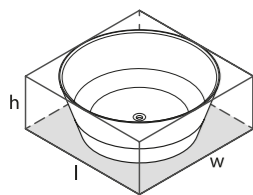

SL D

Taizu is our first collaboration with renowned Hong Kong based designer Steve Leung, who is known for using Asian influences in his designs.

The opulent circular bath has been inspired by the fine porcelain designs of the Song Dynasty. The gently sloping sides are softened by a chamfered edge and sculpted detail at the base. With a diameter of 1500mm, Taizu is a spa-style centrepiece that is at home in the most luxurious bathrooms.

Explore our spectrum of RAL colours in gloss or matt finishes.

l = 1500mm/59"
w = 1500mm/59"
h = 600mm/23 3/8"

○ TAI-N-SW-NO
PAINT-BATH
95kg