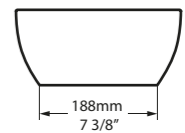

Top View

Side View

Front View

Section AA

l = 480mm/18 7/8"
w = 301mm/11 7/8"
h = 120mm/4 3/4"

○ VB-BAR-48-NO
◉ VB-BAR48M-SM-NO
👤 PAINT-VB
5kg

 QUARRYCAST™ White.  QUARRYCAST™ Standard Matt.

 rich in Volcanic Limestone™   Personalise