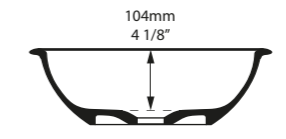

○ VB-DRA-40-NO

Top View

Rim Detail

Section AA

The Drayton 40 is a traditional countertop basin with subtle rim detailing. Designed to complement the Drayton freestanding bath. Explore our spectrum of RAL colours in gloss or matt finishes.

l = 400mm/15 3/4"
w = 400mm/15 3/4"
h = 123mm/4 7/8"
○ VB-DRA-40-NO
PAINT-VB
4kg

Personalise