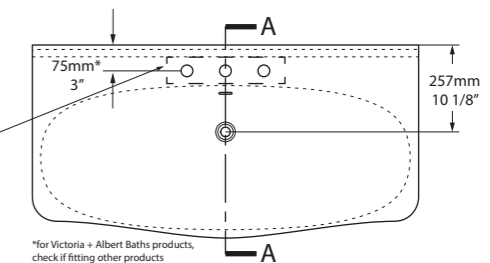

l = 1145mm/45 1/8"
w = 579mm/22 3/4"
h = 902mm/35 1/2"

MET-114-N-PC
MET-114-1TH-PC
MET-114-3TH-PC
35kg