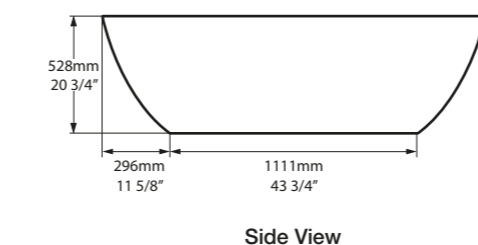

Terrassa

○ TER-N-SW-NO

CE Massachusetts Code cUPC listing by IAPMO