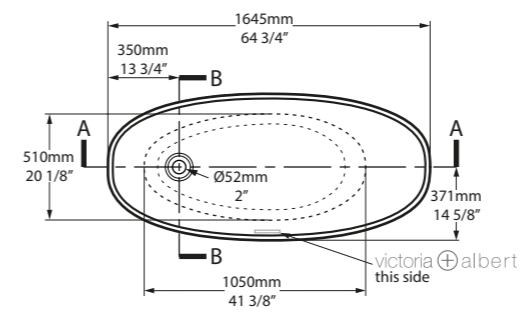

○ MOZ-N-SW-NO ○ MOZM-N-SM-NO

CE Massachusetts Code cUPC listing by IAPMO

Top View