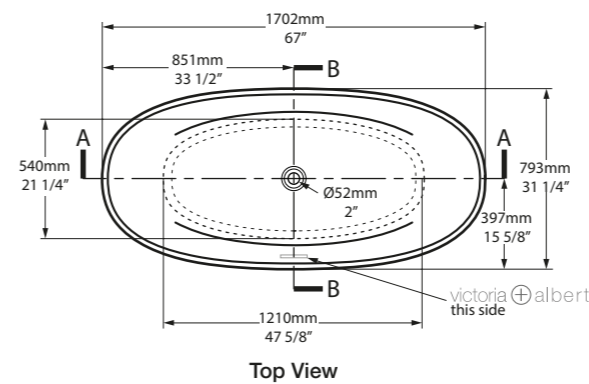

Qc rich in Volcanic Limestone™

 Personalise

The Terrassa is a double-ended bath with internal sculpted detailing. At just 1702mm in length, it is the perfect match for a contemporary bathroom of any size. For a similar version with a void, see Barcelona 1500. Complemented by the Barcelona 48, Barcelona 55 or Barcelona 64 basins (page 160-165). Explore our spectrum of RAL colours in gloss or matt finishes.

l = 1702mm/67"
w = 793mm/31¼"
h = 528mm/20¾"

○ TER-N-SW-NO
PAINT-BATH
74kg

São Paulo, Brazil

Photography by: Isadora Fabian

Design by: Forma 011 Arquitetura + Design

Terrassa

○ TER-N-SW-NO

CE Massachusetts Code cUPC listing by IAPMO