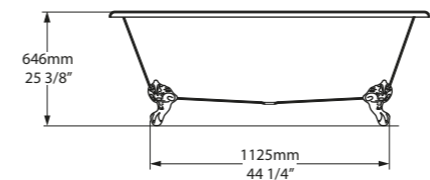

l = 1744mm/68 7/8"
 w = 798mm/31 3/8"
 h = 646mm/25 3/8"

○ CHE-N-SW-NO
 ■ PAINT-BATH
 61kg

Related accessories

  **Lario 100 Solo**
 Page 198

○ CHE-N-SW-NO

Top View

Side View

Section AA