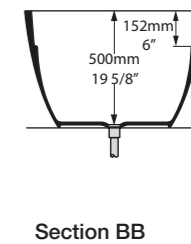

l = 1702mm/67"
w = 793mm/31¼"
h = 528mm/20¾"

○ TER-N-SW-NO
PAINT-BATH
74kg

São Paulo, Brazil

Photography by: Isadora Fabian

Design by: Forma 011 Arquitetura + Design

Terrassa

○ TER-N-SW-NO

CE Massachusetts Code cUPC listing by IAPMO