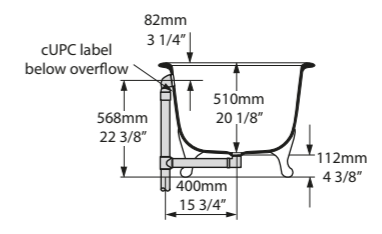

○ RAD-N-SW-NO

CE Massachusetts Code
cUPC listing by IAPMO
Registered Design

Section BB

FT-RAD-SW

Qc rich in Volcanic Limestone™

SW

QUARRYCAST™ White.

Qc rich in Volcanic Limestone™

Personalise