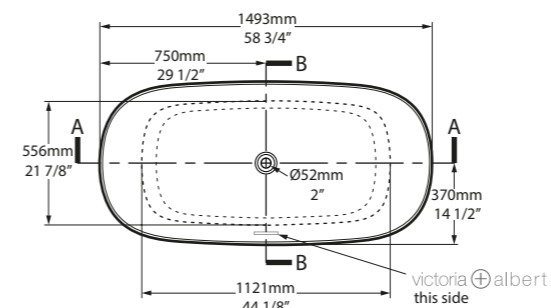

Vetralla 1500

○ VET-N-SW-NO ○ VETM-N-SM-NO

CE Massachusetts Code cUPC listing by IAPMO

Top View