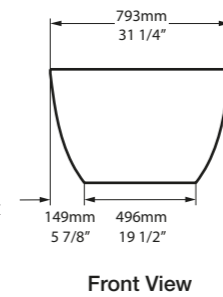

l = 1702mm/67"
w = 793mm/31¼"
h = 528mm/20¾"

○ TER-N-SW-NO
PAINT-BATH
74kg

São Paulo, Brazil

Photography by: Isadora Fabian

Design by: Forma 011 Arquitetura + Design

Terrassa

○ TER-N-SW-NO

CE Massachusetts Code cUPC listing by IAPMO