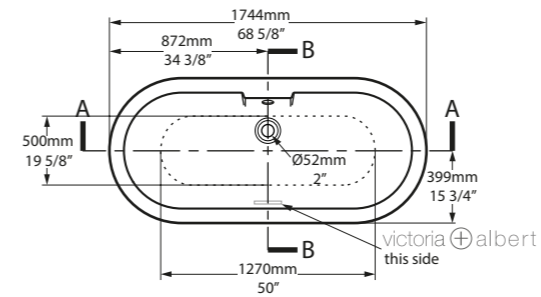

l = 1744mm/68 7/8"
 w = 798mm/31 3/8"
 h = 646mm/25 3/8"

○ CHE-N-SW-NO
 ■ PAINT-BATH
 61kg

Related accessories

  **Lario 100 Solo**
 Page 198

○ CHE-N-SW-NO

Top View

Side View

Section AA