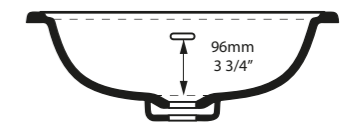

UnderMount Cut Out

293mm x 450mm
11 1/2" x 17 3/4"

Section AA