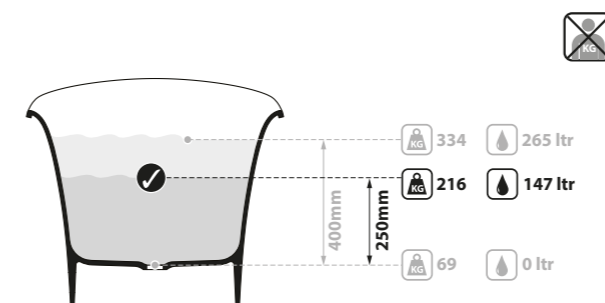

Top View

Front View

Section BB

Side View

Section AA

A deep and double-ended bateau-style bath with luxurious head and neck support. Toulouse 1800 features a void space underneath for waste plumbing. Explore our spectrum of RAL colours in gloss or matt finishes.

l = 1811mm/71 1/4"
w = 808mm/31 3/4"
h = 715mm/28 1/8"

○ TOU-N-SW-NO
◉ TOUM-N-SM-NO
PAINT-BATH
69kg

SW QUARRYCAST™ White. SM QUARRYCAST™ Standard Matt.

Qc rich in Volcanic Limestone™

Personalise

With its simple lines and deep and double-ended design, the Vetralla collection is ideal for modern bathrooms where space is at a premium. Vetralla is offered in two sizes, Vetralla 1500 and Vetralla 1650.