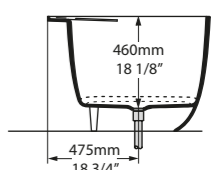

Tap holes can be drilled by installer
Armaturenlöcher können leicht vom Installateur gebohrt werden
Les trous de robinetterie peuvent être percés par l'installateur
Pueden ser perforados por el instalador
I fori per rubinetti possono essere perforati dall'installatore

○ ELD-N-SW-NO

Section BB

Essex, United Kingdom

Photography by: Daniela Exley for Amazing Productions

Architecture: Chris Dyson Architects

Design by: Edwina Boase

SW QUARRYCAST™ White.

rich in Volcanic Limestone

Personalise