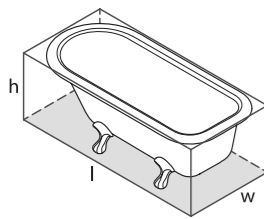

Hampshire is a classic single-ended roll top Edwardian bath with one angled end for a deep soak. Explore our spectrum of RAL colours in gloss or matt finishes. A range of metal foot finishes are available - see next page.

l = 1705mm/67 1/8"
w = 776mm/30 1/2"
h = 611mm/24"

○ HAM-N-SW-NO
🛠 PAINT-BATH
63kg

Related accessories

Drayton 40
Page 168