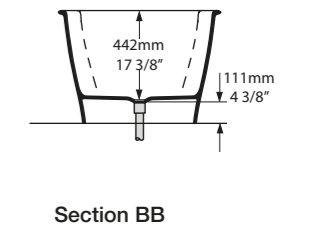

l = 1765mm/69½"
w = 798mm/31⅜"
h = 578mm/22¾"

○ PEM-N-SW-NO
🛁 PAINT-BATH
88kg

○ PEM-N-SW-NO 

CE  Massachusetts Code
cUPC listing by IAPMO

SW QUARRYCAST™ White.

QC rich in Volcanic Limestone™

Personalise

Inspired by the sea, the double-ended Pescadero features an undulating rim, designed to form a distinctive, asymmetrical 'wave'. Features a void space underneath for waste plumbing. Explore our spectrum of RAL colours in gloss or matt finishes.