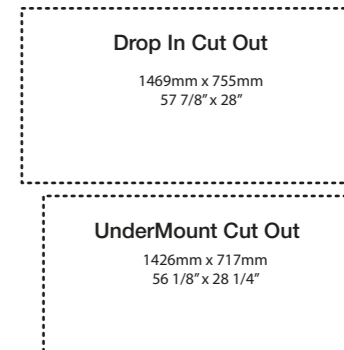

Kaldera 5

○ KAL5-N-SW-IO

l = 1500mm/59"
w = 800mm/31 1/2"
h = 480-486mm/18 7/8-19 1/8"
○ KAL5-N-SW-NO
64kg