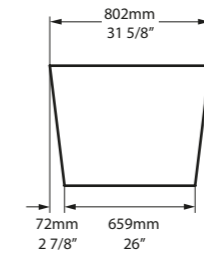

Brighton, Victoria, Australia

Photography by: Dave Kulesza

Design by: Mckimm

○ IOS-N-SW-NO ○ IOSM-N-SM-NO

CE Massachusetts Code
cUPC listing by IAPMO

Front View

SW QUARRYCAST™ White.

SM QUARRYCAST™ Standard Matt.

Qc rich in Volcanic Limestone™

Personalise