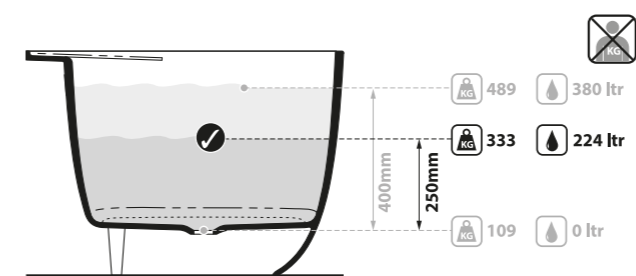

Tap holes can be drilled by installer
Armaturenlöcher können leicht vom Installateur gebohrt werden
Les trous de robinetterie peuvent être percés par l'installateur
Pueden ser perforados por el instalador
I fori per rubinetti possono essere perforati dall'installatore

○ ELD-N-SW-NO

Essex, United Kingdom

Photography by: Daniela Exley for Amazing Productions

Architecture: Chris Dyson Architects

Design by: Edwina Boase

SW QUARRYCAST™ White.

rich in Volcanic Limestone

Personalise