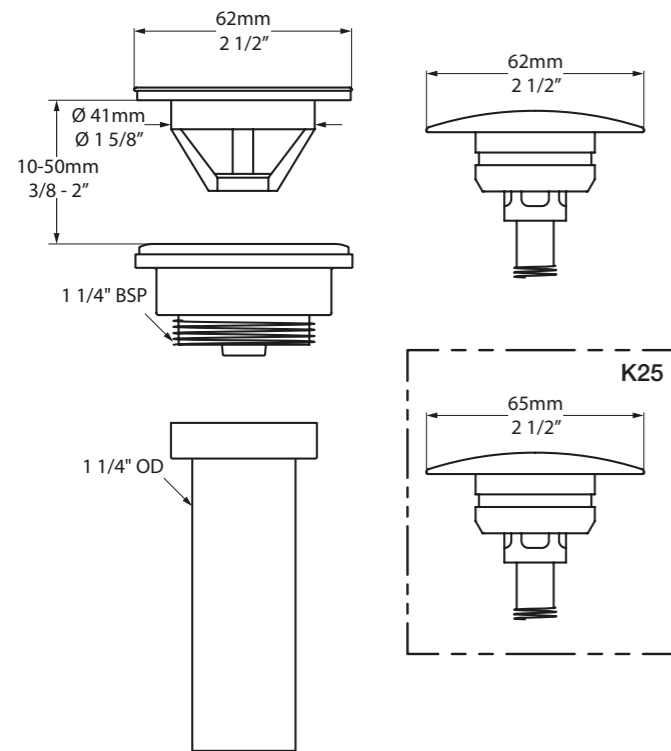

Kit 25

Kit 25

Universal basin drain with 'push control' plug.

K-25-xx