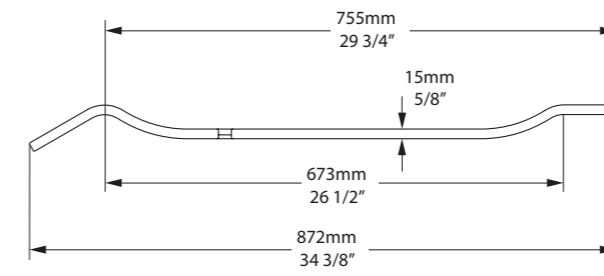

OAK WAL WHT

Tombolo 10 Contemporary bath rack.

Amalfi	Amiata 1650	Barcelona Classic	Barcelona 1700
Barcelona 1800	Elwick	ios	Napoli
Radford	Terrassa	Toulouse 1800	Warndon

OAK WAL WHT

TOM-08-xx

Side View

Underside View