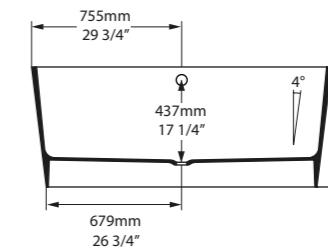

Brighton, Victoria, Australia

Photography by: Dave Kulesza

Design by: Mckimm

○ IOS-N-SW-NO ○ IOSM-N-SM-NO

CE Massachusetts Code
cUPC listing by IAPMO

Section AA

SW QUARRYCAST™ White.

SM QUARRYCAST™ Standard Matt.

Qc rich in Volcanic Limestone™

Personalise