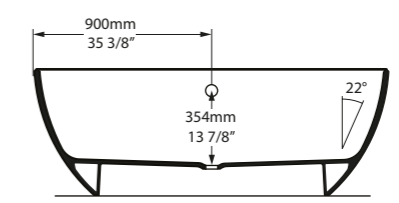

Top View

Front View

Section BB

Side View

Section AA

l = 1800mm/70 7/8"
w = 866mm/34 1/8"
h = 559mm/22"
○ BA3-N-SW-NO
◉ BA3M-N-SM-NO
PAINT-BATH
93kg

Barcelona 1800 is a design statement, ideally suited to a larger bathroom. Previously called Barcelona 3, Barcelona 1800 now features a chamfered rim for head and neck comfort, improved lower back support, and a void space underneath for waste plumbing. Explore our spectrum of RAL colours in gloss or matt finishes.

l = 1785mm/70 1/4"
w = 854mm/33 5/8"
h = 552mm/21 3/4"

- BAR-N-SW-NO
- SM BARM-N-SM-NO
- PAINT-BATH
- 97kg

Barcelona Classic

- BAR-N-SW-NO
- SM BARM-N-SM-NO

Top View

Front View

Side View

Section AA