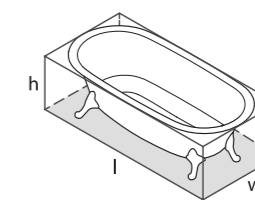

l = 1902mm/74 7/8"
w = 910mm/35 7/8"
h = 650mm/25 5/8"

○ RAD-N-SW-NO
PAINT-BATH
77kg

Radford 51
Page 282