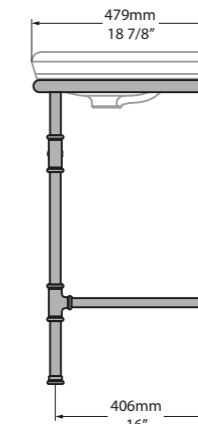

- Option to order with or without tap holes;
- Two legs with distinctive tee joint detailing;
- Towel rail and rack for storage;
- Wall anchors included.

Metallo 100

MET-100-N-PC MET-100-1TH-PC MET-100-3TH-PC

Side view

Section AA

Tap holes can be drilled by installer
Armaturenlöcher können leicht vom Installateur gebohrt werden
Les trous de robinetterie peuvent être percés par l'installateur
Pueden ser perforados por el instalador
I fori per rubinetti possono essere perforati dall'installatore

- MET-100-N-PC
- MET-100-1TH-PC
- MET-100-3TH-PC

l = 999mm/39 3/8"
w = 479mm/18 7/8"
h = 915mm/36"

MET-100-N-PC
MET-100-1TH-PC
MET-100-3TH-PC
33kg