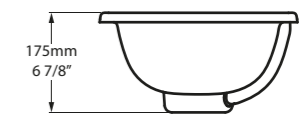

l = 1145mm/45 1/8"
w = 579mm/22 3/4"
h = 185mm/7 1/4"

○ DB-MAN-N-114-IO
○ DB-MAN-1TH-114-IO
○ DB-MAN-3TH-114-IO
20kg

Pembroke 52

○ DU-PEM-52-IO 

CE  Massachusetts Code
cUPC listing by IAPMO

Top View

Side View