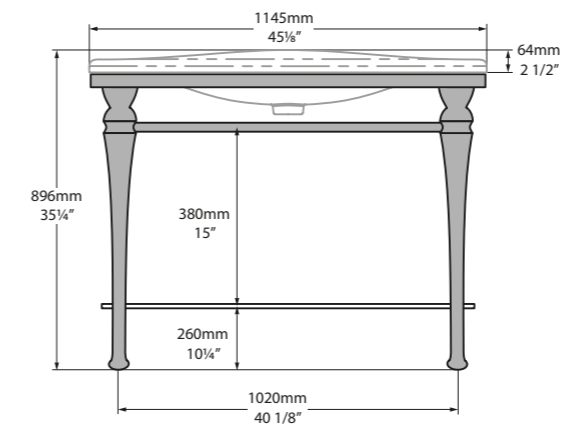

Candella 114

CAN-114-N-PC CAN-114-1TH-PC CAN-114-3TH-PC

Front view