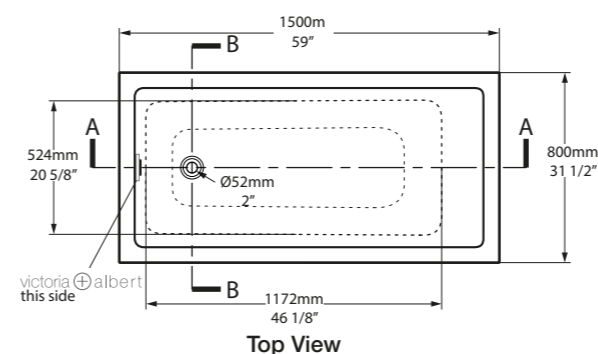

Kaldera 5

○ KAL5-N-SW-IO

l = 1500mm/59"
w = 800mm/31 1/2"
h = 480-486mm/18 7/8-19 1/8"
○ KAL5-N-SW-NO
64kg