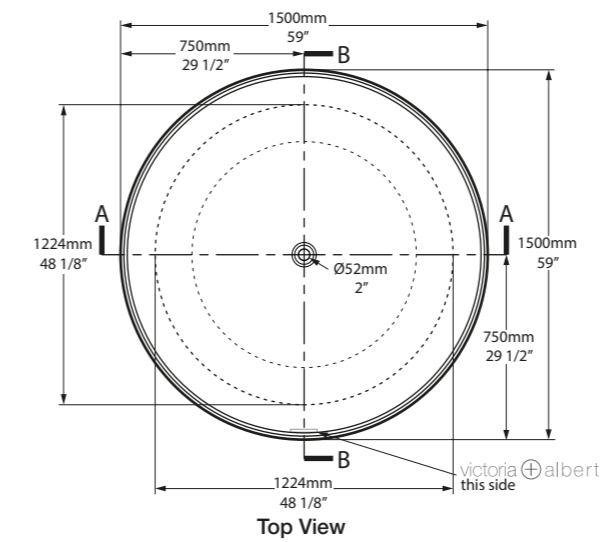

SW QUARRYCAST™ White.

Qc rich in Volcanic Limestone™

Personalise