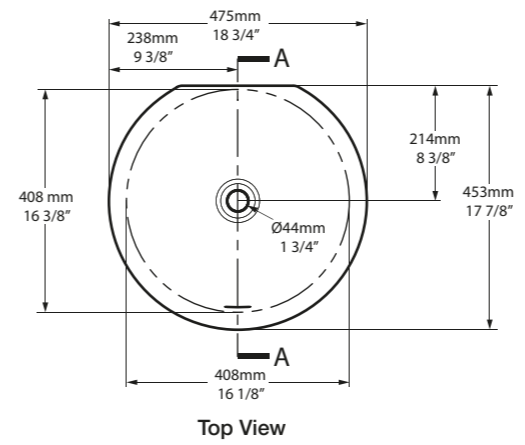

l = 466mm/18 3/8"
w = 353mm/13 7/8"
h = 140mm/5 1/2"
○ UB-KAA-46-IO
3kg

SW QUARRYCAST™ White.

QC rich in Volcanic Limestone

Kaali 48

○ UB-KAA-48-IO 

CE  Massachusetts Code
cUPC listing by IAPMO

Round in shape, the Kaali 48 basin is well suited to contemporary or traditional bathrooms. Like all models in the Kaali collection, it is designed for undermount applications and features an internal overflow.