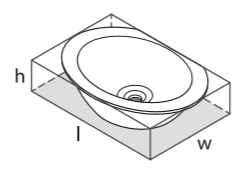

A deep oval basin designed for undermount installation. The Kaali 46 features an internal overflow and is now available in two additional sizes - see Kaali 60 and Kaali 65. Also available in washstand format - see Metallo 61 Quartz.