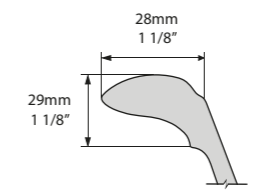

○ VB-DRA-40-NO

Top View

Rim Detail

The Drayton 40 is a traditional countertop basin with subtle rim detailing. Designed to complement the Drayton freestanding bath. Explore our spectrum of RAL colours in gloss or matt finishes.

l = 400mm/15 3/4"
w = 400mm/15 3/4"
h = 123mm/4 7/8"
○ VB-DRA-40-NO
PAINT-VB
4kg

Personalise