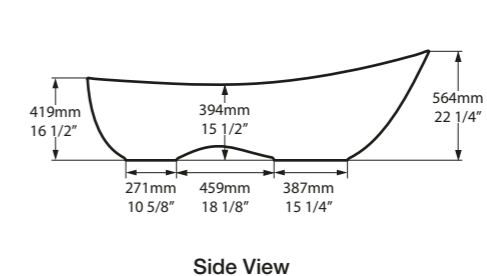

Section BB

Section CC