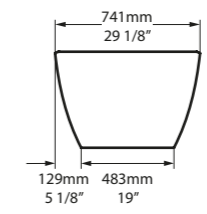

Cotswolds, United Kingdom

Photography by: Paul Craig

Design by: Pippa Paton Design

○ MOZ-N-SW-NO ○ MOZM-N-SM-NO

CE Massachusetts Code cUPC listing by IAPMO

Front View

SW QUARRYCAST™ White. **SM** QUARRYCAST™ Standard Matt.

Qc rich in Volcanic Limestone™

Personalise