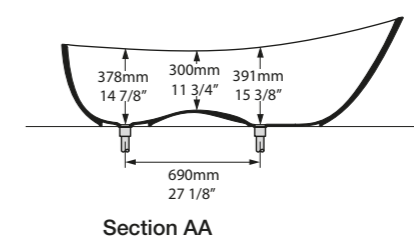

l = 1785mm/70 1/4"
w = 854mm/33 5/8"
h = 552mm/21 3/4"

- BAR-N-SW-NO
- SM BARM-N-SM-NO
- PAINT-BATH
- 97kg

Barcelona Classic

- BAR-N-SW-NO
- SM BARM-N-SM-NO

Top View

Front View

Side View

Section AA

l = 1743mm/68 5/8"
w = 748mm/29 1/2"
h = 564mm/22 1/4"

○ CAB-N-SW-NO
■ PAINT-BATH
66kg

Related accessories

Cabrits 55
Page 166

○ CAB-N-SW-NO 

 Massachusetts Code
cUPC listing by IAPMO
Registered Design

Section BB