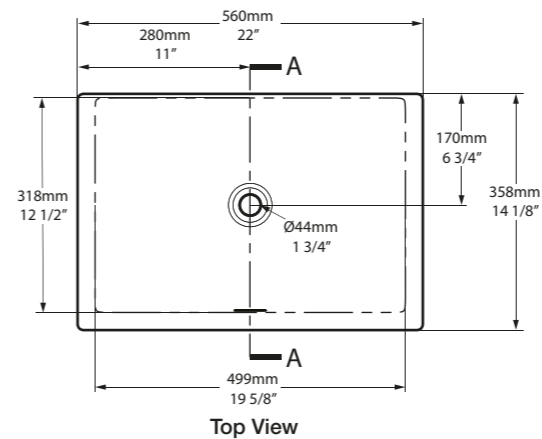

l = 641mm/25 1/4"
w = 466mm/18 3/8"
h = 132mm/5 1/4"
○ UB-KAA-65-IO
5kg

SW QUARRYCAST™ White.

QC rich in
Volcanic
Limestone

Kaldera 56

○ UB-KAL-56-IO 

CE  Massachusetts Code
cUPC listing by IAPMO

The Kaldera 56 is a simple rectangular basin designed to match the Kaldera built-in bath collection. Suitable for undermount installation, the Kaldera 56 features an internal overflow and is also available in a larger size - see Kaldera 62.