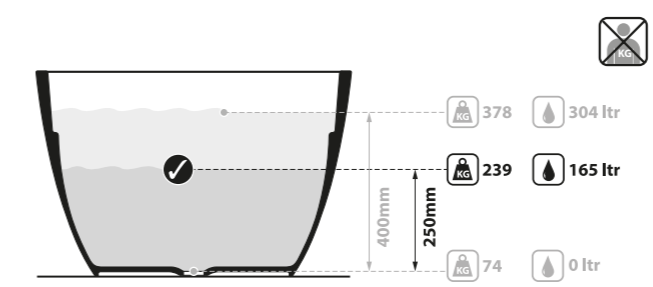

Terrassa

○ TER-N-SW-NO

CE Massachusetts Code cUPC listing by IAPMO