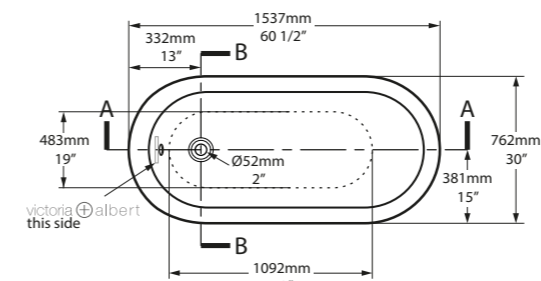

○ SHR-N-SW-NO

Top View