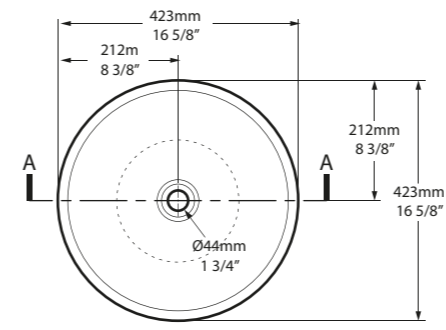

○ VB-MAU-42-NO

Top View