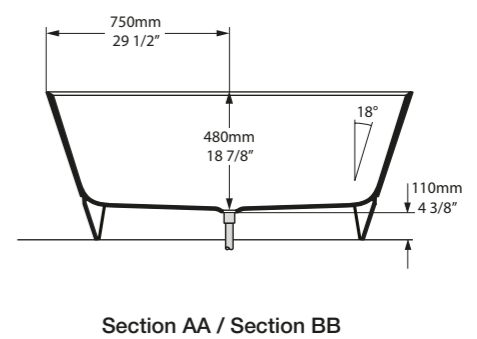

SW QUARRYCAST™ White.

Qc rich in Volcanic Limestone™

Personalise