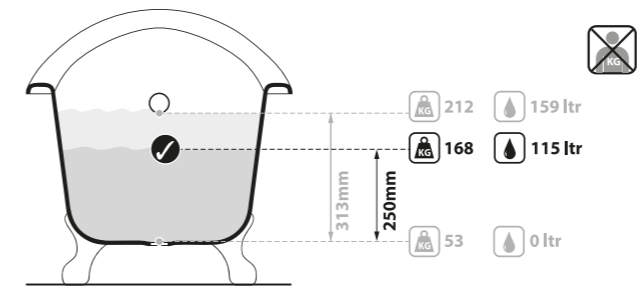

Rim Detail

Cornwall, UK

Photography by: Anya Rice

Design by: Tanya Leech

Qc rich in Volcanic Limestone™

SW QUARRYCAST™ White.

Qc rich in Volcanic Limestone™

Personalise