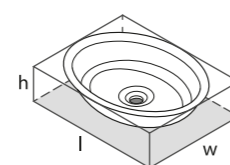

l = 510mm/20 1/8"
w = 395mm/15 1/2"
h = 115mm/4 1/2"

○ VB-RAD-51-NO
PAINT-VB
5kg