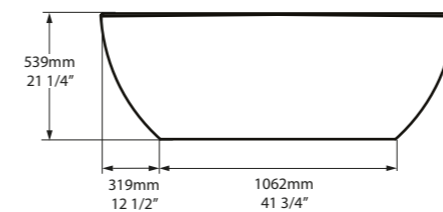

Barcelona 1700 is designed for the modern bathroom. At 1700mm long it is perfectly suited to master suites or family bathrooms. Previously called Barcelona 2, Barcelona 1700 now features a chamfered rim for head and neck comfort, improved lower back support, and a void space underneath for waste plumbing. Explore our spectrum of RAL colours in gloss or matt finishes.

l = 1700mm/66 7/8"
w = 808mm/31 3/4"
h = 539mm/21 1/4"

○ BA2-N-SW-NO
● BA2M-N-SM-NO
PAINT-BATH
87kg

Barcelona 1700

○ BA2-N-SW-NO ● BA2M-N-SM-NO

CE UPC Massachusetts Code cUPC listing by IAPMO

Side View

Section AA

SW QUARRYCAST™ White. SM QUARRYCAST™ Standard Matt.

Qc rich in Volcanic Limestone. Personalise