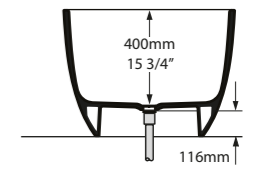

l = 1700mm/66 7/8"
w = 808mm/31 3/4"
h = 539mm/21 1/4"

○ BA2-N-SW-NO
● BA2M-N-SM-NO
PAINT-BATH
87kg

Barcelona 1700

○ BA2-N-SW-NO ● BA2M-N-SM-NO

CE UPC Massachusetts Code cUPC listing by IAPMO

Top View

Front View