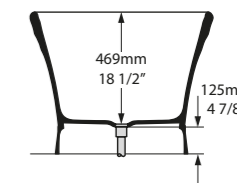

l = 1797mm/70¾"
 w = 780mm/30¾"
 h = 608mm/23⅞"

○ WOR-N-SW-NO
 🛁 PAINT-BATH
 105kg

○ WOR-N-SW-NO 

CE  Massachusetts Code
cUPC listing by IAPMO

Top View

Front View

Section BB

Side View