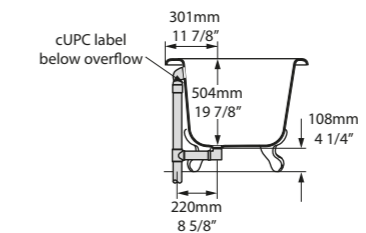

○ CHE-N-SW-NO

Section BB

CE Massachusetts Code cUPC listing by IAPMO

Tap holes can be drilled by installer
Armaturenlöcher können leicht vom Installateur gebohrt werden
Les trous de robinetterie peuvent être percés par l'installateur
Pueden ser perforados por el instalador
I fori per rubinetti possono essere perforati dall'installatore

Sorrento, Victoria, Australia

Photography by: Armelle Habib

Design by: D + D Home

rich in Volcanic Limestone™

QUARRYCAST™ White.

rich in Volcanic Limestone™

Personalise