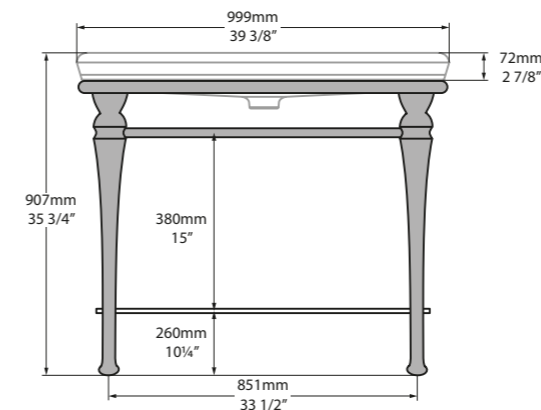

Candella 100

CE Massachusetts Code
cUPC listing by IAPMO

CAN-100-N-PC CAN-100-1TH-PC CAN-100-3TH-PC

Front view

Section AA

Tap holes can be drilled by installer.
Armaturenlöcher können leicht vom Installateur gebohrt werden.
Les trous de robinetterie peuvent être percés par l'installateur.
Pueden ser perforados por el instalador.
I fori per rubinetti possono essere perforati dall'installatore.

CAN-100-N-PC

CAN-100-1TH-PC

CAN-100-3TH-PC