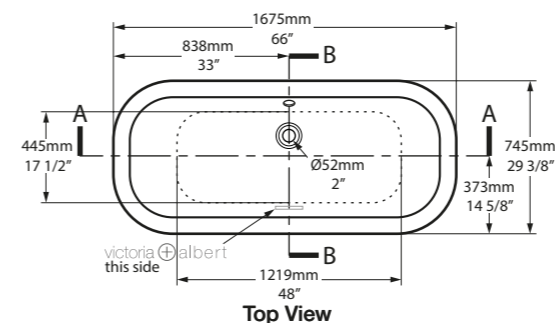

○ RIC-N-SW-NO

Section AA