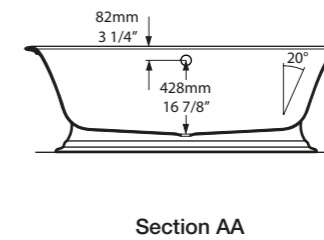

○ RAD-N-SW-OF + ELW-B-SW ©

CE Massachusetts Code cUPC listing by IAPMO Registered Design