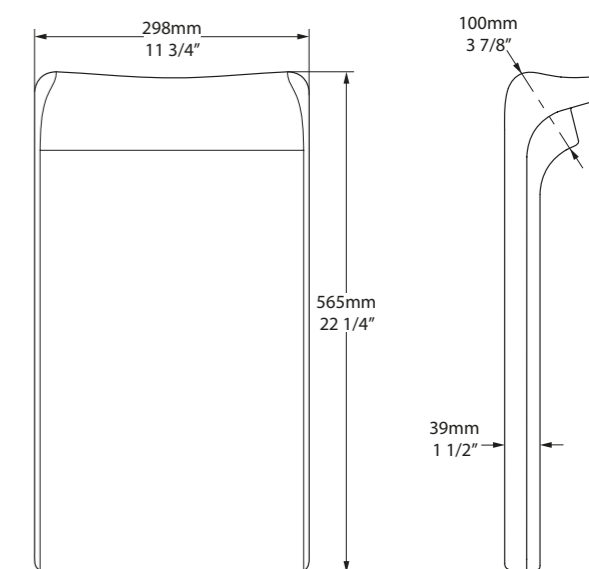

Front View

Side View

Luxury Backrest

Dedicated design for the Barcelona 1700, Barcelona 1800, ios, Vetralla 1500 and Vetralla 1650.

BR-SIT-xx

Front View

Side View

Amalfi Headrest