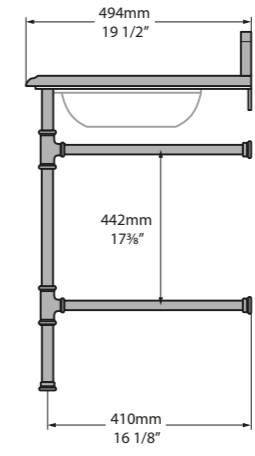

Side view

MET-61-Qxx-N-PC MET-61-Qxx-1TH-PC MET-61-Qxx-3TH-PC