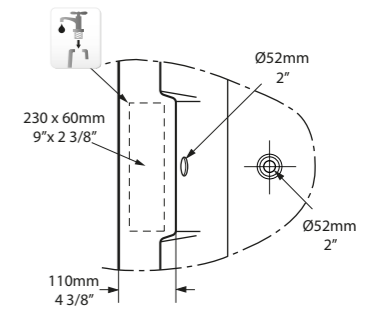

Rim Detail

CE Massachusetts Code cUPC listing by IAPMO

Tap holes can be drilled by installer
Armaturenlöcher können leicht vom Installateur gebohrt werden
Les trous de robinetterie peuvent être percés par l'installateur
Pueden ser perforados por el instalador
I fori per rubinetti possono essere perforati dall'installatore