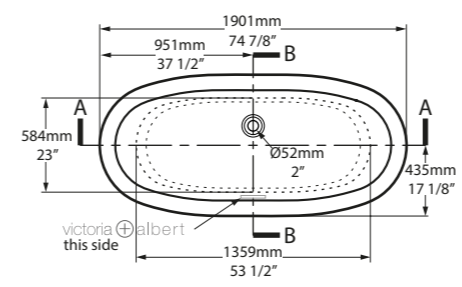

l = 1901mm/74 7/8"
w = 870mm/34 1/4"
h = 728mm/28 5/8"

○ MAR-N-SW-NO + MAR-B-SW
⬇️ PAINT-BATH
80kg

Related accessories

Metallo 61 Quartz
Page 220

Anatolia 56
Page 224

○ MAR-N-SW-NO + MAR-B-SW 

CE  Massachusetts Code
cUPC listing by IAPMO