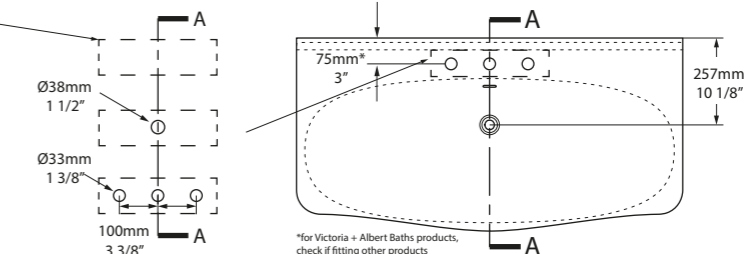

Tap holes can be drilled by installer
Armaturenlöcher können leicht vom Installateur gebohrt werden
Les trous de robinetterie peuvent être percés par l'installateur
Pueden ser perforados por el instalador
I fori per rubinetti possono essere perforati dall'installatore

CAN-114-N-PC

CAN-114-1TH-PC

CAN-114-3TH-PC