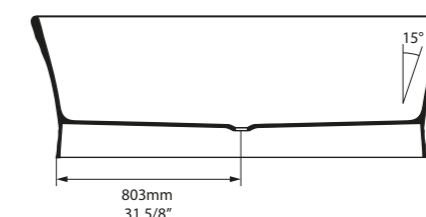

l = 1797mm/70¾"
 w = 780mm/30¾"
 h = 608mm/23⅞"

○ WOR-N-SW-NO
 🛁 PAINT-BATH
 105kg

○ WOR-N-SW-NO 

CE  Massachusetts Code
cUPC listing by IAPMO

Top View

Front View

Section BB

Side View