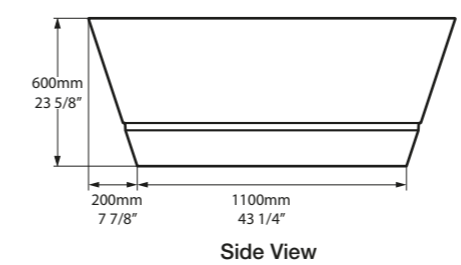

SW QUARRYCAST™ White.

Qc rich in Volcanic Limestone™

Personalise