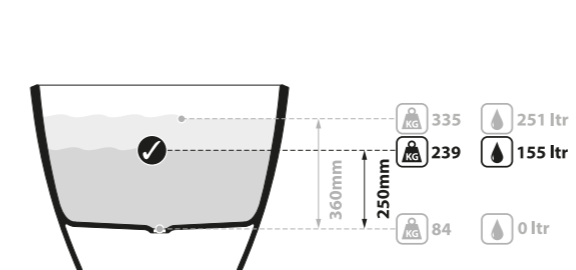

Section AA
Shown with K12 Waste Kit

l = 1685mm/66 3/8"
w = 759mm/29 7/8"
h = 550mm/21 5/8"

○ MO2-N-SW-NO
◉ MO2M-N-SM-NO
 PAINT-BATH
84kg

Mozzano 2 follows the same design as the Mozzano bath but in a larger size. Features a void space underneath for waste plumbing. Explore our spectrum of RAL colours in gloss or matt finishes.