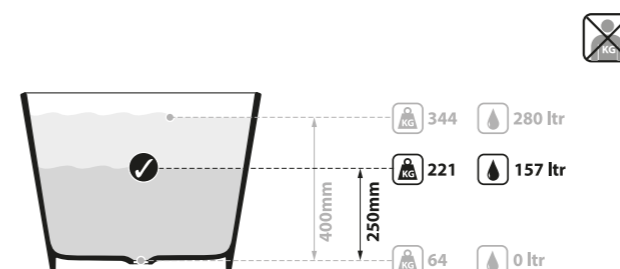

l = 1493mm/58 3/4"
w = 739mm/29 1/8"
h = 560mm/22"

○ VET-N-SW-NO
○ VETM-N-SM-NO
PAINT-BATH
64kg