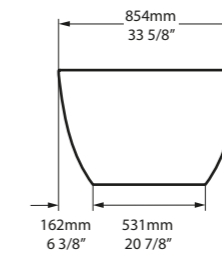

l = 1785mm/70 1/4"
w = 854mm/33 5/8"
h = 552mm/21 3/4"

- BAR-N-SW-NO
- SM BARM-N-SM-NO
- PAINT-BATH
- 97kg

Barcelona Classic

- BAR-N-SW-NO
- SM BARM-N-SM-NO

Top View

Front View

Side View

Section AA