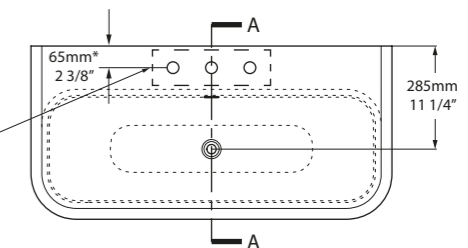

Tap holes can be drilled by installer.
Armaturenlöcher können leicht vom Installateur gebohrt werden.
Les trous de robinetterie peuvent être percés par l'installateur.
Pueden ser perforados por el instalador.
I fori per rubinetti possono essere perforati dall'installatore.

CAN-100-N-PC

CAN-100-1TH-PC

CAN-100-3TH-PC

l = 999mm/39 3/8"
w = 479mm/18 7/8"
h = 907mm/35 3/4"

CAN-100-N-PC
CAN-100-1TH-PC
CAN-100-3TH-PC
40.5kg