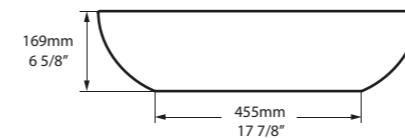

Barcelona 64

○ VB-BAR-64-NO ○ VB-BAR64M-SM-NO

Massachusetts Code
cUPC listing by IAPMO

Front View

l = 635mm/25"
w = 346mm/13 5/8"
h = 169mm/6 5/8"

○ VB-BAR-64-NO
○ VB-BAR64M-SM-NO
PAINT-VB
8kg

The Barcelona 64 is a generous pebble-shaped basin; the perfect complement to the Barcelona baths. Explore our spectrum of RAL colours in gloss or matt finishes. See also Barcelona 48 and Barcelona 55.

SW QUARRYCAST™ White. **SM** QUARRYCAST™ Standard Matt.

rich in Volcanic Limestone Personalise