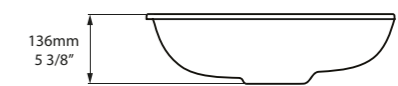

Kaali 60

○ UB-KAA-60-IO

Massachusetts Code
cUPC listing by IAPMO

Front View

Side View

Section AA

l = 595mm/23 3/8"
w = 447mm/17 5/8"
h = 136mm/5 3/8"
○ UB-KAA-60-IO
5kg

Oval in shape, the Kaali 60 undermount basin follows the same design aesthetic as the Kaali 46 but is larger in size. Available in two other sizes - see the smaller Kaali 46 and the larger Kaali 65.

QUARRYCAST™ White.