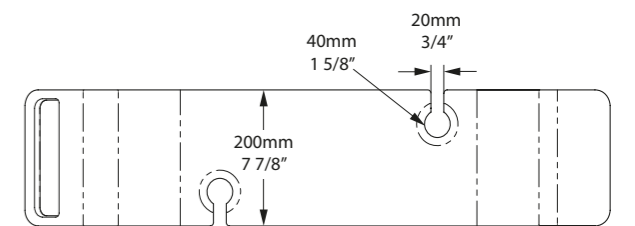

Tombolo 8 Contemporary bath rack.

Amiata 1500	Barcelona 1500	Cheshire	Eldon	Hampshire
Mozzano	Mozzano 2	Pembroke	Roxburgh	Toulouse 1500
Vetralla 1500	Vetralla 1650	Wessex	York	

OAK WAL WHT

Tombolo 10 Contemporary bath rack.

Amalfi	Amiata 1650	Barcelona Classic	Barcelona 1700
Barcelona 1800	Elwick	ios	Napoli
Radford	Terrassa	Toulouse 1800	Warndon

OAK WAL WHT

TOM-08-xx

TOM-10-xx

Top View