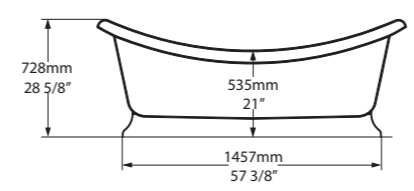

○ MAR-N-SW-NO + MAR-B-SW

CE Massachusetts Code
cUPC listing by IAPMO

Side View

Watch Hill, Rhode Island, USA

Photography by: © Stephen Kent Johnson/OTTO

Design by: Studio Giancarlo Valle

QUARRYCAST™ White.

rich in Volcanic Limestone™

Personalise