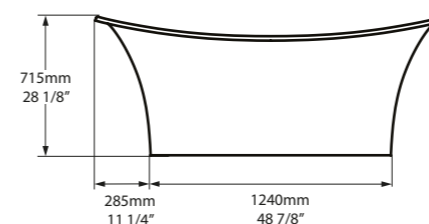

Toulouse 1800

○ TOU-N-SW-NO ◉ TOUM-N-SM-NO

CE Massachusetts Code: Pending
cUPC listing by IAPMO: Pending

Side View

Section AA

A deep and double-ended bateau-style bath with luxurious head and neck support. Toulouse 1800 features a void space underneath for waste plumbing. Explore our spectrum of RAL colours in gloss or matt finishes.

l = 1811mm/71 1/4"
w = 808mm/31 3/4"
h = 715mm/28 1/8"

○ TOU-N-SW-NO
◉ TOUM-N-SM-NO
PAINT-BATH
69kg

SW QUARRYCAST™ White. SM QUARRYCAST™ Standard Matt.

Qc rich in Volcanic Limestone™

Personalise