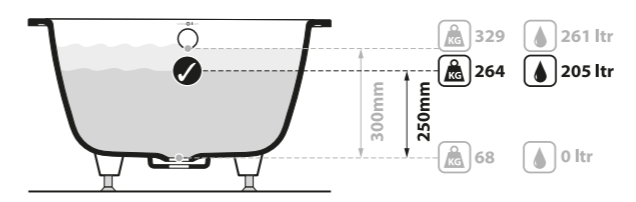

Kaldera 6

○ KAL6-N-SW-IO

l = 1650mm/65"
w = 900mm/35 3/8"
h = 480-486mm/18 7/8-19 1/8"
○ KAL6-N-SW-NO
68kg

Please note: All baths in Australia come as standard without an overflow. When installed with an optional waste kit, the overflow hole needs to be drilled on site by an installer.