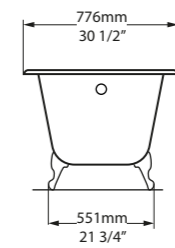

l = 1705mm/67 1/8"
 w = 776mm/30 1/2"
 h = 611mm/24"

○ HAM-N-SW-NO
 🛠 PAINT-BATH
 63kg

Related accessories

  **Drayton 40**
 Page 168

○ HAM-N-SW-NO

Top View

Side View

Section AA