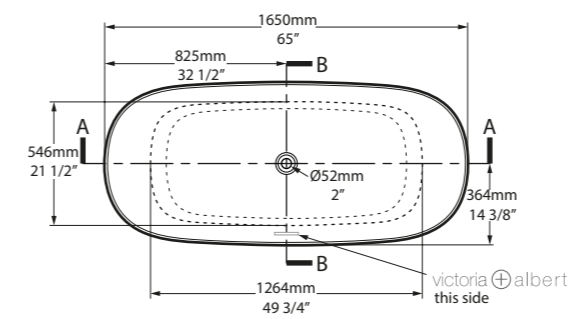

Vetralla 1650

○ VE2-N-SW-NO ○ VE2M-N-SM-NO

CE Massachusetts Code cUPC listing by IAPMO

Top View