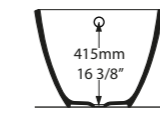

Cotswolds, United Kingdom

Photography by: Paul Craig

Design by: Pippa Paton Design

○ MOZ-N-SW-NO ○ MOZM-N-SM-NO

CE Massachusetts Code cUPC listing by IAPMO

Section BB

SW QUARRYCAST™ White. **SM** QUARRYCAST™ Standard Matt.

Qc rich in Volcanic Limestone™

Personalise