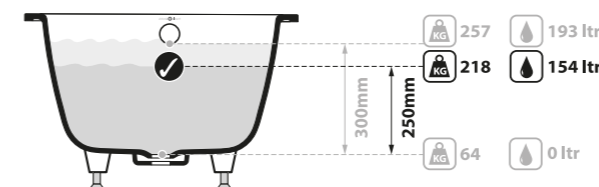

Kaldera 5

○ KAL5-N-SW-IO

l = 1500mm/59"
w = 800mm/31 1/2"
h = 480-486mm/18 7/8-19 1/8"
○ KAL5-N-SW-NO
64kg