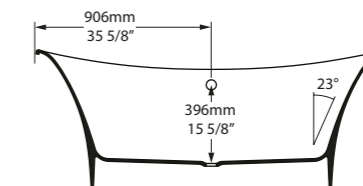

Toulouse 1800

○ TOU-N-SW-NO ◉ TOUM-N-SM-NO

CE Massachusetts Code: Pending
cUPC listing by IAPMO: Pending

Section AA

A deep and double-ended bateau-style bath with luxurious head and neck support. Toulouse 1800 features a void space underneath for waste plumbing. Explore our spectrum of RAL colours in gloss or matt finishes.

l = 1811mm/71 1/4"
w = 808mm/31 3/4"
h = 715mm/28 1/8"

○ TOU-N-SW-NO
◉ TOUM-N-SM-NO
PAINT-BATH
69kg

SW QUARRYCAST™ White. SM QUARRYCAST™ Standard Matt.

Qc rich in Volcanic Limestone™

Personalise