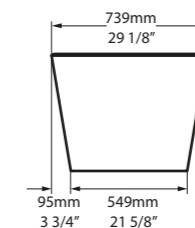

Vetralla 1500

○ VET-N-SW-NO ○ VETM-N-SM-NO

CE Massachusetts Code cUPC listing by IAPMO

Front View

Section AA

l = 1493mm/58 3/4"
w = 739mm/29 1/8"
h = 560mm/22"

○ VET-N-SW-NO
○ VETM-N-SM-NO
PAINT-BATH
64kg

SW QUARRYCAST™ White.

SM QUARRYCAST™ Standard Matt.

Qc rich in Volcanic Limestone™

Personalise