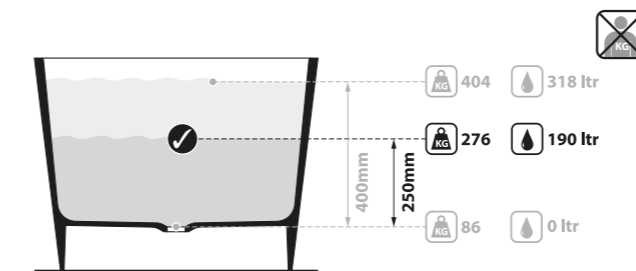

SW QUARRYCAST™ White.

SM QUARRYCAST™ Standard Matt.

Qc rich in Volcanic Limestone™

Personalise