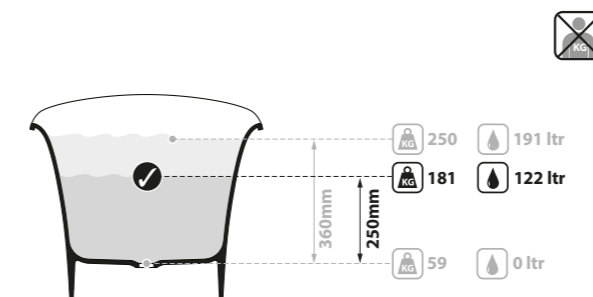

Toulouse 1500

○ TO1-N-SW-NO  ○ TO1M-N-SM-NO 

CE  Massachusetts Code: Pending
cUPC listing by IAPMO: Pending

Top View

Front View

Section BB

Side View

Section AA