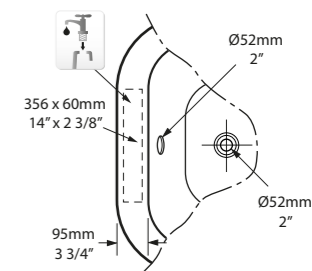

Rim Detail

CE UPC Massachusetts Code cUPC listing by IAPMO

Tap holes can be drilled by installer
Armaturenlöcher können leicht vom Installateur gebohrt werden
Les trous de robinetterie peuvent être percés par l'installateur
Pueden ser perforados por el instalador
I fori per rubinetti possono essere perforati dall'installatore

Barcelona, Spain

Photography by: José Hevia

Design by: Miriam Barrio Studio