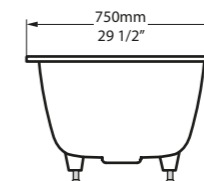

Kaldera 4
1500 x 750
Page 148

Kaldera 5
1500 x 800
Page 150

Kaldera 6
1650 x 900
Page 152

Drop-in	✓	✓	✓
Undermount	✓	✓	✓

Kaldera 4

○ KAL4-N-SW-IO

CE  Massachusetts Code cUPC listing by IAPMO

l = 1500mm/59"
w = 750mm/29 1/2"
h = 480-486mm/18 7/8"-19 1/8"
○ KAL4-N-SW-NO
62kg