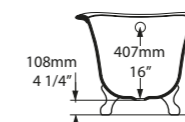

○ DRA-N-SW-NO

Section BB

Gorgeous George, Cape Town, South Africa

Photography by: Frances Marais, Design Hotels™

Design by: Tristan Plessis Studio

Personalise