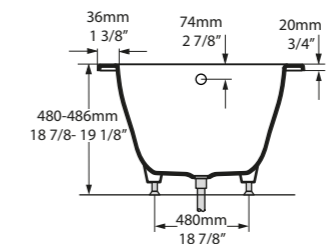

Kaldera 6

○ KAL6-N-SW-IO

l = 1650mm/65"
w = 900mm/35 3/8"
h = 480-486mm/18 7/8-19 1/8"
○ KAL6-N-SW-NO
68kg

Please note: All baths in Australia come as standard without an overflow. When installed with an optional waste kit, the overflow hole needs to be drilled on site by an installer.