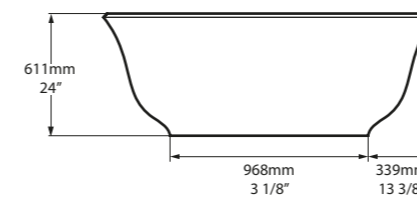

Amiata 1650

○ AMT-N-SW-NO ○ AMTM-N-SM-NO

CE Massachusetts Code
cUPC listing by IAPMO
Registered Design

Side View

The award-winning Amiata 1650 creates an elegant design statement in modern or traditional bathrooms. Complemented by the Amiata 60 basin (page 158). Explore our spectrum of RAL colours in gloss or matt finishes.

l = 1645mm/64 3/4"
w = 800mm/31 1/2"
h = 611mm/24"

○ AMT-N-SW-NO
○ AMTM-N-SM-NO
PAINT-BATH
69kg

SW QUARRYCAST™ White.

SM QUARRYCAST™ Standard Matt.

QC rich in Volcanic Limestone

Personalise