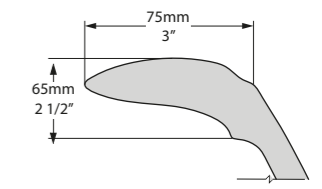

○ DRA-N-SW-NO

Rim Detail

Gorgeous George, Cape Town, South Africa

Photography by: Frances Marais, Design Hotels™

Design by: Tristan Plessis Studio

Personalise