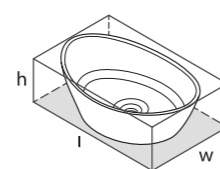

The Amalfi 55 is characterised by clean lines and elegant curves. It is designed to complement the Amalfi bath, but works well with any of our modern baths. Explore our spectrum of RAL colours in gloss or matt finishes.