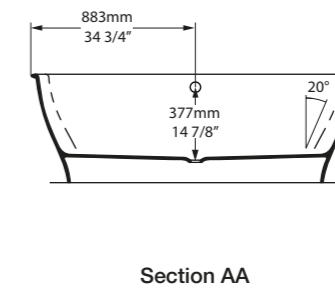

SW QUARRYCAST™ White.

QC rich in Volcanic Limestone™

Personalise