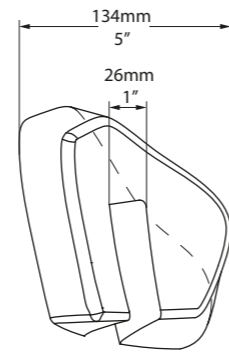

HR-NAP-xx

Side View