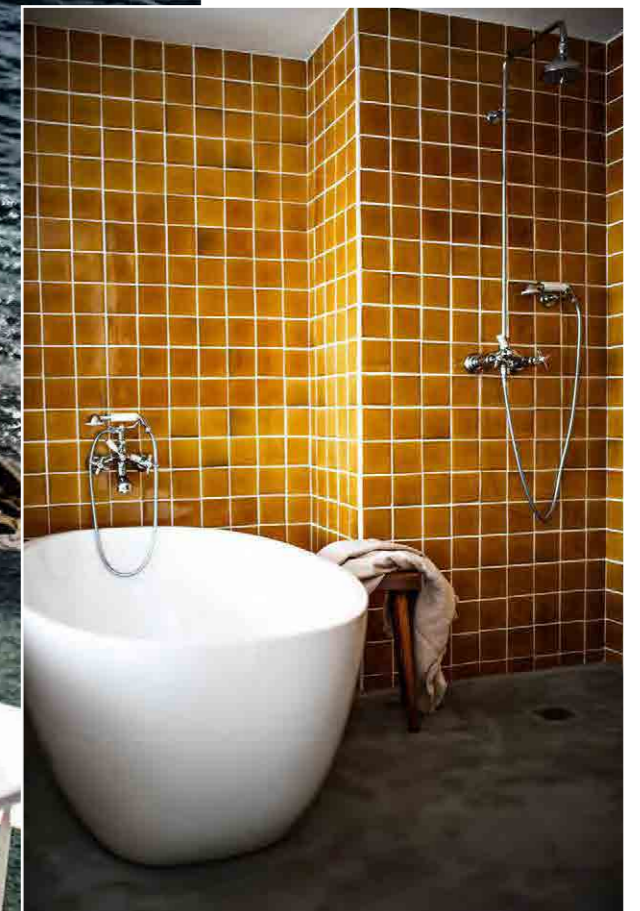

Design: Festen Architecture
Photography: Benoit Linero

BARCELONA CLASSIC