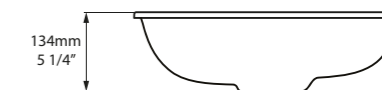

l = 560mm/22"
w = 358mm/14 1/8"
h = 139mm/5 1/2"
○ UB-KAL-56-IO
5kg

SW QUARRYCAST™ White.

QC rich in
Volcanic
Limestone

Kaldera 62

○ UB-KAL-62-IO 

CE  Massachusetts Code
cUPC listing by IAPMO

The Kaldera 62 is the largest of the Kaldera undermount basins. Rectangular in shape, it is designed to match the Kaldera built-in bath collection but naturally complements other models. Features an internal overflow. Also available in a smaller size - see Kaldera 56.