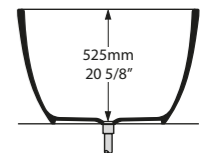

Top View

Front View

Section BB

Side View

Section AA

l = 1800mm/70 7/8"
w = 866mm/34 1/8"
h = 559mm/22"
○ BA3-N-SW-NO
◉ BA3M-N-SM-NO
PAINT-BATH
93kg

Barcelona 1800 is a design statement, ideally suited to a larger bathroom. Previously called Barcelona 3, Barcelona 1800 now features a chamfered rim for head and neck comfort, improved lower back support, and a void space underneath for waste plumbing. Explore our spectrum of RAL colours in gloss or matt finishes.

l = 1785mm/70 1/4"
w = 854mm/33 5/8"
h = 552mm/21 3/4"

- BAR-N-SW-NO
- SM BARM-N-SM-NO
- PAINT-BATH
- 97kg

Barcelona Classic

- BAR-N-SW-NO
- SM BARM-N-SM-NO

Top View

Front View

Side View

Section AA