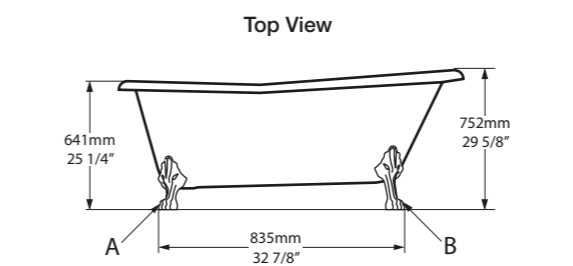

○ ROX-N-SW-NO

CE Massachusetts Code cUPC listing by IAPMO