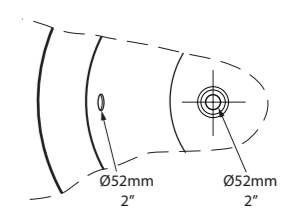

○ MAR-N-SW-NO + MAR-B-SW

CE Massachusetts Code
cUPC listing by IAPMO

Rim Detail

Watch Hill, Rhode Island, USA

Photography by: © Stephen Kent Johnson/OTTO

Design by: Studio Giancarlo Valle

QUARRYCAST™ White.

rich in Volcanic Limestone™

Personalise