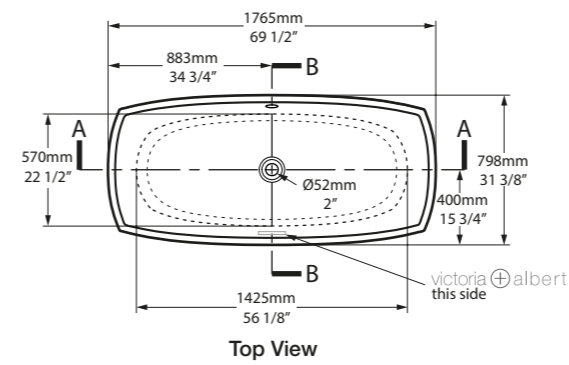

l = 1765mm/69½"
w = 798mm/31⅜"
h = 578mm/22¾"

○ PEM-N-SW-NO
🛁 PAINT-BATH
88kg

○ PEM-N-SW-NO 

CE  Massachusetts Code
cUPC listing by IAPMO

SW QUARRYCAST™ White.

QC rich in Volcanic Limestone™

Personalise

Inspired by the sea, the double-ended Pescadero features an undulating rim, designed to form a distinctive, asymmetrical 'wave'. Features a void space underneath for waste plumbing. Explore our spectrum of RAL colours in gloss or matt finishes.