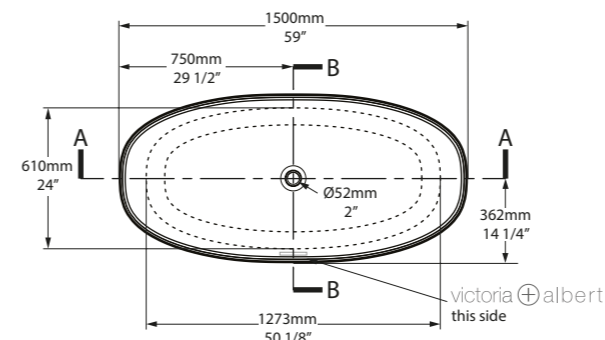

Barcelona 1500

○ BA1-N-SW-NO ○ BA1M-N-SM-NO

Massachusetts Code: Pending
cUPC listing by IAPMO: Pending

Top View

Section AA

Barcelona 1500 is a modern design statement for the smaller bathroom. Its smooth, pebble-shaped design features a chamfered rim for neck and arm comfort, and a void space underneath for waste plumbing. Explore our spectrum of RAL colours in gloss or matt finishes.

l = 1500mm/59"
w = 724mm/28 1/2"
h = 532mm/21"

○ BA1-N-SW-NO
○ BA1M-N-SM-NO
PAINT-BATH
80kg

SW QUARRYCAST™ White.

SM QUARRYCAST™ Standard Matt.

Personalise