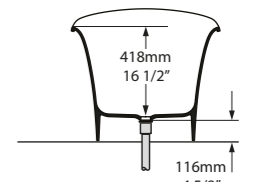

Toulouse 1500

○ TO1-N-SW-NO ○ TO1M-N-SM-NO

CE Massachusetts Code: Pending
cUPC listing by IAPMO: Pending

Section BB

Section AA

l = 1519mm/59 3/4"
w = 744mm/29 1/4"
h = 645mm/25 3/8"

○ TO1-N-SW-NO
○ TO1M-N-SM-NO
PAINT-BATH
59kg

Toulouse 1500 bears all the hallmarks of the classic Toulouse bath; an elegant rolled rim, with a seamless design that falls to the floor. Toulouse 1500 is perfect for smaller bathrooms where space is at a premium. The bath also features a void space underneath for waste plumbing. Explore our spectrum of RAL colours in gloss or matt finishes.

SW QUARRYCAST™ White. **SM** QUARRYCAST™ Standard Matt.

Qc rich in Volcanic Limestone Personalise