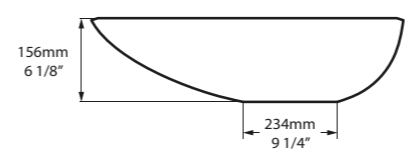

l = 423mm/16 5/8"
 w = 423mm/16 5/8"
 h = 178mm/7"
 ○ VB-MAU-42-NO
 PAINT-VB
 8kg

Personalise

Napoli 57

○ VB-NAP-57-NO  ○ VB-NAP57M-SM-NO 

CE  Massachusetts Code cUPC listing by IAPMO

Side View

Top View

Front View