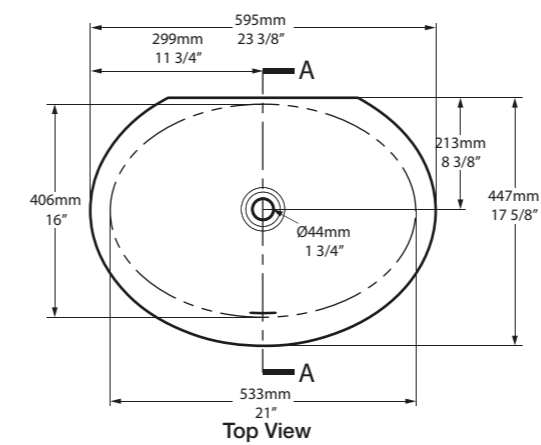

Front View

Side View

Section AA

l = 595mm/23 3/8"
w = 447mm/17 5/8"
h = 136mm/5 3/8"
○ UB-KAA-60-IO
5kg

Oval in shape, the Kaali 60 undermount basin follows the same design aesthetic as the Kaali 46 but is larger in size. Available in two other sizes - see the smaller Kaali 46 and the larger Kaali 65.

QUARRYCAST™ White.