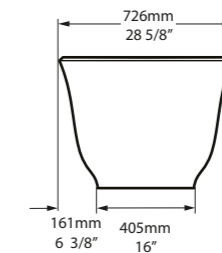

Amiata 1500

○ AMT1-N-SW-NO ○ AMT1M-N-SM-NO

CE Massachusetts Code: Pending
cUPC listing by IAPMO: Pending

Front View

Section AA

Amiata 1500 follows the same iconic design as the Amiata 1650, in a more compact footprint. Featuring a void space underneath for waste plumbing. Explore our spectrum of RAL colours in gloss or matt finishes.

l = 1519mm/59 3/4"
w = 726mm/28 5/8"
h = 550mm/21 5/8"

○ AMT1-N-SW-NO
○ AMT1M-N-SM-NO
PAINT-BATH
73kg

SW QUARRYCAST™ White.

SM QUARRYCAST™ Standard Matt.

QC rich in Volcanic Limestone™

Personalise