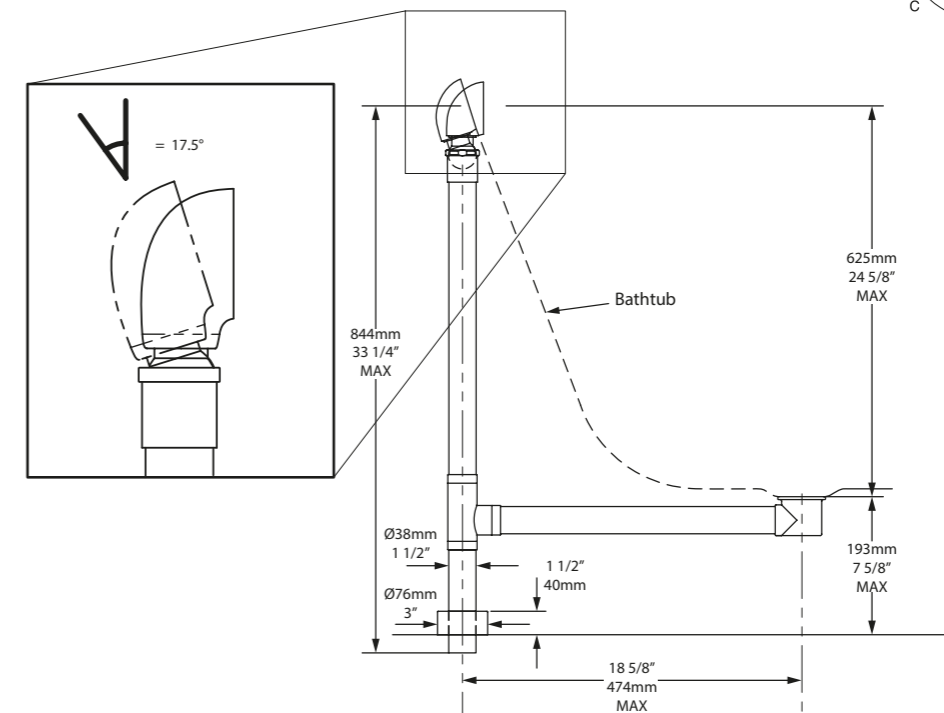

Kit 12

Universal waste kit for baths without an overflow hole. Flush fitting 'captive' plug.

K-12-xx

Kit 50

Bath drain with above floor shoe tube. Features contemporary "toe tapper" plug and traditional plug & chain.

K-50-xx