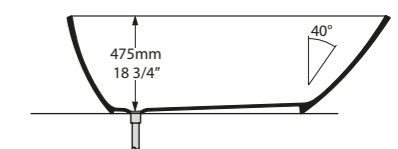

Cotswolds, United Kingdom

Photography by: Paul Craig

Design by: Pippa Paton Design

○ MOZ-N-SW-NO ○ MOZM-N-SM-NO

CE Massachusetts Code cUPC listing by IAPMO

Section AA

SW QUARRYCAST™ White. **SM** QUARRYCAST™ Standard Matt.

Qc rich in Volcanic Limestone™

Personalise