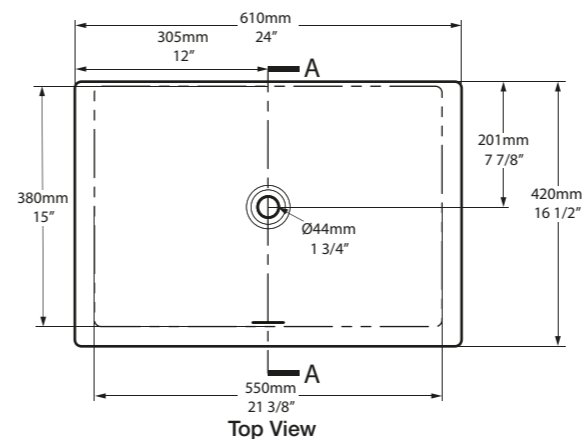

Kaldera 62

○ UB-KAL-62-IO

CE Massachusetts Code
cUPC listing by IAPMO

The Kaldera 62 is the largest of the Kaldera undermount basins. Rectangular in shape, it is designed to match the Kaldera built-in bath collection but naturally complements other models. Features an internal overflow. Also available in a smaller size - see Kaldera 56.

l = 610mm/24"
w = 420mm/16 1/2"
h = 134mm/5 1/4"
○ UB-KAL-62-IO
6kg

SW QUARRYCAST™ White.

QC rich in Volcanic Limestone