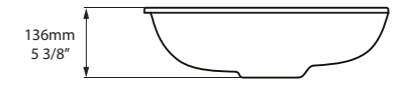

l = 466mm/18 3/8"
w = 353mm/13 7/8"
h = 140mm/5 1/2"
○ UB-KAA-46-IO
3kg

SW QUARRYCAST™ White.

QC rich in Volcanic Limestone

Kaali 48

○ UB-KAA-48-IO 

CE  Massachusetts Code
cUPC listing by IAPMO

Round in shape, the Kaali 48 basin is well suited to contemporary or traditional bathrooms. Like all models in the Kaali collection, it is designed for undermount applications and features an internal overflow.