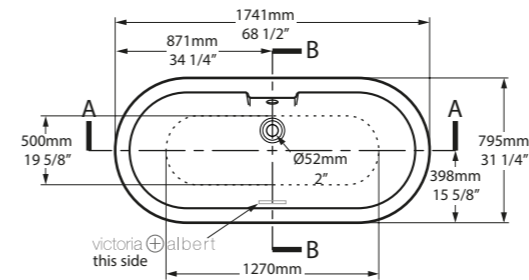

○ YOR-N-SW-NO + YOR-B-SW

CE Massachusetts Code
cUPC listing by IAPMO

Tap holes can be drilled by installer
Armaturenlöcher können leicht vom Installateur gebohrt werden
Les trous de robinetterie peuvent être percés par l'installateur
Pueden ser perforados por el instalador
I fori per rubinetti possono essere perforati dall'installatore

Top View

London, UK

Photography by: Kasia Fizzer

Design by: Jess Hurrell

SW QUARRYCAST™ White.

Qc rich in Volcanic Limestone™

Personalise