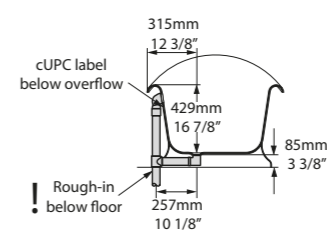

○ MAR-N-SW-NO + MAR-B-SW

CE Massachusetts Code
cUPC listing by IAPMO

Section BB

Watch Hill, Rhode Island, USA

Photography by: © Stephen Kent Johnson/OTTO

Design by: Studio Giancarlo Valle

QUARRYCAST™ White.

rich in Volcanic Limestone™

Personalise