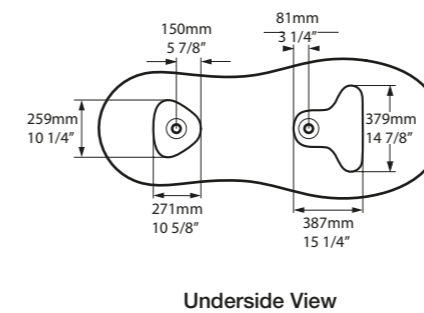

Section BB

Section CC