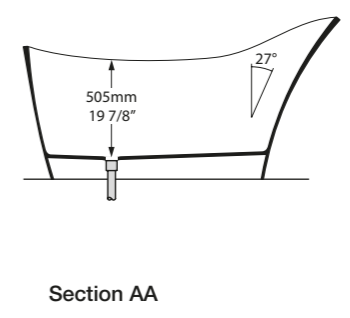

l = 1632mm/64¼"
 w = 794mm/31¼"
 h = 859mm/33⅞"

- AML-N-SW-NO
- ⊗ AMLM-N-SM-NO
- 🚰 PAINT-BATH
- 70kg

Related accessories

Amalfi 55
 Page 156

○ AML-N-SW-NO   AMLM-N-SM-NO 

  Massachusetts Code cUPC listing by IAPMO