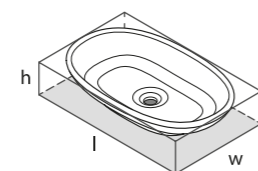

Section AA

l = 550mm/21 5/8"
w = 340mm/13 3/8"
h = 100mm/3 7/8"

○ VB-CAB-55-NO
PAINT-VB
6kg

The Cabrits 55 basin is a low-slung, sophisticated basin featuring complex curves. Designed to complement the Cabrits bath. Explore our spectrum of RAL colours in gloss or matt finishes.