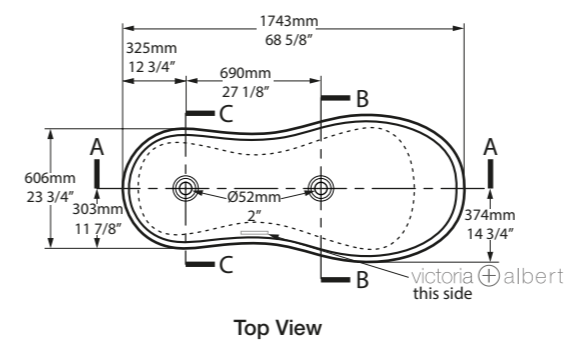

Section BB

Section CC