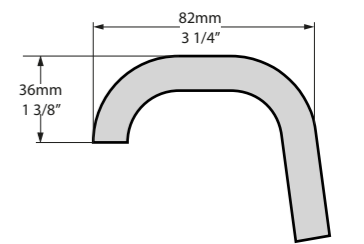

○ YOR-N-SW-NO + YOR-B-SW

CE Massachusetts Code
cUPC listing by IAPMO

Tap holes can be drilled by installer
Armaturenlöcher können leicht vom Installateur gebohrt werden
Les trous de robinetterie peuvent être percés par l'installateur
Pueden ser perforados por el instalador
I fori per rubinetti possono essere perforati dall'installatore

Rim Detail

London, UK

Photography by: Kasia Fizzer

Design by: Jess Hurrell

SW QUARRYCAST™ White.

Qc rich in Volcanic Limestone™

Personalise