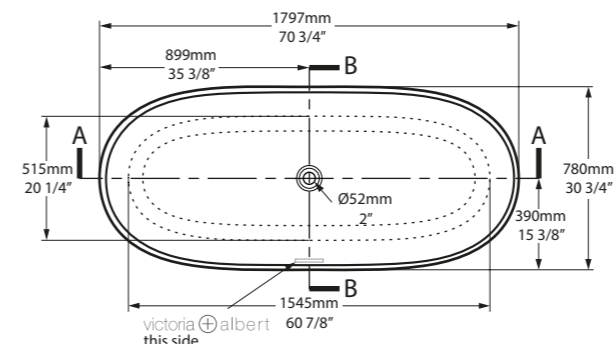

l = 1797mm/70¾"
 w = 780mm/30¾"
 h = 608mm/23⅞"

○ WOR-N-SW-NO
 🛁 PAINT-BATH
 105kg

○ WOR-N-SW-NO 

CE  Massachusetts Code
cUPC listing by IAPMO

Top View

Front View

Section BB

Side View