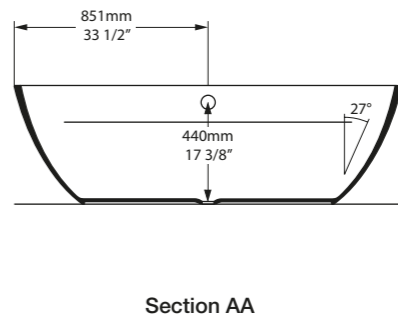

l = 1702mm/67"
w = 793mm/31¼"
h = 528mm/20¾"

○ TER-N-SW-NO
PAINT-BATH
74kg

São Paulo, Brazil

Photography by: Isadora Fabian

Design by: Forma 011 Arquitetura + Design

Terrassa

○ TER-N-SW-NO

CE Massachusetts Code cUPC listing by IAPMO