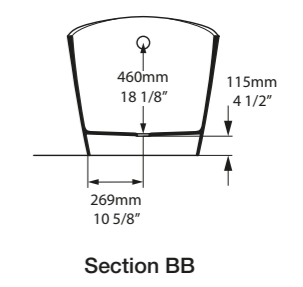

l = 1632mm/64¼"
 w = 794mm/31¼"
 h = 859mm/33⅞"

- AML-N-SW-NO
- ⊗ AMLM-N-SM-NO
- 🚰 PAINT-BATH
- 70kg

Related accessories

Amalfi 55
 Page 156

○ AML-N-SW-NO   AMLM-N-SM-NO 

  Massachusetts Code cUPC listing by IAPMO