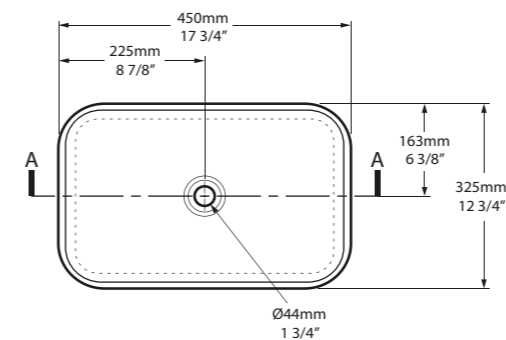

The Drayton 40 is a traditional countertop basin with subtle rim detailing. Designed to complement the Drayton freestanding bath. Explore our spectrum of RAL colours in gloss or matt finishes.

l = 400mm/15 3/4"
w = 400mm/15 3/4"
h = 123mm/4 7/8"
○ VB-DRA-40-NO
PAINT-VB
4kg

Personalise

○ VB-EDG-45-NO 

Top View

Side View

Front View

Section AA

The Edge 45 is a compact basin with a distinctive cubic shape. Explore our spectrum of RAL colours in gloss or matt finishes.

l = 450mm/17 3/4"
w = 325mm/12 3/4"
h = 111mm/4 3/8"