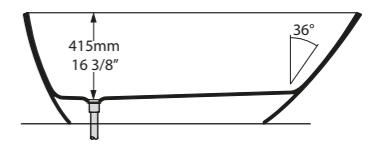

Section AA
Shown with K12 Waste Kit

l = 1685mm/66 3/8"
w = 759mm/29 7/8"
h = 550mm/21 5/8"

○ MO2-N-SW-NO
◉ MO2M-N-SM-NO
 PAINT-BATH
84kg

Mozzano 2 follows the same design as the Mozzano bath but in a larger size. Features a void space underneath for waste plumbing. Explore our spectrum of RAL colours in gloss or matt finishes.