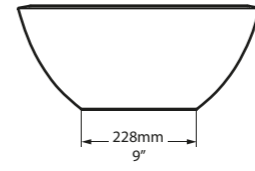

○ VB-MAU-42-NO

Top View

Side View

A generous deep hemispherical basin featuring a rimless design; suitable for countertop or semi-recessed mounting. Ideal for a "his and hers" setting. Explore our spectrum of RAL colours in gloss or matt finishes.

l = 423mm/16 5/8"
w = 423mm/16 5/8"
h = 178mm/7"
○ VB-MAU-42-NO
PAINT-VB
8kg

Personalise