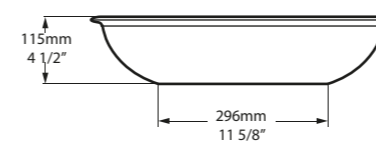

○ VB-RAD-51-NO

Massachusetts Code
cUPC listing by IAPMO

Front View

l = 510mm/20 1/8"
w = 395mm/15 1/2"
h = 115mm/4 1/2"

○ VB-RAD-51-NO
PAINT-VB
5kg

QUARRYCAST™ White.

rich in
Volcanic
Limestone

Personalise