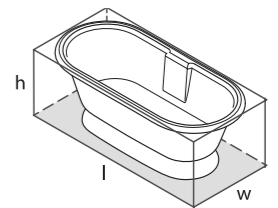

l = 1741mm/68½"
w = 795mm/31¼"
h = 616mm/24¼"

○ YOR-N-SW-NO + YOR-B-SW
Ⓜ PAINT-BATH
67kg

Related accessories

Radford 51
Page 182