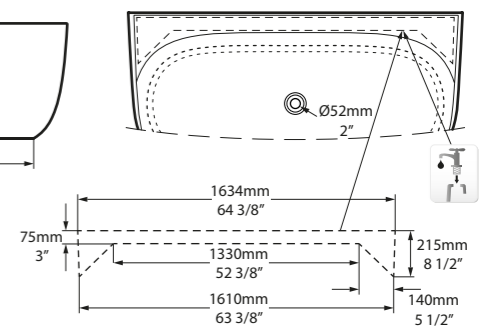

Tap holes can be drilled by installer
Armaturenlöcher können leicht vom Installateur gebohrt werden
Les trous de robinetterie peuvent être percés par l'installateur
Pueden ser perforados por el instalador
I fori per rubinetti possono essere perforati dall'installatore

○ ELD-N-SW-NO

Essex, United Kingdom

Photography by: Daniela Exley for Amazing Productions

Architecture: Chris Dyson Architects

Design by: Edwina Boase

SW QUARRYCAST™ White.

rich in Volcanic Limestone

Personalise