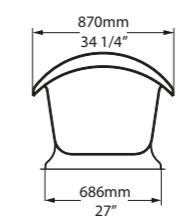

○ MAR-N-SW-NO + MAR-B-SW

CE Massachusetts Code
cUPC listing by IAPMO

Front View

Watch Hill, Rhode Island, USA

Photography by: © Stephen Kent Johnson/OTTO

Design by: Studio Giancarlo Valle

QUARRYCAST™ White.

rich in Volcanic Limestone™

Personalise