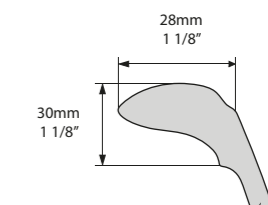

○ VB-RAD-51-NO

Massachusetts Code
cUPC listing by IAPMO

l = 510mm/20 1/8"
w = 395mm/15 1/2"
h = 115mm/4 1/2"

○ VB-RAD-51-NO
PAINT-VB
5kg

QUARRYCAST™ White.

rich in
Volcanic
Limestone

Personalise