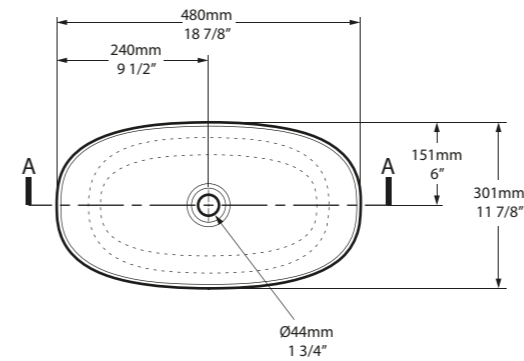

l = 600mm/23 5/8"
w = 413mm/16 1/4"
h = 157mm/6 1/8"

○ VB-AMT-60-NO
PAINT-VB
9kg

SW QUARRYCAST™ White.

Qc rich in Volcanic Limestone™

Personalise

Barcelona 48

○ VB-BAR-48-NO  ◉ VB-BAR48M-SM-NO 

  Massachusetts Code
cUPC listing by IAPMO

Top View

Side View

Front View

Section AA

l = 480mm/18 7/8"
w = 301mm/11 7/8"
h = 120mm/4 3/4"

○ VB-BAR-48-NO
◉ VB-BAR48M-SM-NO
👤 PAINT-VB
5kg

 QUARRYCAST™ White.  QUARRYCAST™ Standard Matt.

 rich in Volcanic Limestone™   Personalise