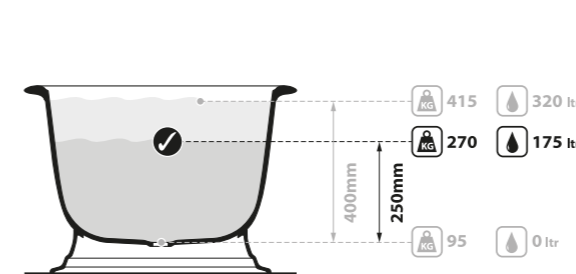

○ RAD-N-SW-OF + ELW-B-SW ©

CE Massachusetts Code cUPC listing by IAPMO Registered Design