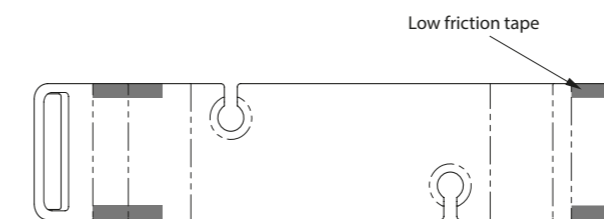

Underside View