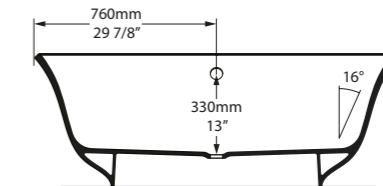

Amiata 1500

○ AMT1-N-SW-NO ○ AMT1M-N-SM-NO

CE Massachusetts Code: Pending
cUPC listing by IAPMO: Pending

Section AA

Amiata 1500 follows the same iconic design as the Amiata 1650, in a more compact footprint. Featuring a void space underneath for waste plumbing. Explore our spectrum of RAL colours in gloss or matt finishes.

l = 1519mm/59 3/4"
w = 726mm/28 5/8"
h = 550mm/21 5/8"

○ AMT1-N-SW-NO
○ AMT1M-N-SM-NO
PAINT-BATH
73kg

SW QUARRYCAST™ White.

SM QUARRYCAST™ Standard Matt.

QC rich in Volcanic Limestone™

Personalise