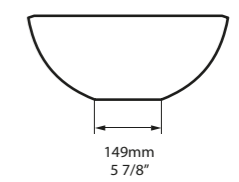

Napoli 57

○ VB-NAP-57-NO ○ VB-NAP57M-SM-NO

CE Massachusetts Code cUPC listing by IAPMO

Top View

l = 570mm/22 1/2"
w = 345mm/13 5/8"
h = 156mm/6 1/8"

○ VB-NAP-57-NO
○ VB-NAP57M-SM-NO
PAINT-VB
6kg

SW QUARRYCAST™ White. **SM** QUARRYCAST™ Standard Matt.

rich in Volcanic Limestone™ Personalise