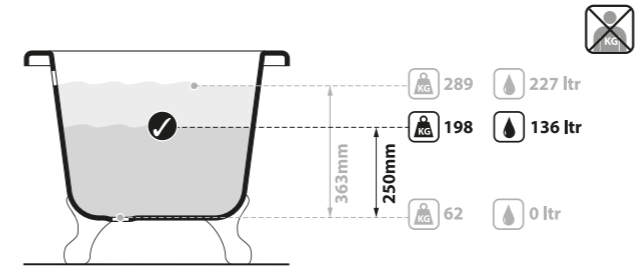

QUARRYCAST™ White.

rich in Volcanic Limestone Personalise