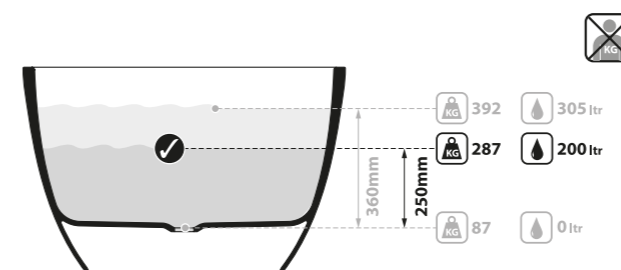

SW QUARRYCAST™ White. SM QUARRYCAST™ Standard Matt.

Qc rich in Volcanic Limestone. Personalise