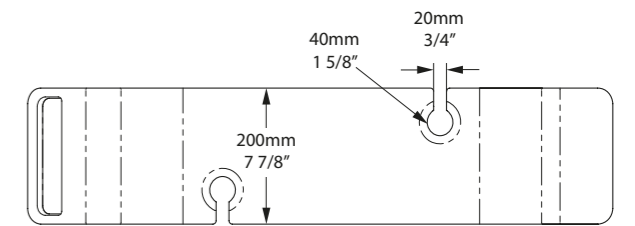

OAK WAL WHT

Tombolo 10 Contemporary bath rack.

Amalfi	Amiata 1650	Barcelona Classic	Barcelona 1700
Barcelona 1800	Elwick	ios	Napoli
Radford	Terrassa	Toulouse 1800	Warndon

OAK WAL WHT

TOM-08-xx

Side View

Underside View