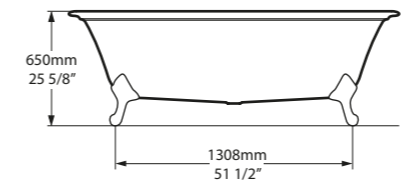

Related accessories

l = 1902mm/74 7/8"
w = 910mm/35 7/8"
h = 650mm/25 5/8"

○ RAD-N-SW-NO
PAINT-BATH
77kg

Radford 51
Page 282

○ RAD-N-SW-NO 

CE  Massachusetts Code
cUPC listing by IAPMO
Registered Design

Top View