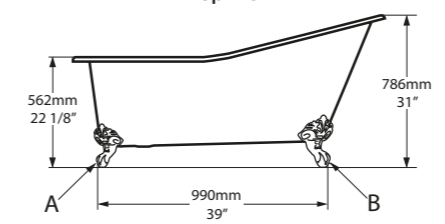

l = 1537mm/60½"
w = 762mm/30"
h = 786mm/31"

○ SHR-N-SW-NO
🔧 PAINT-BATH
53kg

○ SHR-N-SW-NO

Top View

Section AA

Front View

Section BB

CE UPC Massachusetts Code cUPC listing by IAPMO