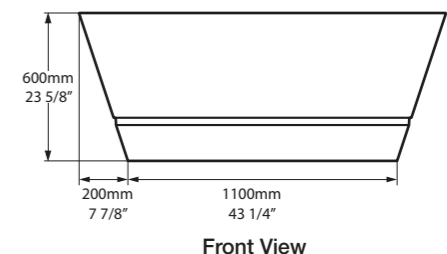

SW QUARRYCAST™ White.

Qc rich in Volcanic Limestone™

Personalise