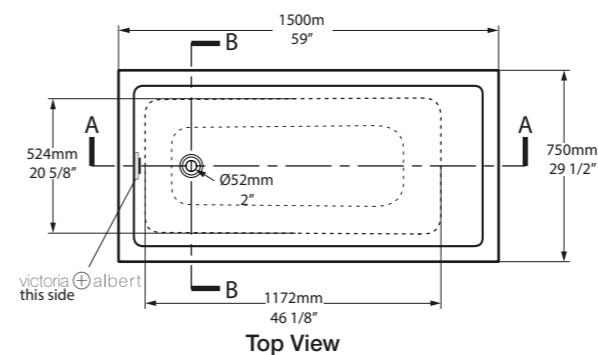

Kaldera 4
1500 x 750
Page 148

Kaldera 5
1500 x 800
Page 150

Kaldera 6
1650 x 900
Page 152

Drop-in	✓	✓	✓
Undermount	✓	✓	✓

Kaldera 4

○ KAL4-N-SW-IO

CE  Massachusetts Code cUPC listing by IAPMO

l = 1500mm/59"
w = 750mm/29 1/2"
h = 480-486mm/18 7/8"-19 1/8"
○ KAL4-N-SW-NO
62kg