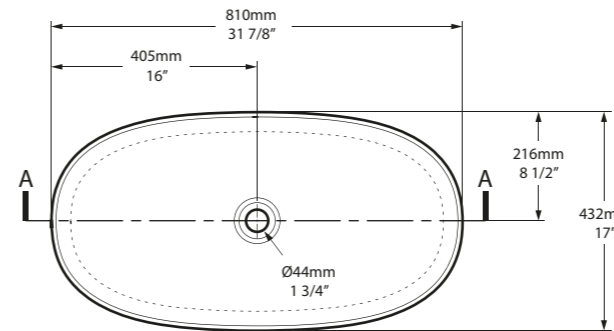

○ VB-IOS-80-NO

CE Massachusetts Code cUPC listing by IAPMO

Top View

l = 810mm/31 7/8"
w = 432mm/17"
h = 147mm/5 3/4"

○ VB-IOS-80-NO
PAINT-VB
12kg

The ios 80 is a generous countertop basin designed to complement the ios bath. Also available in a smaller size - see ios 54. Explore our spectrum of RAL colours in gloss or matt finishes.

SW QUARRYCAST™ White.

Qc rich in Volcanic Limestone™

Personalise