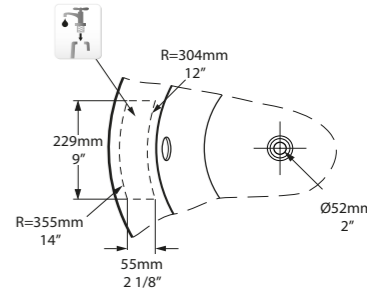

Rim Detail

Cornwall, UK

Photography by: Anya Rice

Design by: Tanya Leech