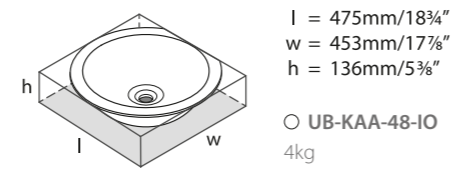

l = 466mm/18 3/8"
w = 353mm/13 7/8"
h = 140mm/5 1/2"
○ UB-KAA-46-IO
3kg

SW QUARRYCAST™ White.

QC rich in Volcanic Limestone

Kaali 48

○ UB-KAA-48-IO 

CE  Massachusetts Code
cUPC listing by IAPMO

Round in shape, the Kaali 48 basin is well suited to contemporary or traditional bathrooms. Like all models in the Kaali collection, it is designed for undermount applications and features an internal overflow.