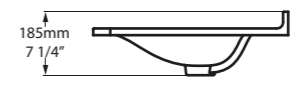

Mandello 114 Solo

○ DB-MAN-N-114-IO DB-MAN-1TH-114-IO DB-MAN-3TH-114-IO

DB-MAN-N-114-IO
DB-MAN-1TH-114-IO
DB-MAN-3TH-114-IO

Front View

A contemporary basin with elegant lines that can be dropped in to a countertop of choice. Features an internal overflow. Designed by Meneghello Paoletti Associati.

l = 1145mm/45 1/8"
w = 579mm/22 3/4"
h = 185mm/7 1/4"

○ DB-MAN-N-114-IO
○ DB-MAN-1TH-114-IO
○ DB-MAN-3TH-114-IO
20kg