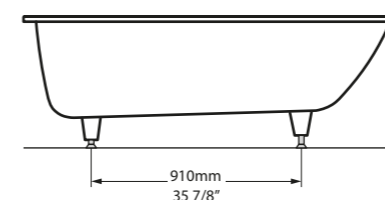

Kaldera 4
1500 x 750
Page 148

Kaldera 5
1500 x 800
Page 150

Kaldera 6
1650 x 900
Page 152

Drop-in	✓	✓	✓
Undermount	✓	✓	✓

Kaldera 4

○ KAL4-N-SW-IO

CE  Massachusetts Code cUPC listing by IAPMO

l = 1500mm/59"
w = 750mm/29 1/2"
h = 480-486mm/18 7/8"-19 1/8"
○ KAL4-N-SW-NO
62kg