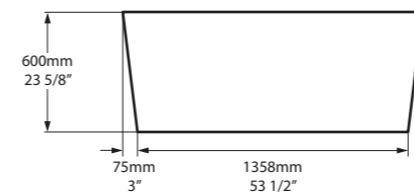

Brighton, Victoria, Australia

Photography by: Dave Kulesza

Design by: Mckimm

○ IOS-N-SW-NO ○ IOSM-N-SM-NO

CE Massachusetts Code
cUPC listing by IAPMO

Side View

SW QUARRYCAST™ White.

SM QUARRYCAST™ Standard Matt.

Qc rich in Volcanic Limestone™

Personalise