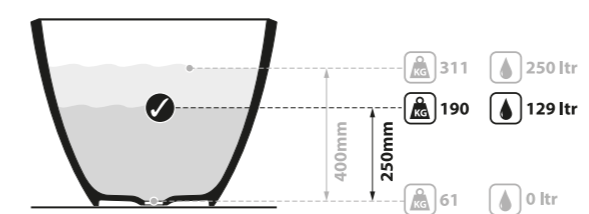

SW QUARRYCAST™ White. **SM** QUARRYCAST™ Standard Matt.

Qc rich in Volcanic Limestone™

Personalise