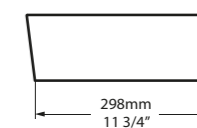

○ VB-EDG-45-NO

Side View

Section AA

The Edge 45 is a compact basin with a distinctive cubic shape. Explore our spectrum of RAL colours in gloss or matt finishes.

l = 450mm/17 3/4"
w = 325mm/12 3/4"
h = 111mm/4 3/8"

○ VB-EDG-45-NO
PAINT-VB
6kg

SW QUARRYCAST™ White.

Qc rich in Volcanic Limestone

Personalise