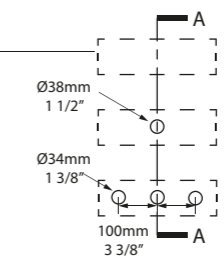

l = 610mm/24"
w = 420mm/16 1/2"
h = 134mm/5 1/4"
○ UB-KAL-62-IO
6kg

SW QUARRYCAST™ White.

QC rich in Volcanic Limestone

Mandello 114 Solo

○ DB-MAN-N-114-IO DB-MAN-1TH-114-IO DB-MAN-3TH-114-IO

DB-MAN-N-114-IO
DB-MAN-1TH-114-IO
DB-MAN-3TH-114-IO