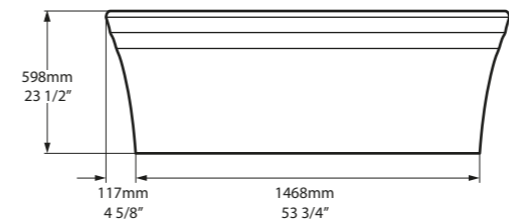

l = 1702mm/67"
w = 801mm/31½"
h = 598mm/23½"

○ WAR-N-SW-NO
🔧 PAINT-BATH
85kg

○ WAR-N-SW-NO 

CE  Massachusetts Code cUPC listing by IAPMO

Top View

Front View

Section BB

Side View