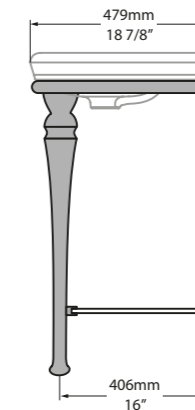

Candella 100

CE Massachusetts Code
cUPC listing by IAPMO

CAN-100-N-PC CAN-100-1TH-PC CAN-100-3TH-PC

Side view

Section AA

Tap holes can be drilled by installer.
Armaturenlöcher können leicht vom Installateur gebohrt werden.
Les trous de robinetterie peuvent être percés par l'installateur.
Pueden ser perforados por el instalador.
I fori per rubinetti possono essere perforati dall'installatore.

CAN-100-N-PC

CAN-100-1TH-PC

CAN-100-3TH-PC

l = 999mm/39 3/8"
w = 479mm/18 7/8"
h = 907mm/35 3/4"

CAN-100-N-PC
CAN-100-1TH-PC
CAN-100-3TH-PC
40.5kg

Polished Chrome washstand topped with a Lario 100 Solo basin.

- Option to order with or without tap holes;
- Two legs with elegantly formed details;
- Towel rail and a toughened glass shelf for storage;
- Wall anchors included.