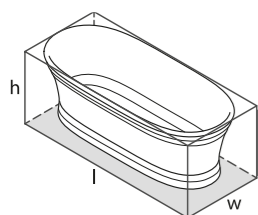

Elegant, classical and refined. The Worcester takes its name from the ancient English Cathedral City and the South African town where the Victoria + Albert factory is situated. Featuring classically ribbed plinth and rim detailing originally found in stonework, it embodies a rich history suitable for many interiors. Features a void space underneath for waste plumbing. Explore our spectrum of RAL colours in gloss or matt finishes.

l = 1797mm/70¾"
w = 780mm/30¾"
h = 608mm/23⅞"

○ WOR-N-SW-NO
🛁 PAINT-BATH
105kg