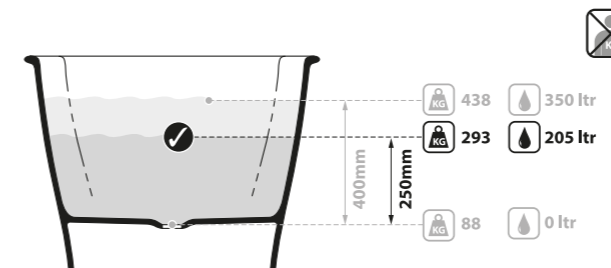

l = 1765mm/69½"
w = 798mm/31⅜"
h = 578mm/22¾"

○ PEM-N-SW-NO
🛁 PAINT-BATH
88kg

○ PEM-N-SW-NO 

CE  Massachusetts Code
cUPC listing by IAPMO

SW QUARRYCAST™ White.

QC rich in Volcanic Limestone™

Personalise

Inspired by the sea, the double-ended Pescadero features an undulating rim, designed to form a distinctive, asymmetrical 'wave'. Features a void space underneath for waste plumbing. Explore our spectrum of RAL colours in gloss or matt finishes.