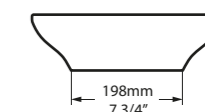

Cabrits 55

○ VB-CAB-55-NO

CE Massachusetts Code
cUPC listing by IAPMO

Side View

l = 550mm/21 5/8"
w = 340mm/13 3/8"
h = 100mm/3 7/8"

○ VB-CAB-55-NO
PAINT-VB
6kg

The Cabrits 55 basin is a low-slung, sophisticated basin featuring complex curves. Designed to complement the Cabrits bath. Explore our spectrum of RAL colours in gloss or matt finishes.

SW QUARRYCAST™ White.

Qc rich in Volcanic Limestone™

Personalise