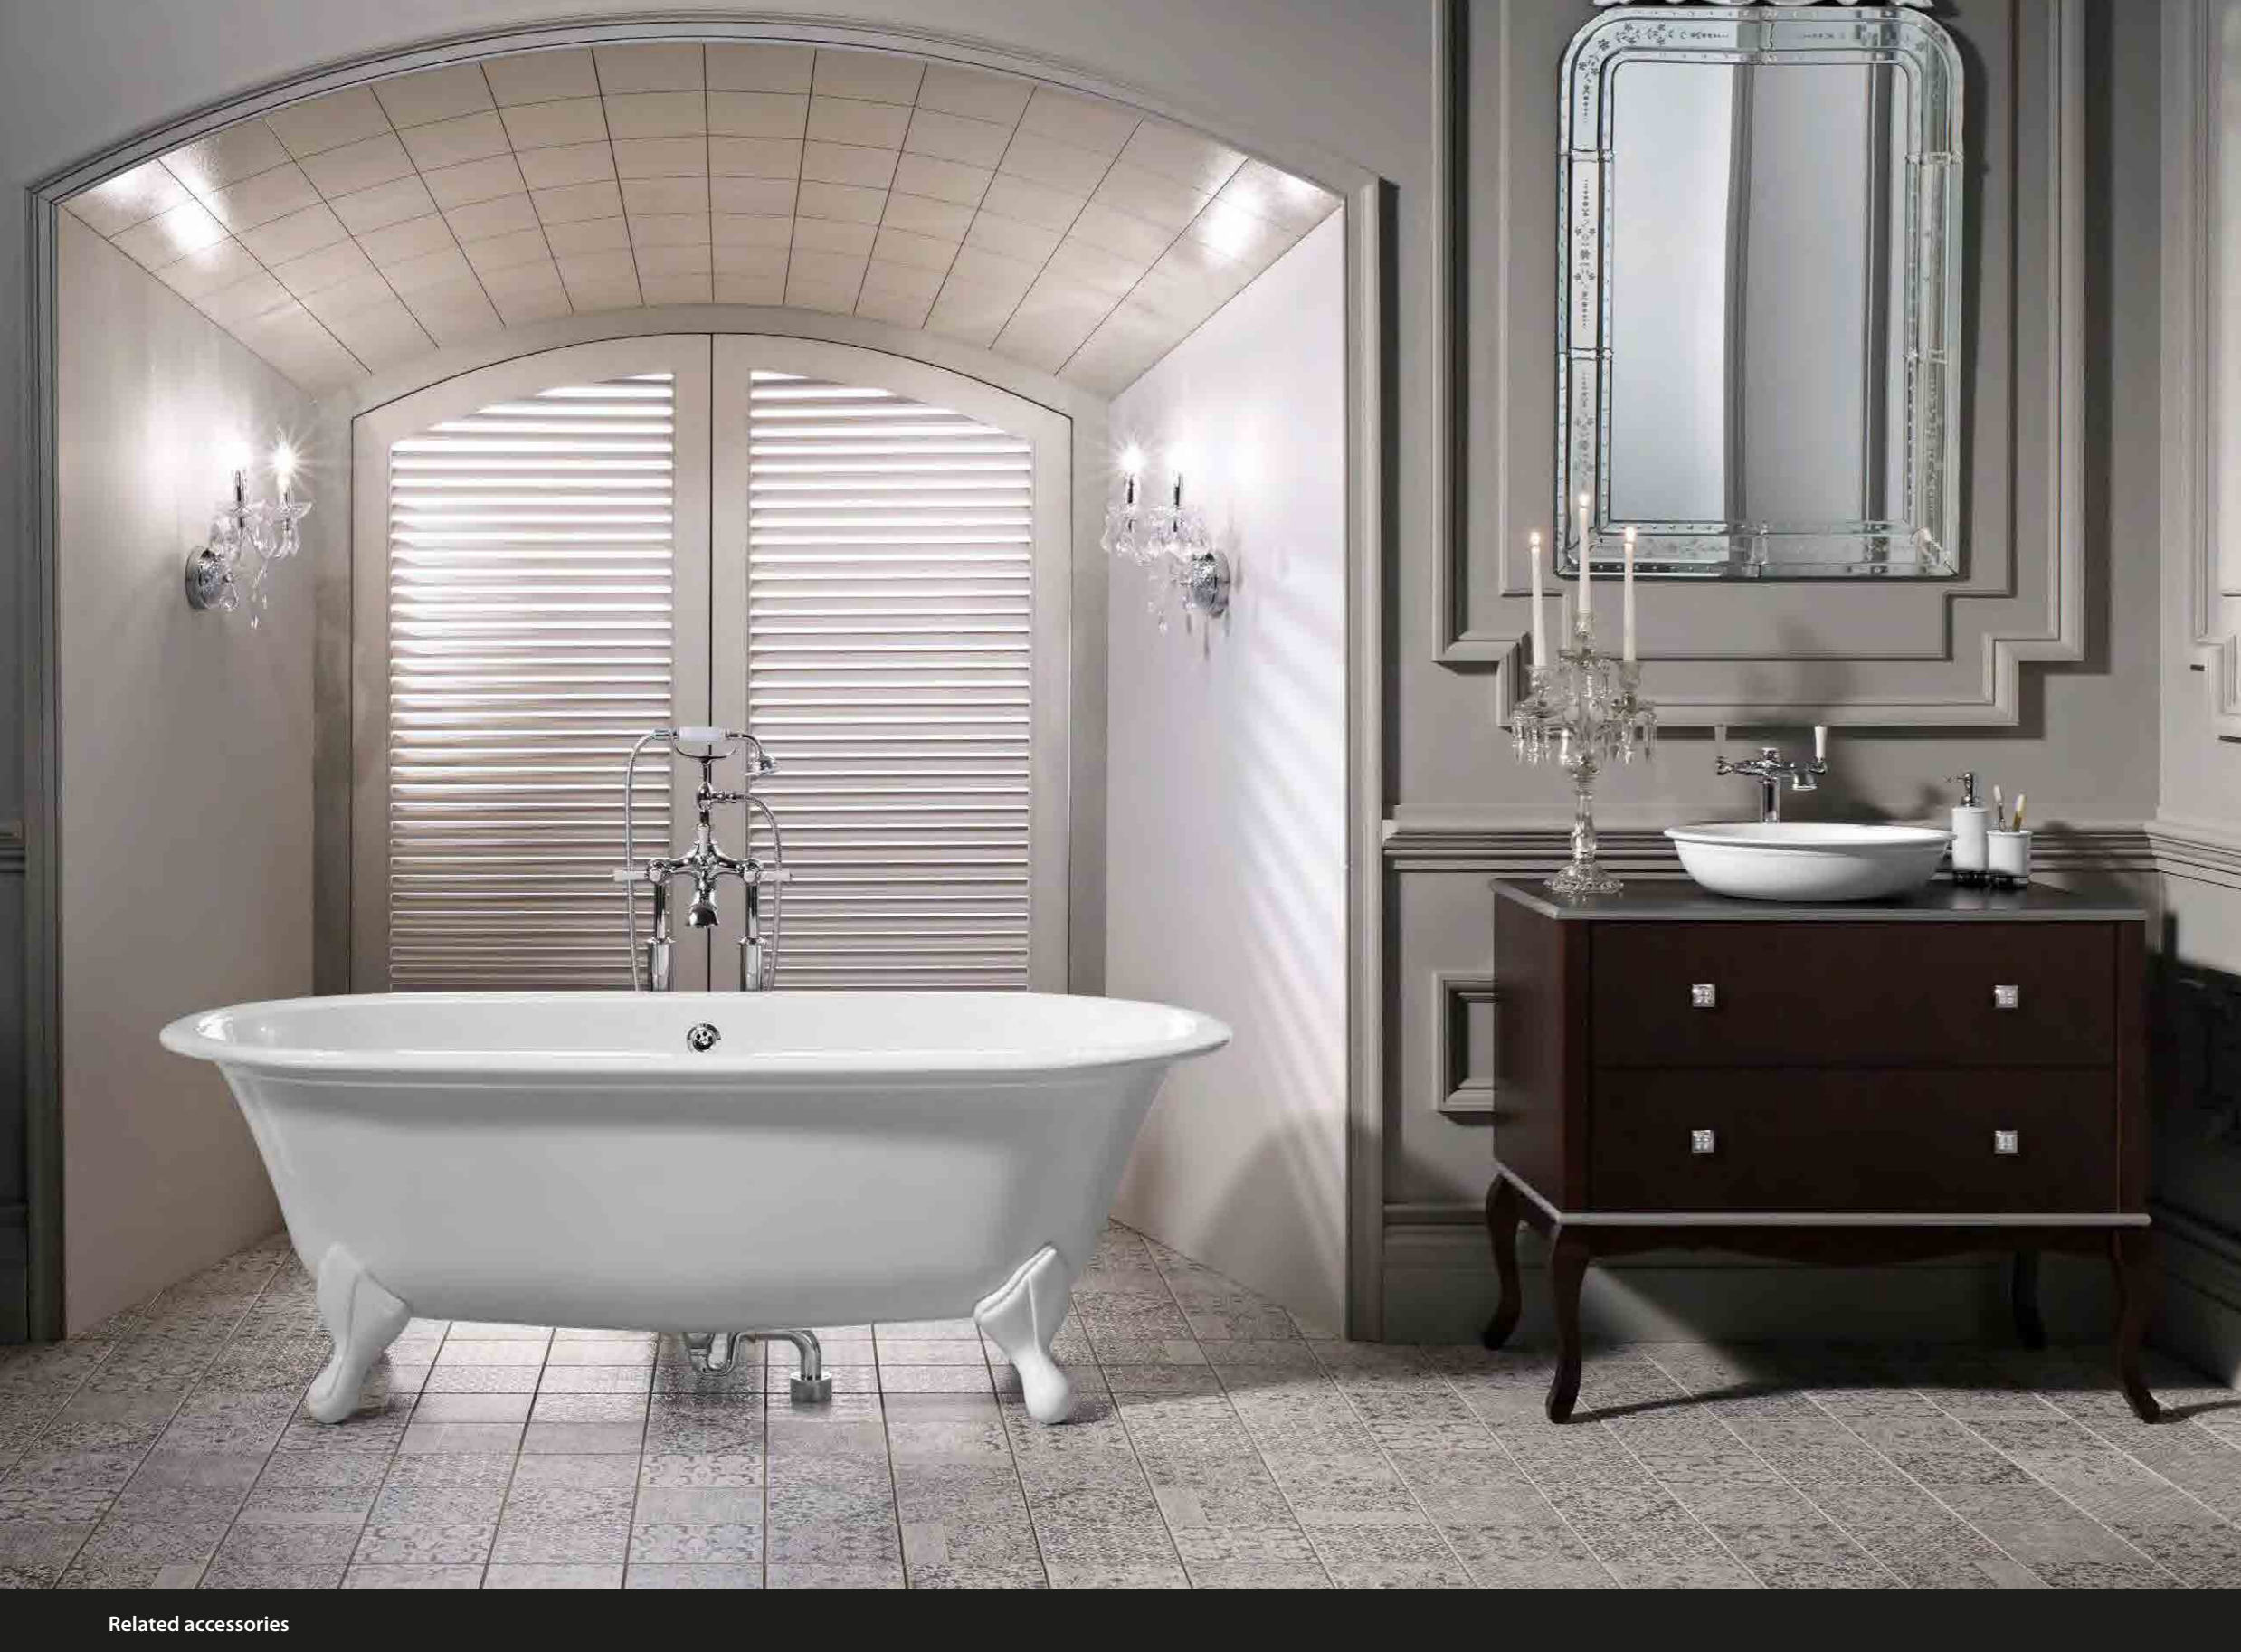

Personalise

An opulent double-ended roll-top freestanding bath with elegant rim detailing, offering classic symmetry. A true statement piece. Perfectly complemented by the Radford 51 basin (page 182). Explore our spectrum of RAL colours in gloss or matt finishes.