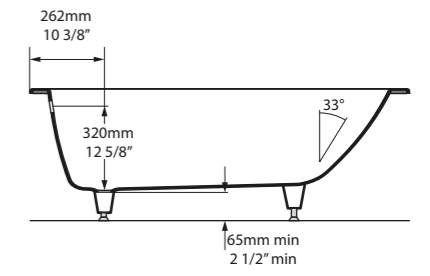

Kaldera 6

○ KAL6-N-SW-IO

l = 1650mm/65"
w = 900mm/35 3/8"
h = 480-486mm/18 7/8-19 1/8"
○ KAL6-N-SW-NO
68kg

Please note: All baths in Australia come as standard without an overflow. When installed with an optional waste kit, the overflow hole needs to be drilled on site by an installer.