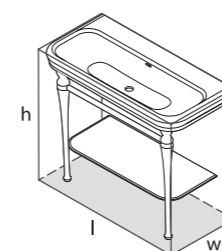

Tap holes can be drilled by installer.
Armaturenlöcher können leicht vom Installateur gebohrt werden.
Les trous de robinetterie peuvent être percés par l'installateur.
Pueden ser perforados por el instalador.
I fori per rubinetti possono essere perforati dall'installatore.

CAN-100-N-PC

CAN-100-1TH-PC

CAN-100-3TH-PC

l = 999mm/39 3/8"
w = 479mm/18 7/8"
h = 907mm/35 3/4"

CAN-100-N-PC
CAN-100-1TH-PC
CAN-100-3TH-PC
40.5kg