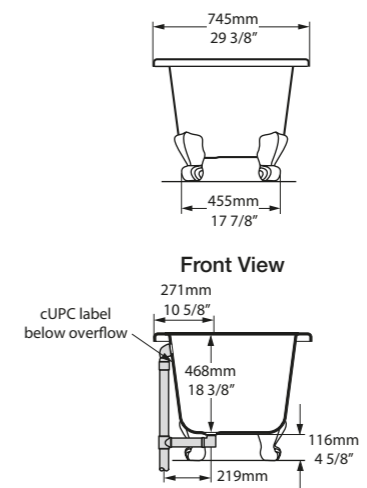

Killara, New South Wales, Australia

Photography by: Mitchell Fong

Design by: Rocco Revolution

○ RIC-N-SW-NO

Section BB

Rim Detail

Tap holes can be drilled by installer
Armaturenlöcher können leicht vom Installateur gebohrt werden
Les trous de robinetterie peuvent être percés par l'installateur
Pueden ser perforados por el instalador
I fori per rubinetti possono essere perforati dall'installatore

Massachusetts Code
cUPC listing by IAPMO

QUARRYCAST™ White.

rich in Volcanic Limestone Personalise