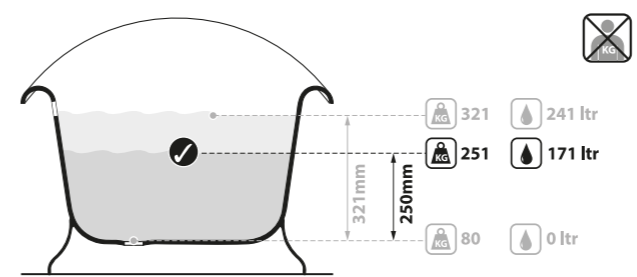

○ MAR-N-SW-NO + MAR-B-SW

CE Massachusetts Code
cUPC listing by IAPMO

Watch Hill, Rhode Island, USA

Photography by: © Stephen Kent Johnson/OTTO

Design by: Studio Giancarlo Valle

QUARRYCAST™ White.

rich in Volcanic Limestone™

Personalise