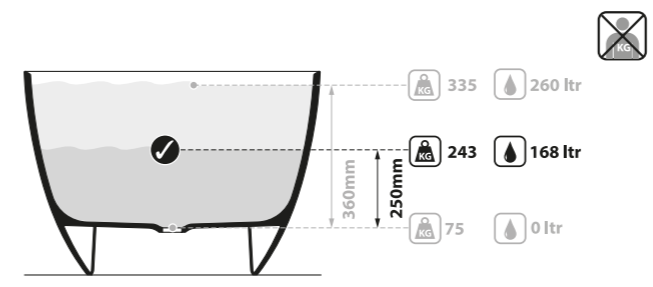

○ COR-N-SW-NO ○ CORM-N-SM-NO

CE Massachusetts Code cUPC listing by IAPMO

California, USA

Photography by: Leigh Ann Rowe

Design by: Sea Pointe Design & Remodel

SW QUARRYCAST™ White.

SM QUARRYCAST™ Standard Matt.

Qc rich in Volcanic Limestone

Personalise