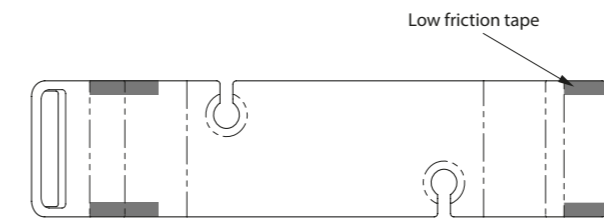

OAK WAL WHT

Tombolo 10 Contemporary bath rack.

Amalfi	Amiata 1650	Barcelona Classic	Barcelona 1700
Barcelona 1800	Elwick	ios	Napoli
Radford	Terrassa	Toulouse 1800	Warndon

OAK WAL WHT

TOM-08-xx

Side View

Underside View