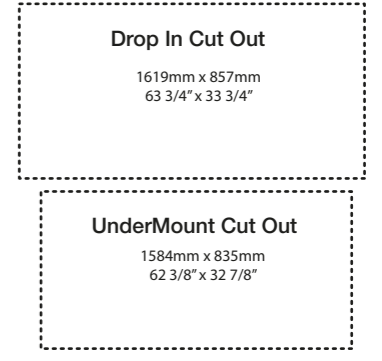

Kaldera 6

○ KAL6-N-SW-IO

l = 1650mm/65"
w = 900mm/35 3/8"
h = 480-486mm/18 7/8-19 1/8"
○ KAL6-N-SW-NO
68kg

Please note: All baths in Australia come as standard without an overflow. When installed with an optional waste kit, the overflow hole needs to be drilled on site by an installer.