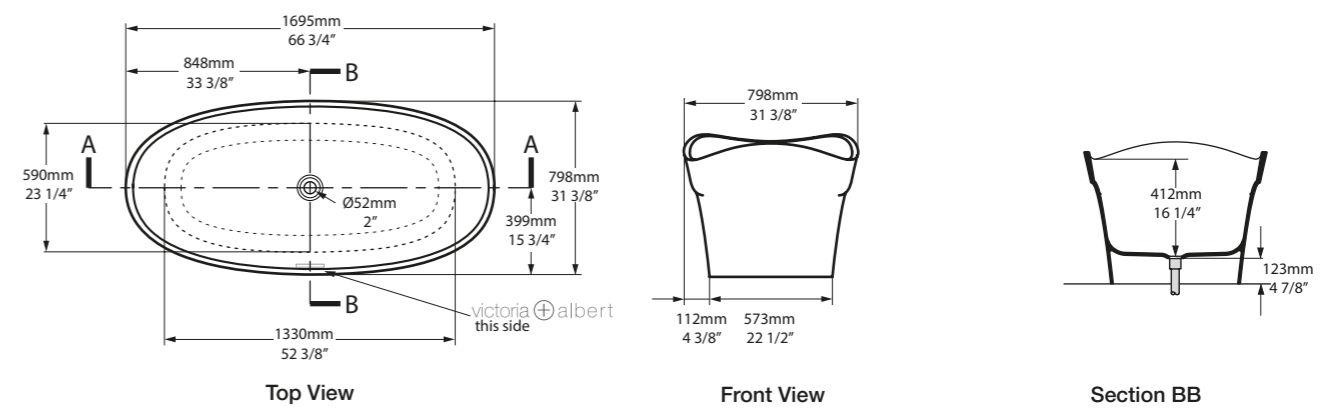

l = 1695mm/66¾"
w = 798mm/31⅜"
h = 653mm/25¾"

○ PES-N-SW-NO
🔧 PAINT-BATH
75kg

○ PES-N-SW-NO 

CE  Massachusetts Code
cUPC listing by IAPMO
Registered Design

SW QUARRYCAST™ White.

Qc rich in Volcanic Limestone™