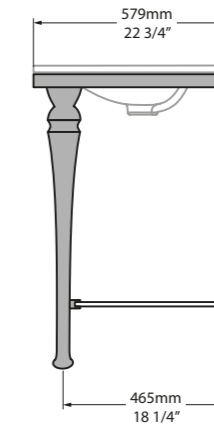

Candella 114

CAN-114-N-PC CAN-114-1TH-PC CAN-114-3TH-PC

Side view

Tap holes can be drilled by installer
Armaturenlöcher können leicht vom Installateur gebohrt werden
Les trous de robinetterie peuvent être percés par l'installateur
Pueden ser perforados por el instalador
I fori per rubinetti possono essere perforati dall'installatore

CAN-114-N-PC

CAN-114-1TH-PC

CAN-114-3TH-PC

l = 1145mm/45 1/8"
w = 579mm/22 3/4"
h = 896mm/35 1/4"

CAN-114-N-PC
CAN-114-1TH-PC
CAN-114-3TH-PC
42.5kg

Polished Chrome washstand topped with a Mandello 114 Solo basin.

- Option to order with or without tap holes;
- Two legs with elegantly formed details;
- Towel rail and a toughened glass shelf for storage;
- Wall anchors included.