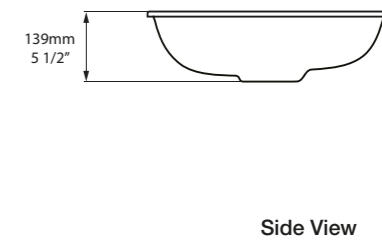

l = 641mm/25 1/4"
w = 466mm/18 3/8"
h = 132mm/5 1/4"
○ UB-KAA-65-IO
5kg

SW QUARRYCAST™ White.

QC rich in
Volcanic
Limestone

Kaldera 56

○ UB-KAL-56-IO 

CE  Massachusetts Code
cUPC listing by IAPMO

The Kaldera 56 is a simple rectangular basin designed to match the Kaldera built-in bath collection. Suitable for undermount installation, the Kaldera 56 features an internal overflow and is also available in a larger size - see Kaldera 62.