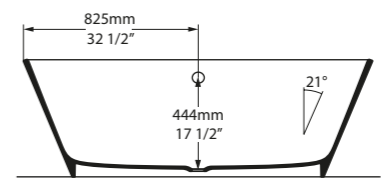

Vetralla 1650

○ VE2-N-SW-NO ○ VE2M-N-SM-NO

CE Massachusetts Code cUPC listing by IAPMO

Section AA

Vetralla 1650 is deep and double-ended with generous volume. Also offered in a smaller format called Vetralla 1500. Explore our spectrum of RAL colours in gloss or matt finishes.

l = 1650mm/65"
w = 727mm/28 5/8"
h = 550mm/21 5/8"
○ VE2-N-SW-NO
○ VE2M-N-SM-NO
PAINT-BATH
69kg

SW QUARRYCAST™ White. SM QUARRYCAST™ Standard Matt. Personalise