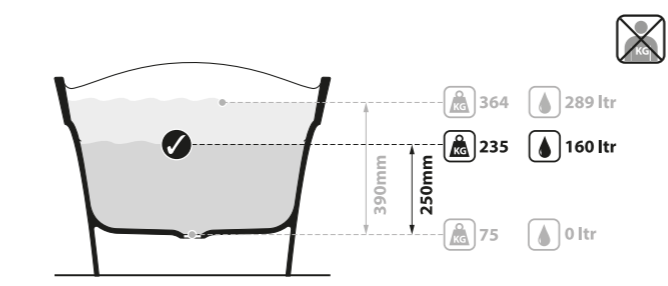

l = 1695mm/66¾"
w = 798mm/31⅜"
h = 653mm/25¾"

○ PES-N-SW-NO
🔧 PAINT-BATH
75kg

○ PES-N-SW-NO 

CE  Massachusetts Code
cUPC listing by IAPMO
Registered Design

SW QUARRYCAST™ White.

Qc rich in Volcanic Limestone™