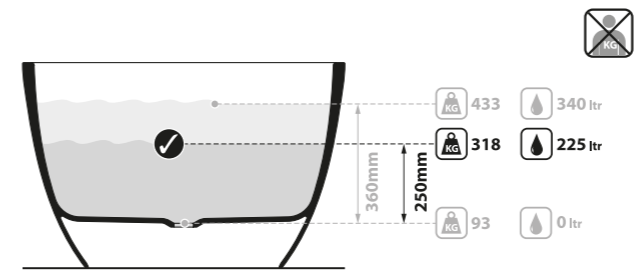

Top View

Front View

Section BB

Side View

Section AA

l = 1800mm/70 7/8"
w = 866mm/34 1/8"
h = 559mm/22"
○ BA3-N-SW-NO
◉ BA3M-N-SM-NO
PAINT-BATH
93kg

Barcelona 1800 is a design statement, ideally suited to a larger bathroom. Previously called Barcelona 3, Barcelona 1800 now features a chamfered rim for head and neck comfort, improved lower back support, and a void space underneath for waste plumbing. Explore our spectrum of RAL colours in gloss or matt finishes.