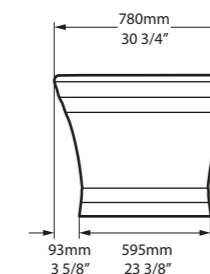

l = 1797mm/70¾"
 w = 780mm/30¾"
 h = 608mm/23⅞"

○ WOR-N-SW-NO
 🛁 PAINT-BATH
 105kg

○ WOR-N-SW-NO 

CE  Massachusetts Code
cUPC listing by IAPMO

Top View

Front View

Section BB

Side View