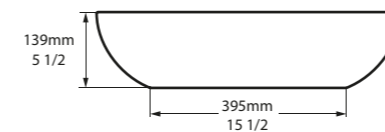

Barcelona 55

○ VB-BAR-55-IO ◻ ◻ ○ VB-BAR55M-SM-IO ◻ ◻

Top View

Side View

Front View

Section AA

l = 546mm/21 1/2"
w = 329mm/13"
h = 139mm/5 1/2"

○ VB-BAR-55-IO
◻ VB-BAR55M-SM-IO
PAINT-VB
7kg