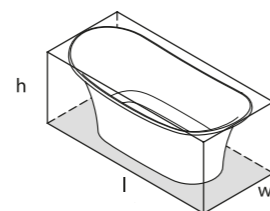

Top View

Front View

Section BB

Side View

Section AA

A deep and double-ended bateau-style bath with luxurious head and neck support. Toulouse 1800 features a void space underneath for waste plumbing. Explore our spectrum of RAL colours in gloss or matt finishes.