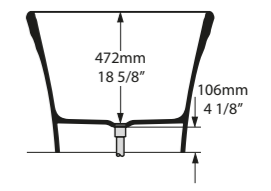

l = 1702mm/67"
w = 801mm/31½"
h = 598mm/23½"

○ WAR-N-SW-NO
🔧 PAINT-BATH
85kg

○ WAR-N-SW-NO 

CE  Massachusetts Code cUPC listing by IAPMO

Top View

Front View

Section BB

Side View