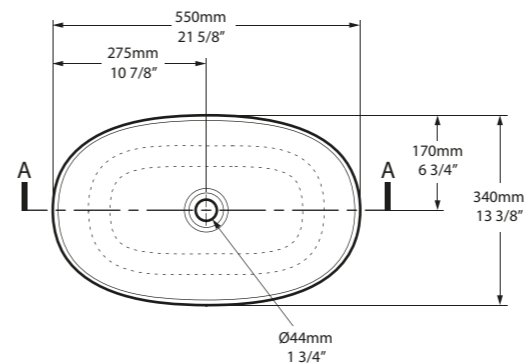

Cabrits 55

○ VB-CAB-55-NO

CE Massachusetts Code
cUPC listing by IAPMO

Top View

l = 550mm/21 5/8"
w = 340mm/13 3/8"
h = 100mm/3 7/8"

○ VB-CAB-55-NO
PAINT-VB
6kg

The Cabrits 55 basin is a low-slung, sophisticated basin featuring complex curves. Designed to complement the Cabrits bath. Explore our spectrum of RAL colours in gloss or matt finishes.

SW QUARRYCAST™ White.

Qc rich in Volcanic Limestone™

Personalise