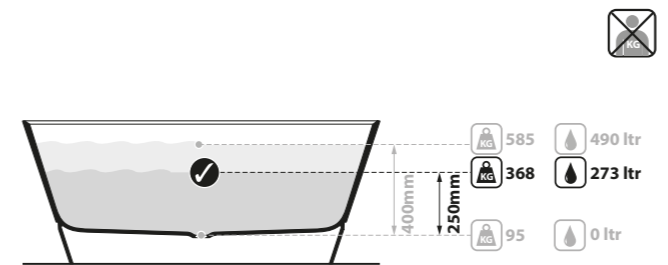

SW QUARRYCAST™ White.

Qc rich in Volcanic Limestone™

Personalise