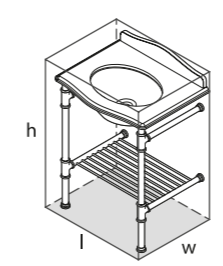

Tap holes can be drilled by installer
Armaturenlöcher können leicht vom Installateur gebohrt werden
Les trous de robinetterie peuvent être percés par l'installateur
Pueden ser perforados por el instalador
I fori per rubinetti possono essere perforati dall'installatore

- MET-61-Qxx-N-PC
- MET-61-Qxx-1TH-PC
- MET-61-Qxx-3TH-PC

l = 610mm/24"
w = 494mm/19 1/2"
h = 945mm/37 1/4"

MET-61-Qxx-N-PC
MET-61-Qxx-1TH-PC
MET-61-Qxx-3TH-PC
31kg