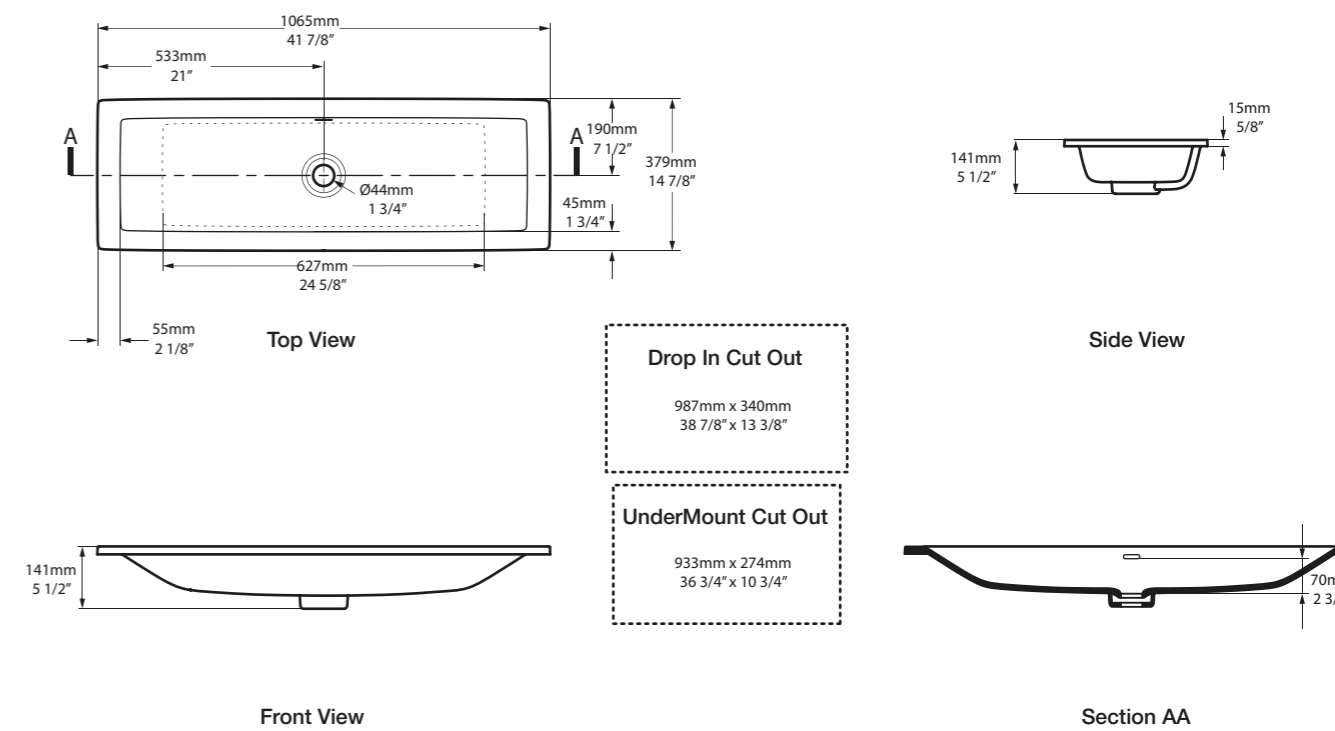

Rossendale 107

○ DU-ROS-107-IO

CE Massachusetts Code
cUPC listing by IAPMO

A long, shallow basin that can be dropped in or undermounted. Features an internal overflow. Available in three sizes - see also Rossendale 91 and Rossendale 122.