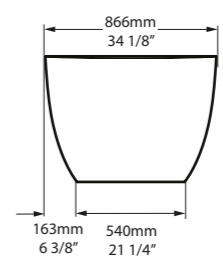

l = 1700mm/66 7/8"
w = 808mm/31 3/4"
h = 539mm/21 1/4"

○ BA2-N-SW-NO
● BA2M-N-SM-NO
PAINT-BATH
87kg

Barcelona 1700

○ BA2-N-SW-NO ● BA2M-N-SM-NO

CE UPC Massachusetts Code cUPC listing by IAPMO

Top View

Front View

Top View

Front View

Section BB

Side View

Section AA

l = 1800mm/70 7/8"
w = 866mm/34 1/8"
h = 559mm/22"
○ BA3-N-SW-NO
◉ BA3M-N-SM-NO
PAINT-BATH
93kg

Barcelona 1800 is a design statement, ideally suited to a larger bathroom. Previously called Barcelona 3, Barcelona 1800 now features a chamfered rim for head and neck comfort, improved lower back support, and a void space underneath for waste plumbing. Explore our spectrum of RAL colours in gloss or matt finishes.

l = 1785mm/70 1/4"
w = 854mm/33 5/8"
h = 552mm/21 3/4"

- BAR-N-SW-NO
- SM BARM-N-SM-NO
- PAINT-BATH
- 97kg

Barcelona Classic

- BAR-N-SW-NO
- SM BARM-N-SM-NO

Top View

Front View

Side View

Section AA