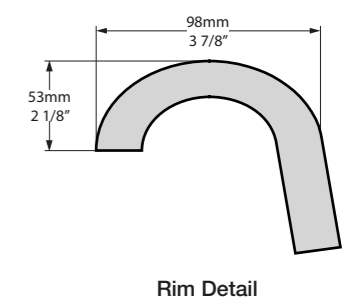

l = 1704mm/67¹/₈"
w = 809mm/31⁷/₈"
h = 752mm/29⁷/₈"

○ ROX-N-SW-NO
👤 PAINT-BATH
60kg

○ ROX-N-SW-NO 

CE  Massachusetts Code cUPC listing by IAPMO

Scottsdale, Arizona, USA

Photography by: Julianne McKay, Pearl Blossom Photography