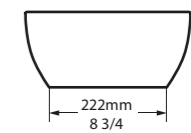

Barcelona 55

○ VB-BAR-55-IO ◻ ◻ ○ VB-BAR55M-SM-IO ◻ ◻

Side View

l = 546mm/21 1/2"
w = 329mm/13"
h = 139mm/5 1/2"

○ VB-BAR-55-IO
◻ VB-BAR55M-SM-IO
PAINT-VB
7kg

SW QUARRYCAST™ White.

SM QUARRYCAST™ Standard Matt.

Personalise