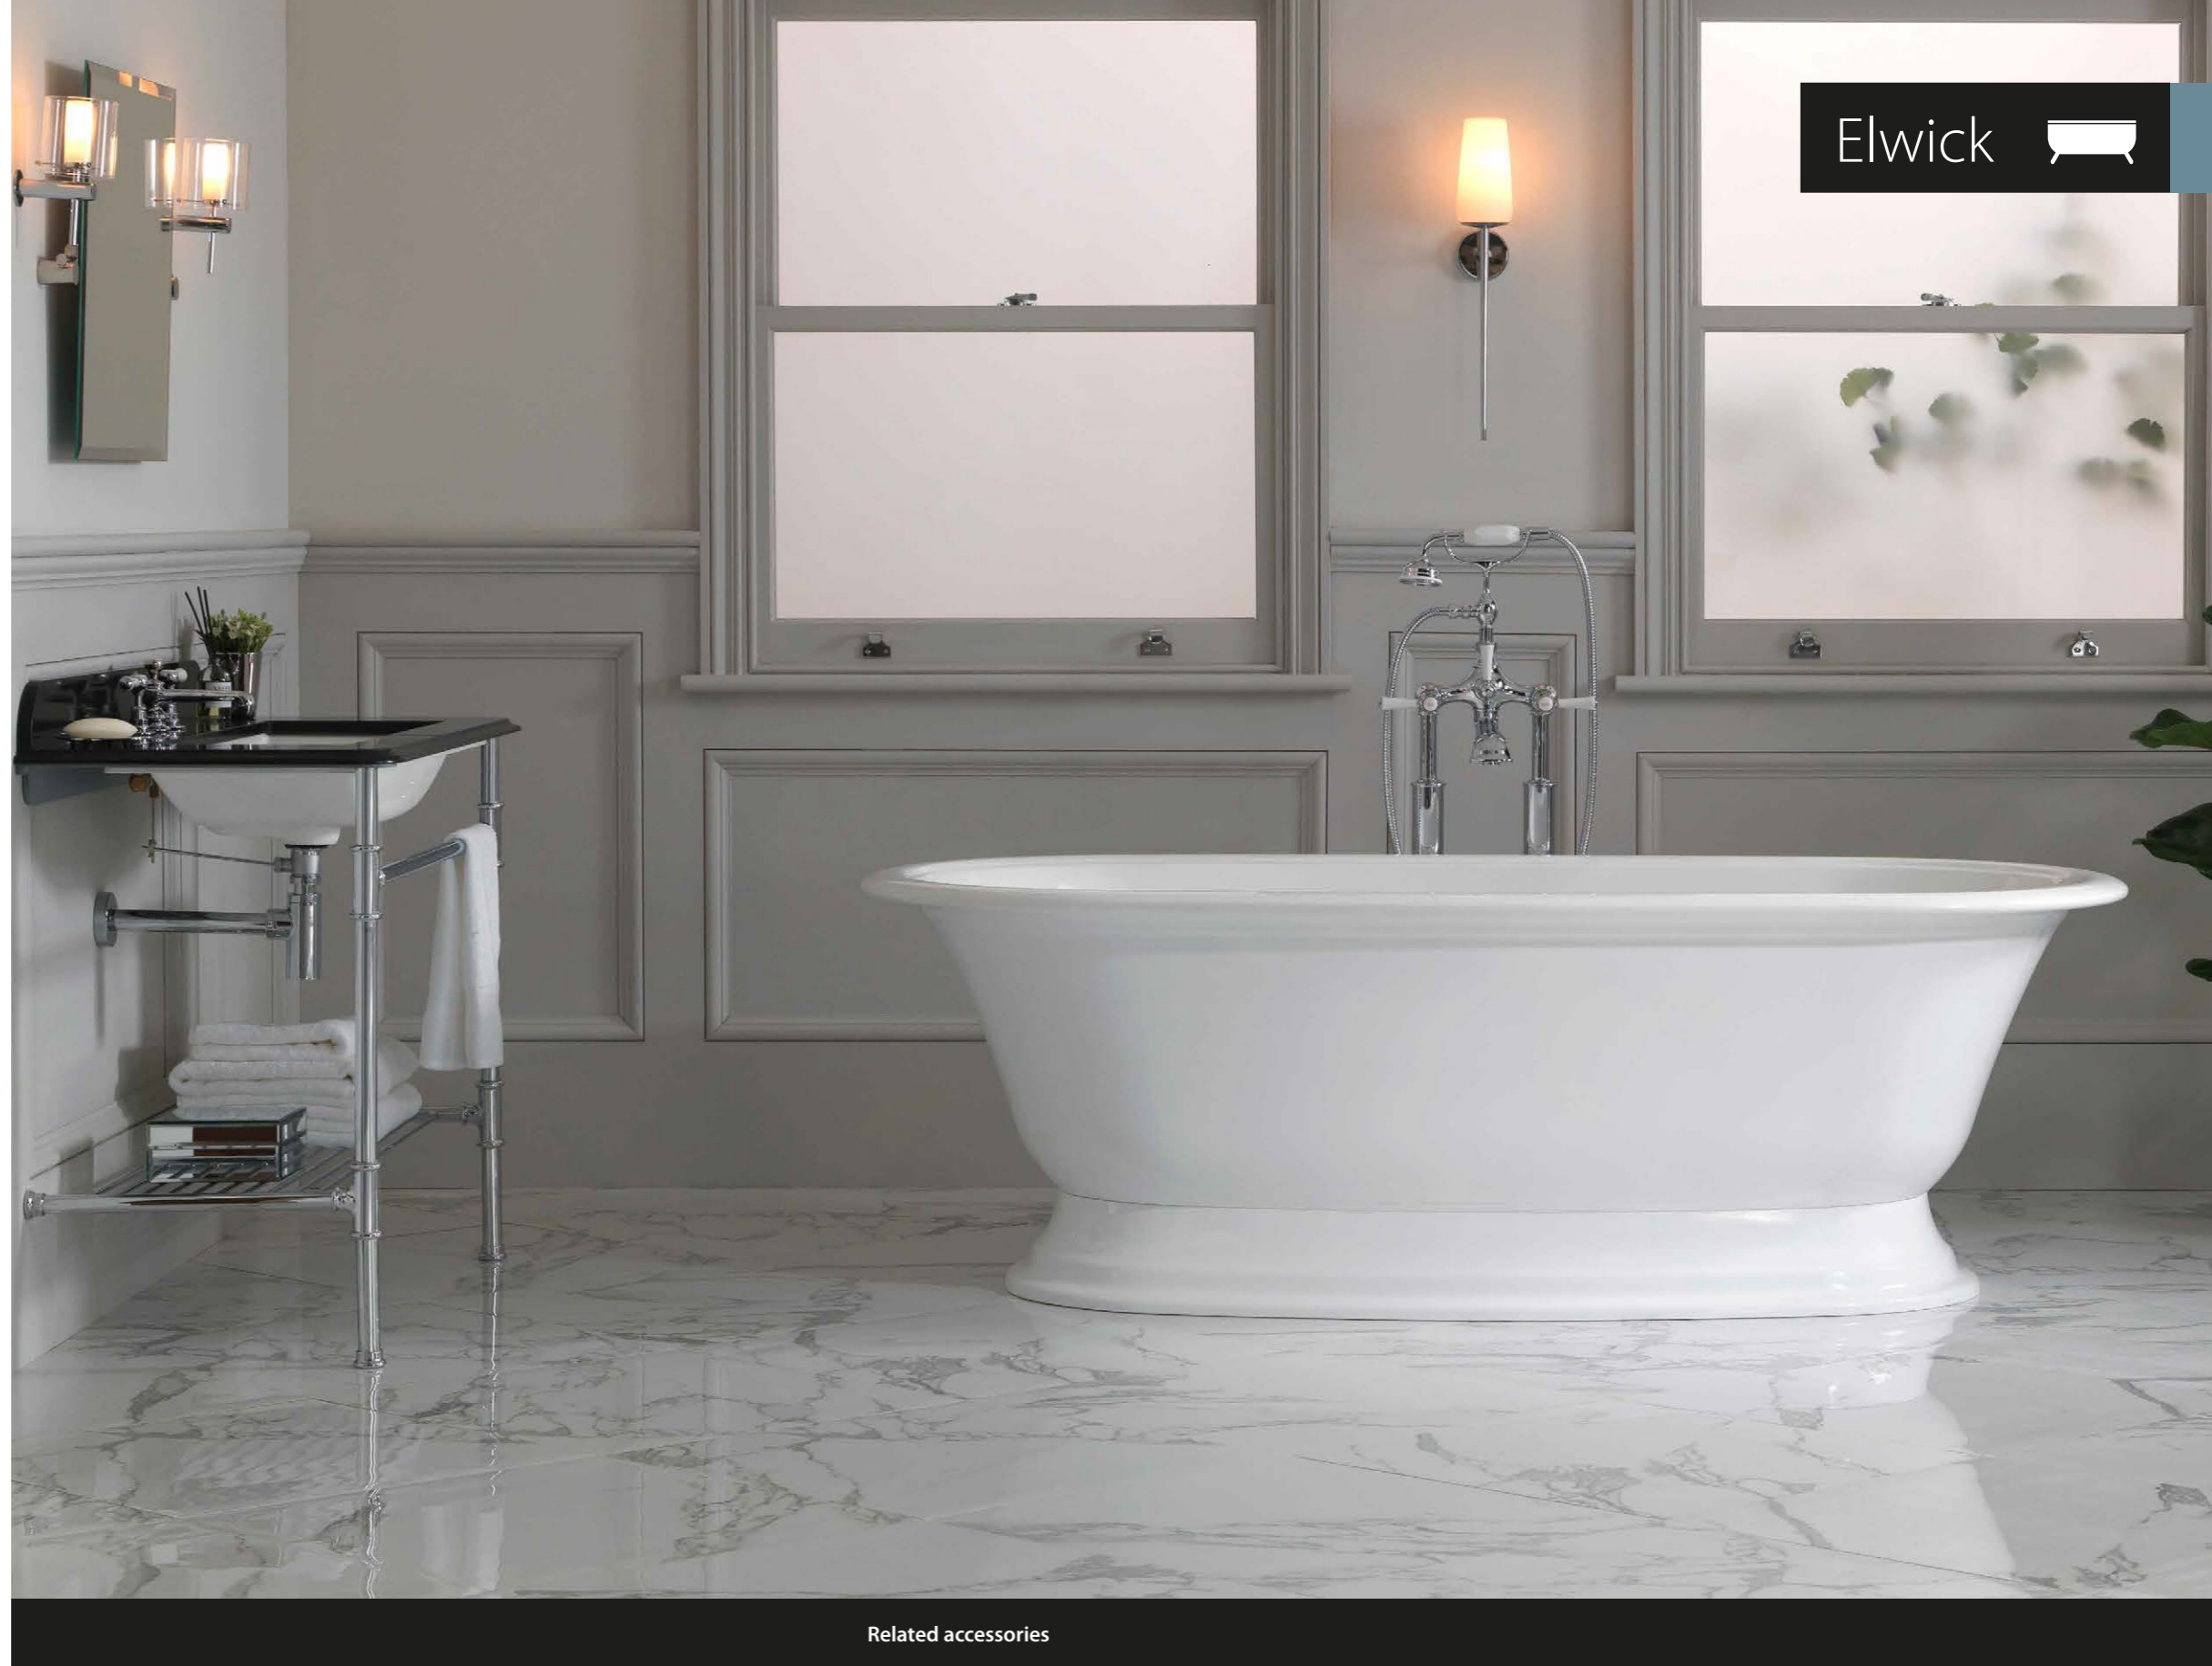

Architecture: Chris Dyson Architects

Design by: Edwina Boase

SW QUARRYCAST™ White.

rich in Volcanic Limestone

Personalise

Elwick is a generous double-ended bath, mounted on a pedestal base to hide away the waste plumbing. Subtle rim detailing brings the traditional form into the modern day. Complemented by the Radford 51 basin (page 182). Explore our spectrum of RAL colours in gloss or matt finishes.