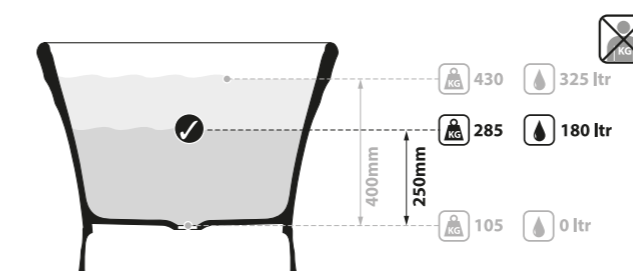

○ WOR-N-SW-NO

CE Massachusetts Code
cUPC listing by IAPMO

Sydney, New South Wales, Australia

Photography by: Katherine Lu

Design by: Higginbotham Studio

SW QUARRYCAST™ White.

Qc rich in Volcanic Limestone™

Personalise