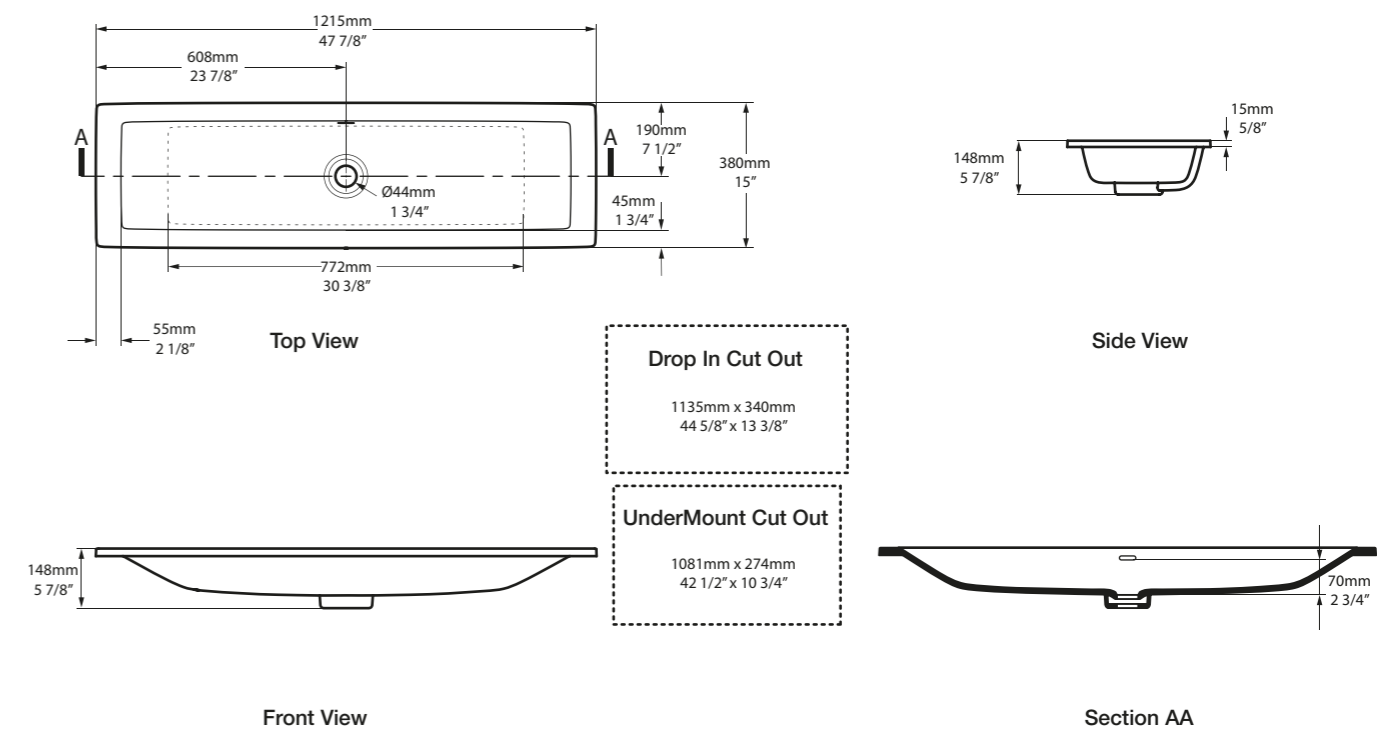

Rossendale 122

○ DU-ROS-122-IO

CE Massachusetts Code
cUPC listing by IAPMO

The largest of our Rossendale basins. A long, shallow basin that can be dropped in or undermounted. Features an internal overflow. Available in three sizes - see also Rossendale 91 and Rossendale 107.

l = 1215mm/47 7/8"
w = 380mm/15"
h = 148mm/5 7/8"
○ DU-ROS-122-IO
12kg