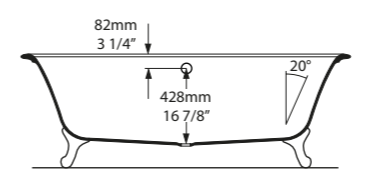

○ RAD-N-SW-NO

CE Massachusetts Code
cUPC listing by IAPMO
Registered Design

Section AA

FT-RAD-SW

Qc rich in Volcanic Limestone™

SW

QUARRYCAST™ White.

Qc rich in Volcanic Limestone™

Personalise