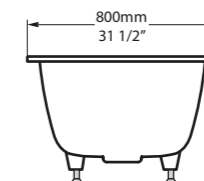

Kaldera 5

○ KAL5-N-SW-IO

l = 1500mm/59"
w = 800mm/31 1/2"
h = 480-486mm/18 7/8-19 1/8"
○ KAL5-N-SW-NO
64kg