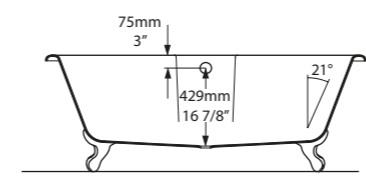

l = 1744mm/68 7/8"
 w = 798mm/31 3/8"
 h = 646mm/25 3/8"

○ CHE-N-SW-NO
 ■ PAINT-BATH
 61kg

Related accessories

  **Lario 100 Solo**
 Page 198

○ CHE-N-SW-NO

Top View

Side View

Section AA