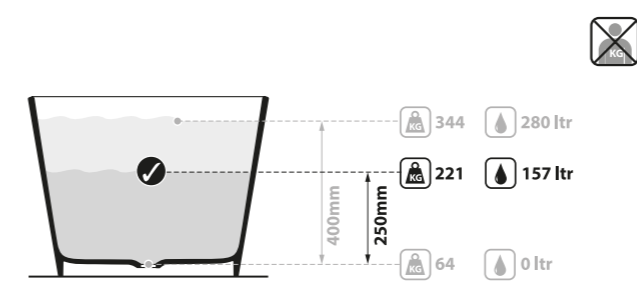

○ VE2-N-SW-NO  ○ VE2M-N-SM-NO 

CE  Massachusetts Code cUPC listing by IAPMO

Top View

Front View

Side View

Section AA

Section BB

Vetralla 1650 is deep and double-ended with generous volume. Also offered in a smaller format called Vetralla 1500. Explore our spectrum of RAL colours in gloss or matt finishes.