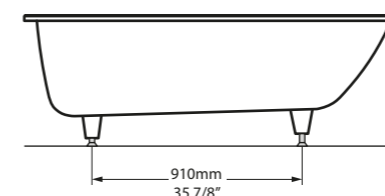

Kaldera 5

○ KAL5-N-SW-IO

l = 1500mm/59"
w = 800mm/31 1/2"
h = 480-486mm/18 7/8-19 1/8"
○ KAL5-N-SW-NO
64kg