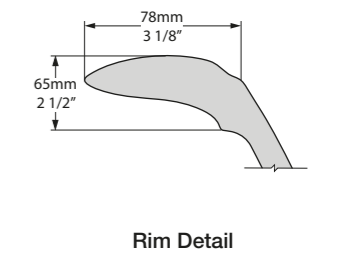

○ RAD-N-SW-OF + ELW-B-SW ©

CE Massachusetts Code cUPC listing by IAPMO Registered Design