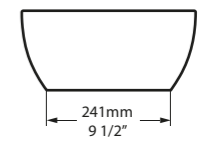

Barcelona 64

○ VB-BAR-64-NO ○ VB-BAR64M-SM-NO

Massachusetts Code
cUPC listing by IAPMO

Side View

l = 635mm/25"
w = 346mm/13 5/8"
h = 169mm/6 5/8"

○ VB-BAR-64-NO
○ VB-BAR64M-SM-NO
PAINT-VB
8kg

The Barcelona 64 is a generous pebble-shaped basin; the perfect complement to the Barcelona baths. Explore our spectrum of RAL colours in gloss or matt finishes. See also Barcelona 48 and Barcelona 55.

SW QUARRYCAST™ White. **SM** QUARRYCAST™ Standard Matt.

rich in Volcanic Limestone Personalise