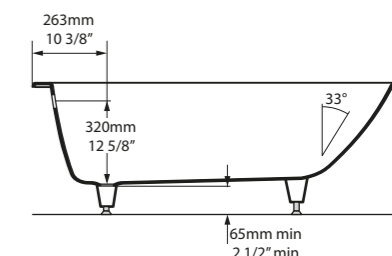

Kaldera 5

○ KAL5-N-SW-IO

l = 1500mm/59"
w = 800mm/31 1/2"
h = 480-486mm/18 7/8-19 1/8"
○ KAL5-N-SW-NO
64kg