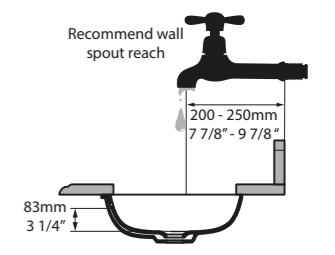

Metallo 61 Quartz

MET-61-Qxx-N-PC MET-61-Qxx-1TH-PC MET-61-Qxx-3TH-PC

Section AA

Tap holes can be drilled by installer
Armaturenlöcher können leicht vom Installateur gebohrt werden
Les trous de robinetterie peuvent être percés par l'installateur
Pueden ser perforados por el instalador
I fori per rubinetti possono essere perforati dall'installatore

- MET-61-Qxx-N-PC
- MET-61-Qxx-1TH-PC
- MET-61-Qxx-3TH-PC

l = 610mm/24"
w = 494mm/19 1/2"
h = 945mm/37 1/4"

MET-61-Qxx-N-PC
MET-61-Qxx-1TH-PC
MET-61-Qxx-3TH-PC
31kg

Quartz-topped washstand with an undermounted Kaali 46 basin.

- Choice of White, Black or Biscuit Quartz top;
- Removable upstand in same material finish;
- Option to order with or without tap holes;
- Two Polished Chrome legs with distinctive tee joint detailing;
- Towel rail and rack for storage;
- Wall anchors included.