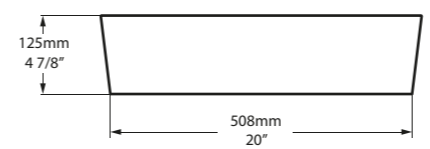

○ VB-IOS-54-NO ○ VB-IOS54M-SM-NO

Massachusetts Code
cUPC listing by IAPMO

Top View

Front View

The ios 54 is a rimless countertop basin designed to complement the ios bath. Also available in a larger size - see ios 80. Explore our spectrum of RAL colours in gloss or matt finishes.

l = 540mm/21 1/4"
w = 362mm/14 1/4"
h = 125mm/4 7/8"
○ VB-IOS-54-NO
○ VB-IOS54M-SM-NO
PAINT-VB
7kg

SW QUARRYCAST™ White. **SM** QUARRYCAST™ Standard Matt.

rich in Volcanic Limestone™ Personalise