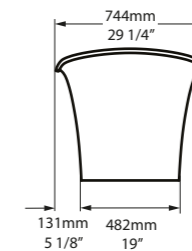

Toulouse 1500

○ TO1-N-SW-NO ○ TO1M-N-SM-NO

CE Massachusetts Code: Pending
cUPC listing by IAPMO: Pending

Front View

Section AA

l = 1519mm/59 3/4"
w = 744mm/29 1/4"
h = 645mm/25 3/8"

○ TO1-N-SW-NO
○ TO1M-N-SM-NO
PAINT-BATH
59kg

Toulouse 1500 bears all the hallmarks of the classic Toulouse bath; an elegant rolled rim, with a seamless design that falls to the floor. Toulouse 1500 is perfect for smaller bathrooms where space is at a premium. The bath also features a void space underneath for waste plumbing. Explore our spectrum of RAL colours in gloss or matt finishes.

SW QUARRYCAST™ White. **SM** QUARRYCAST™ Standard Matt.

Qc rich in Volcanic Limestone Personalise