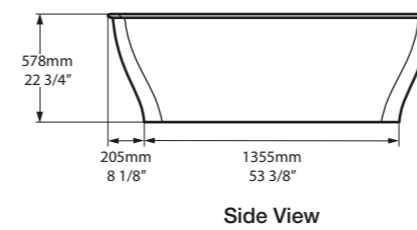

l = 1765mm/69½"
w = 798mm/31⅜"
h = 578mm/22¾"

○ PEM-N-SW-NO
🛁 PAINT-BATH
88kg

○ PEM-N-SW-NO 

CE  Massachusetts Code
cUPC listing by IAPMO

SW QUARRYCAST™ White.

QC rich in Volcanic Limestone™

Personalise

Inspired by the sea, the double-ended Pescadero features an undulating rim, designed to form a distinctive, asymmetrical 'wave'. Features a void space underneath for waste plumbing. Explore our spectrum of RAL colours in gloss or matt finishes.