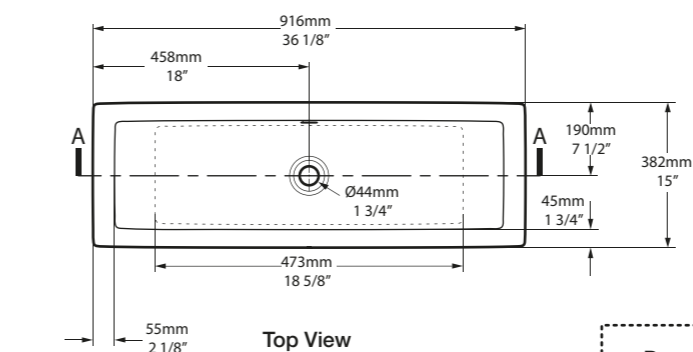

Rossendale 91

○ DU-ROS-91-IO

CE Massachusetts Code
cUPC listing by IAPMO

Top View

Side View

Drop In Cut Out

833mm x 340mm
32 3/4" x 13 3/8"

UnderMount Cut Out

779mm x 274mm
30 5/8" x 10 3/4"

Front View