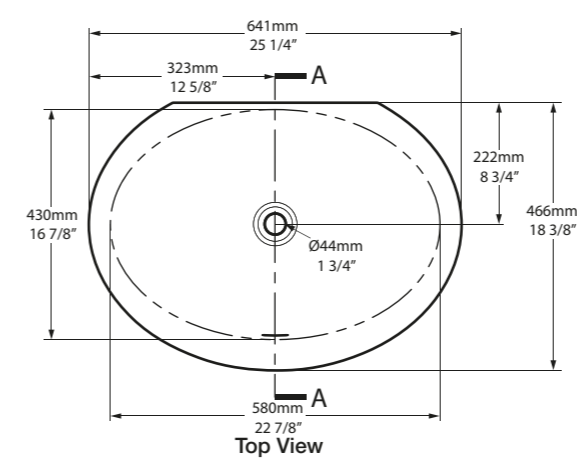

Kaali 65

○ UB-KAA-65-IO

CE Massachusetts Code
cUPC listing by IAPMO

Side View