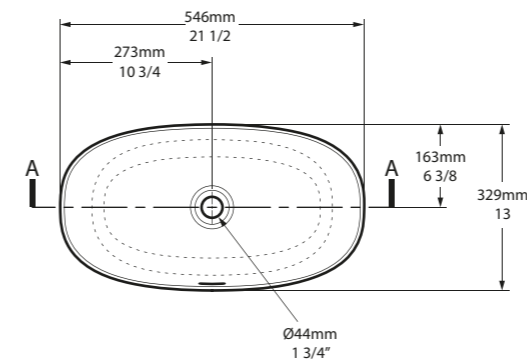

Barcelona 55

○ VB-BAR-55-IO ◻ ◻ ○ VB-BAR55M-SM-IO ◻ ◻

Top View