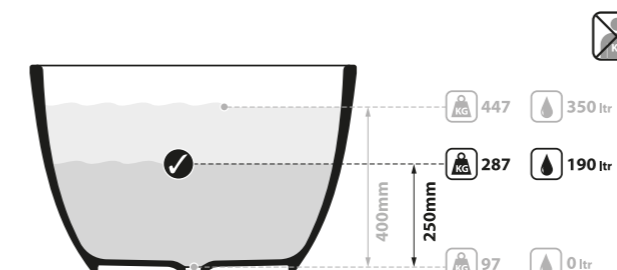

- SW QUARRYCAST™ White.
- SM QUARRYCAST™ Standard Matt.
- QC rich in Volcanic Limestone
- Personalise