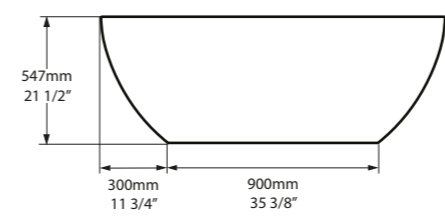

l = 1500mm/59"
w = 800mm/31½"
h = 547mm/21½"

- COR-N-SW-NO
- ⊗ CORM-N-SM-NO
- 🔧 PAINT-BATH
- 75kg

○ COR-N-SW-NO ○ CORM-N-SM-NO

CE Massachusetts Code cUPC listing by IAPMO

Top View

Front View

Section BB

Side View