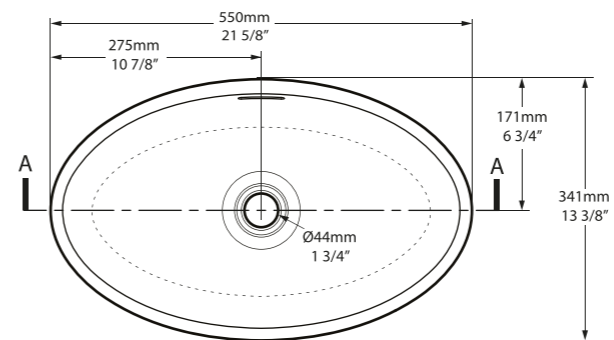

Top View

Side View

Front View

Section AA