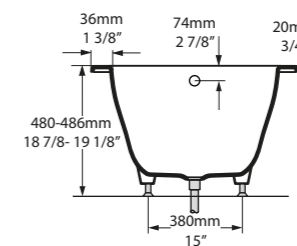

Kaldera 5

○ KAL5-N-SW-IO

l = 1500mm/59"
w = 800mm/31 1/2"
h = 480-486mm/18 7/8-19 1/8"
○ KAL5-N-SW-NO
64kg