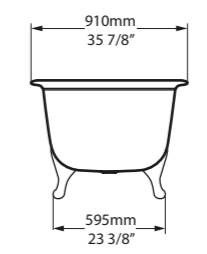

○ RAD-N-SW-NO

CE Massachusetts Code
cUPC listing by IAPMO
Registered Design

Front View

FT-RAD-SW

Qc rich in Volcanic Limestone™

SW

QUARRYCAST™ White.

Qc rich in Volcanic Limestone™

Personalise