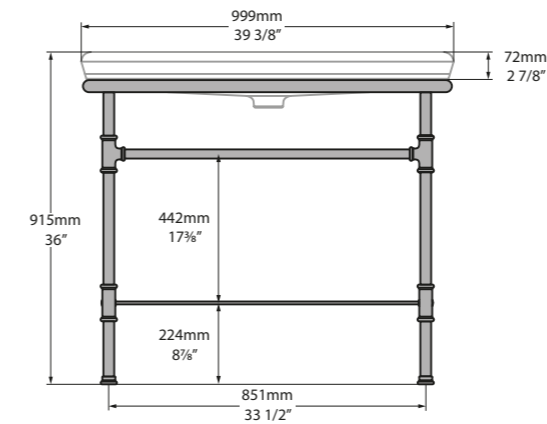

Metallo 100

MET-100-N-PC MET-100-1TH-PC MET-100-3TH-PC

Front view

Section AA

Tap holes can be drilled by installer
Armaturenlöcher können leicht vom Installateur gebohrt werden
Les trous de robinetterie peuvent être percés par l'installateur
Pueden ser perforados por el instalador
I fori per rubinetti possono essere perforati dall'installatore

- MET-100-N-PC
- MET-100-1TH-PC
- MET-100-3TH-PC