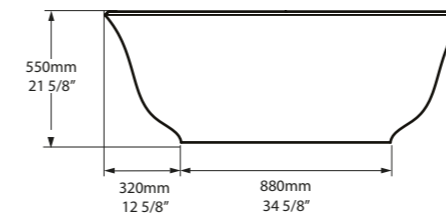

Amiata 1500

○ AMT1-N-SW-NO ○ AMT1M-N-SM-NO

CE Massachusetts Code: Pending
cUPC listing by IAPMO: Pending

Side View

Section AA

Amiata 1500 follows the same iconic design as the Amiata 1650, in a more compact footprint. Featuring a void space underneath for waste plumbing. Explore our spectrum of RAL colours in gloss or matt finishes.

l = 1519mm/59 3/4"
w = 726mm/28 5/8"
h = 550mm/21 5/8"

○ AMT1-N-SW-NO
○ AMT1M-N-SM-NO
PAINT-BATH
73kg

SW QUARRYCAST™ White.

SM QUARRYCAST™ Standard Matt.

QC rich in Volcanic Limestone™

Personalise