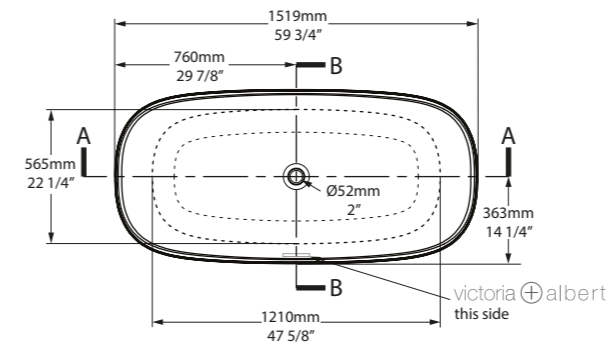

Amiata 1500

○ AMT1-N-SW-NO ○ AMT1M-N-SM-NO

CE Massachusetts Code: Pending
cUPC listing by IAPMO: Pending

Top View