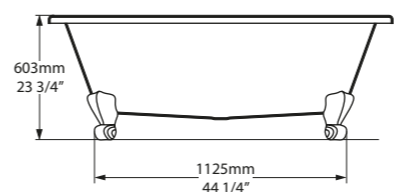

○ RIC-N-SW-NO

Section AA