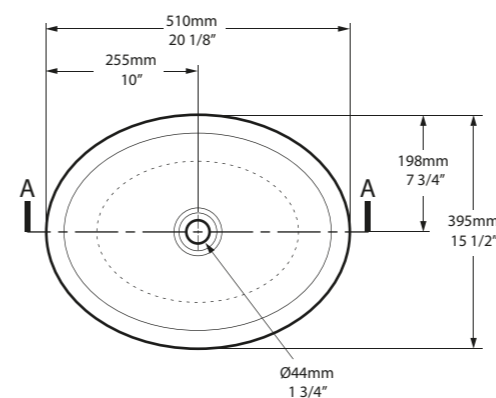

○ VB-RAD-51-NO

Massachusetts Code
cUPC listing by IAPMO

Top View

l = 510mm/20 1/8"
w = 395mm/15 1/2"
h = 115mm/4 1/2"

○ VB-RAD-51-NO
PAINT-VB
5kg

QUARRYCAST™ White.

rich in
Volcanic
Limestone

Personalise