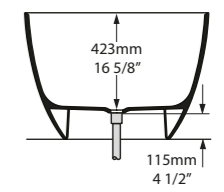

l = 1785mm/70 1/4"
w = 854mm/33 5/8"
h = 552mm/21 3/4"

- BAR-N-SW-NO
- SM BARM-N-SM-NO
- PAINT-BATH
- 97kg

Barcelona Classic

- BAR-N-SW-NO
- SM BARM-N-SM-NO

Top View

Front View

Side View

Section AA

l = 1500mm/59"
w = 800mm/31½"
h = 547mm/21½"

- COR-N-SW-NO
- ⊗ CORM-N-SM-NO
- 🔧 PAINT-BATH
- 75kg

○ COR-N-SW-NO ○ CORM-N-SM-NO

CE Massachusetts Code cUPC listing by IAPMO

Top View

Front View

Section BB

Side View