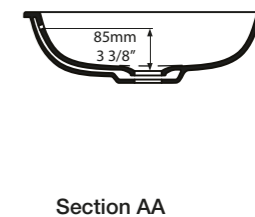

l = 641mm/25 1/4"
w = 466mm/18 3/8"
h = 132mm/5 1/4"
○ UB-KAA-65-IO
5kg

SW QUARRYCAST™ White.

QC rich in
Volcanic
Limestone

Kaldera 56

○ UB-KAL-56-IO 

CE  Massachusetts Code
cUPC listing by IAPMO

The Kaldera 56 is a simple rectangular basin designed to match the Kaldera built-in bath collection. Suitable for undermount installation, the Kaldera 56 features an internal overflow and is also available in a larger size - see Kaldera 62.