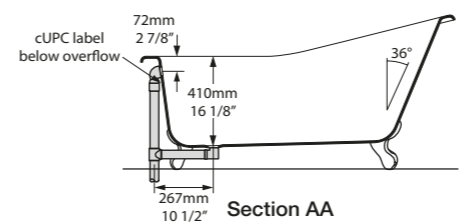

l = 1537mm/60½"
w = 762mm/30"
h = 786mm/31"

○ SHR-N-SW-NO
🔧 PAINT-BATH
53kg

○ SHR-N-SW-NO

Top View

Section AA

Front View

Section BB

CE UPC Massachusetts Code cUPC listing by IAPMO