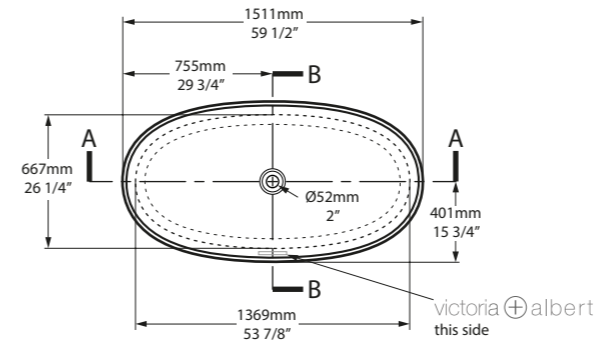

○ IOS-N-SW-NO ○ IOSM-N-SM-NO

CE Massachusetts Code
cUPC listing by IAPMO

Top View