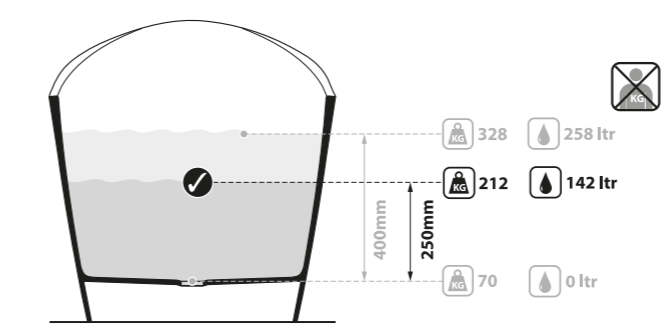

l = 1632mm/64¼"
 w = 794mm/31¼"
 h = 859mm/33⅞"

- AML-N-SW-NO
- ⊗ AMLM-N-SM-NO
- 🚰 PAINT-BATH
- 70kg

Related accessories

Amalfi 55
 Page 156

○ AML-N-SW-NO   AMLM-N-SM-NO 

  Massachusetts Code cUPC listing by IAPMO