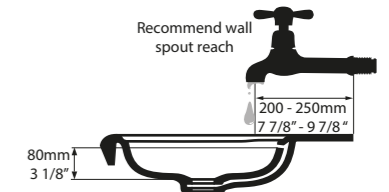

- Option to order with or without tap holes;
- Two legs with distinctive tee joint detailing;
- Towel rail and rack for storage;
- Wall anchors included.

Metallo 100

MET-100-N-PC MET-100-1TH-PC MET-100-3TH-PC

Section AA

Tap holes can be drilled by installer
Armaturenlöcher können leicht vom Installateur gebohrt werden
Les trous de robinetterie peuvent être percés par l'installateur
Pueden ser perforados por el instalador
I fori per rubinetti possono essere perforati dall'installatore

- MET-100-N-PC
- MET-100-1TH-PC
- MET-100-3TH-PC

l = 999mm/39 3/8"
w = 479mm/18 7/8"
h = 915mm/36"

MET-100-N-PC
MET-100-1TH-PC
MET-100-3TH-PC
33kg