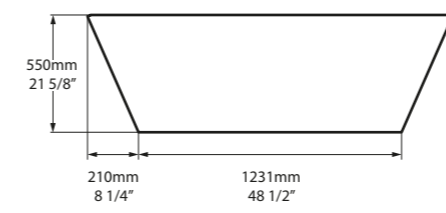

Vetralla 1650

○ VE2-N-SW-NO ○ VE2M-N-SM-NO

CE Massachusetts Code cUPC listing by IAPMO

Side View

Vetralla 1650 is deep and double-ended with generous volume. Also offered in a smaller format called Vetralla 1500. Explore our spectrum of RAL colours in gloss or matt finishes.

l = 1650mm/65"
w = 727mm/28 5/8"
h = 550mm/21 5/8"
○ VE2-N-SW-NO
○ VE2M-N-SM-NO
PAINT-BATH
69kg

SW QUARRYCAST™ White. SM QUARRYCAST™ Standard Matt. Personalise