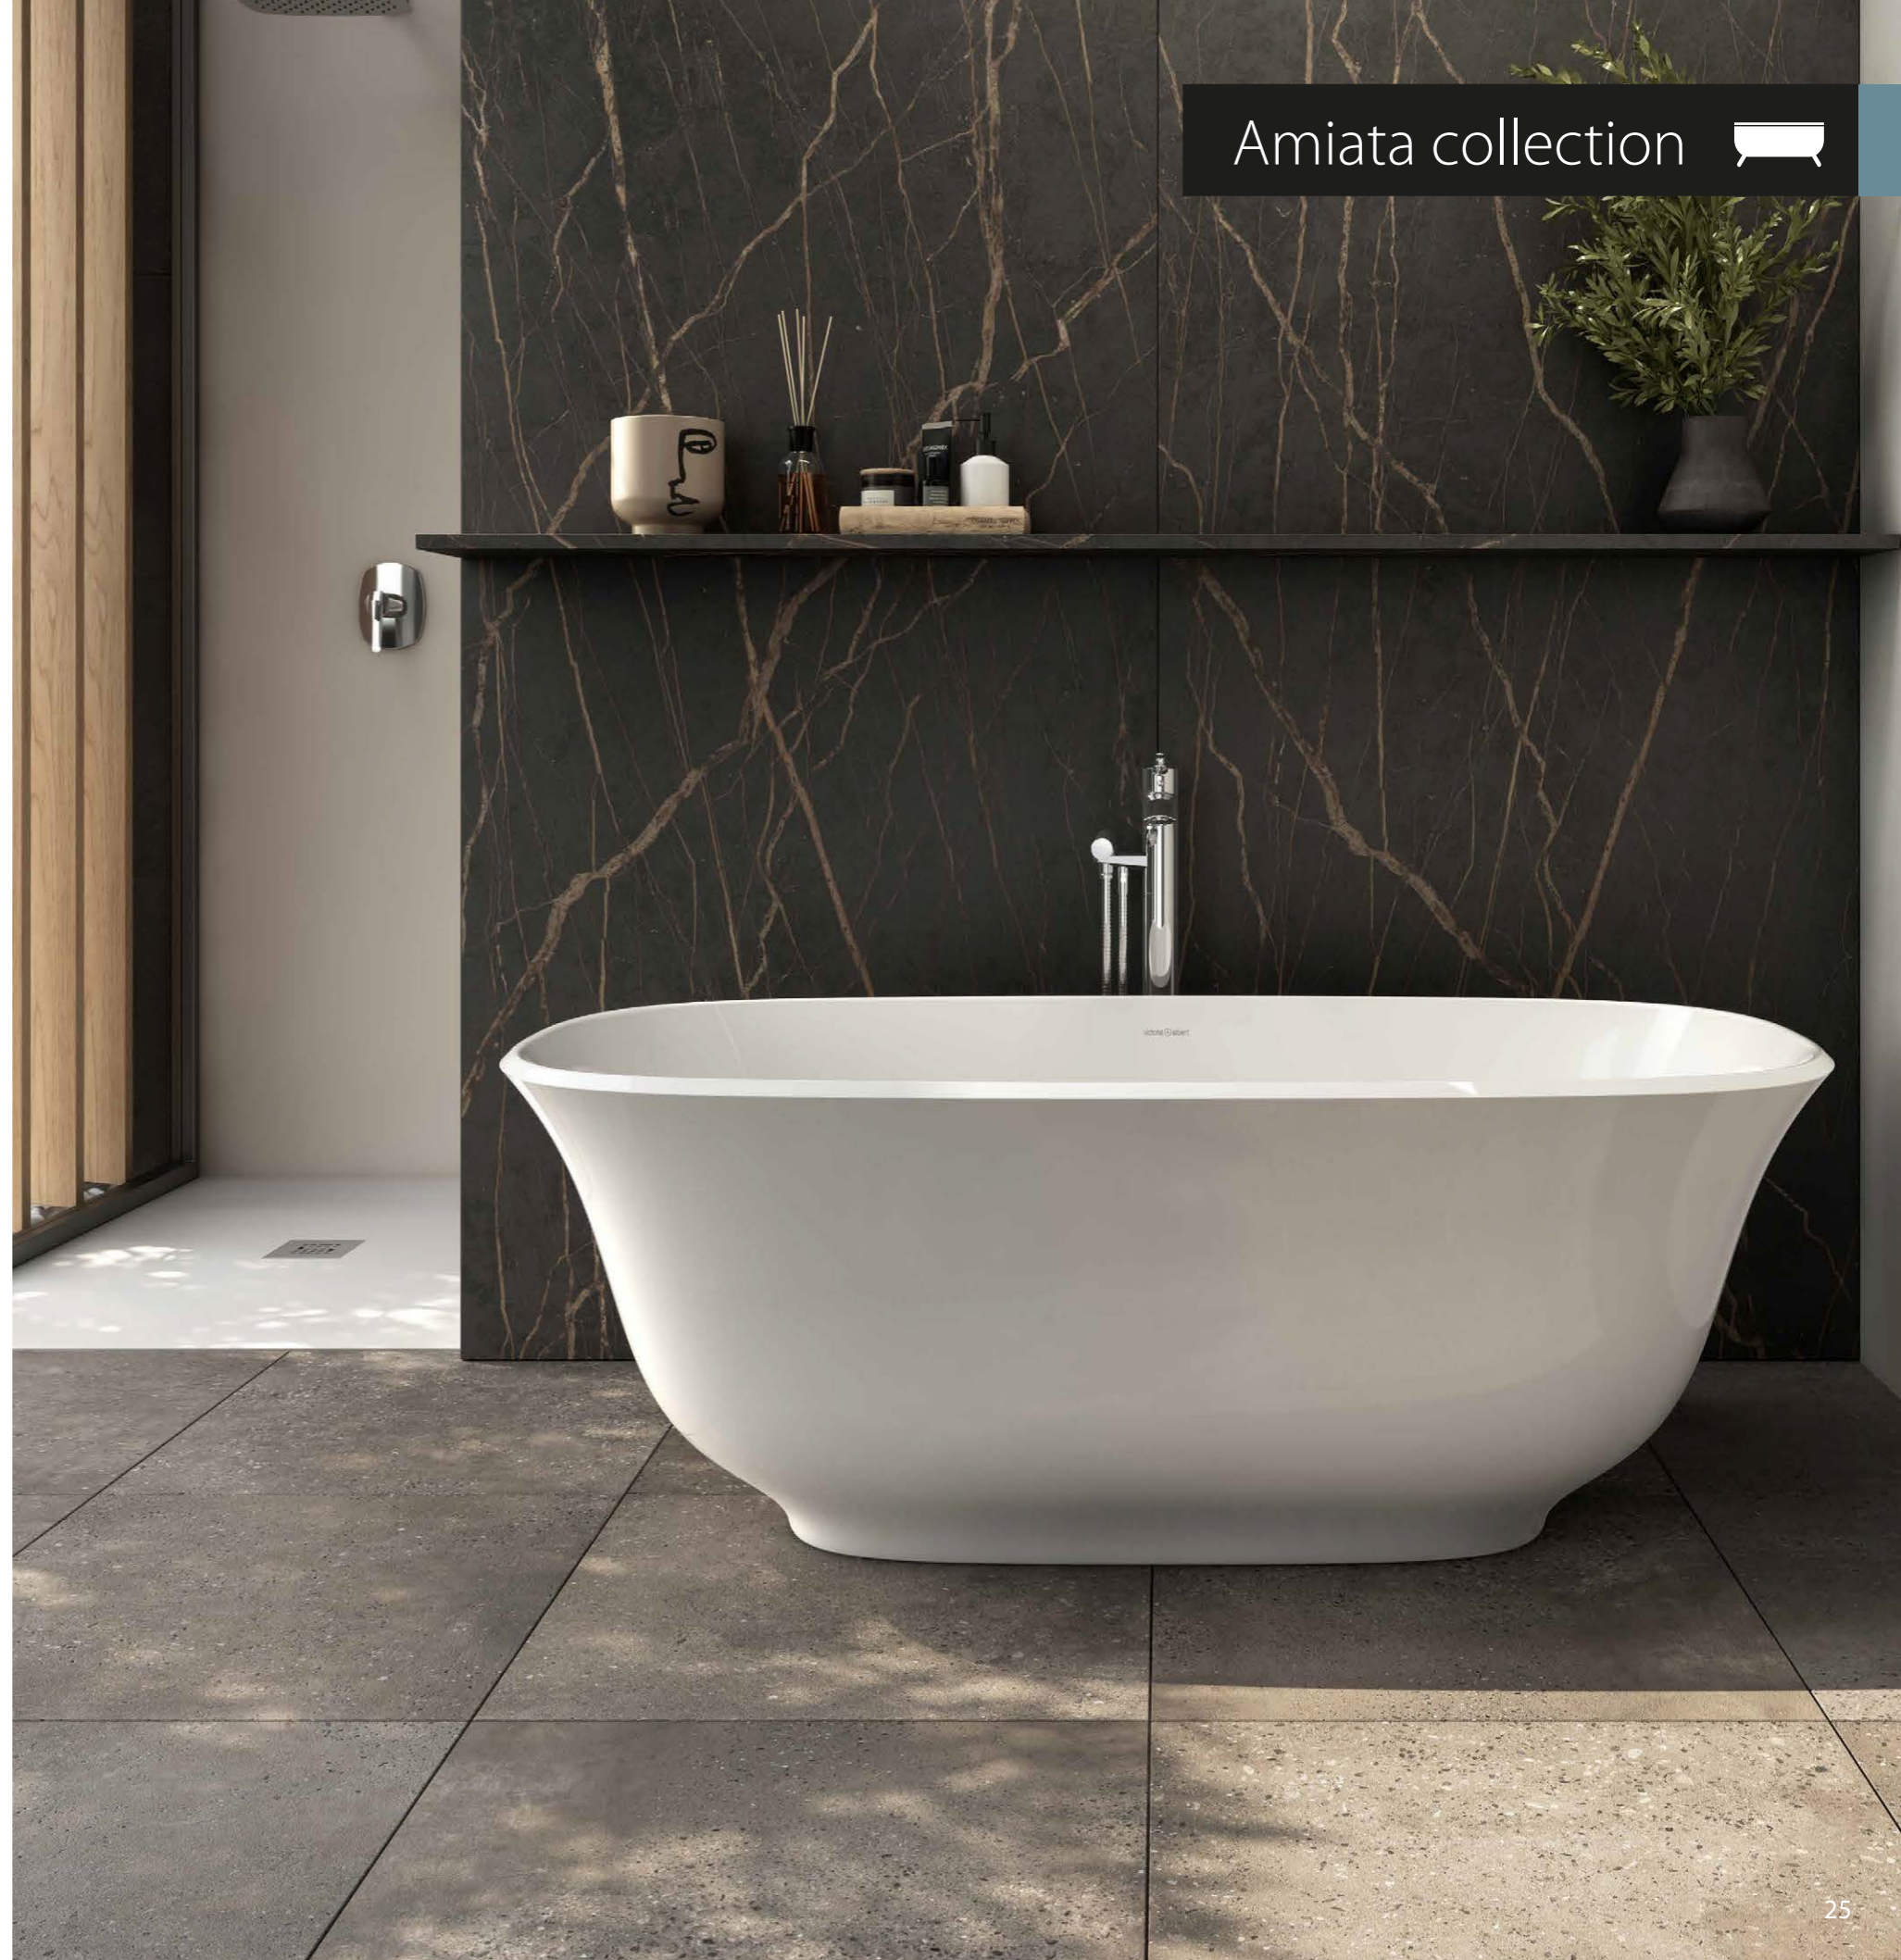

reddot award 2015
winner

MENEGHELLO PAOLELLI
ASSOCIATI

The award-winning Amiata collection was designed by Meneghello Paoletti Associati. This collection, with its organic curves and elegant proportions, offers classic style and ergonomics. Amiata works perfectly in both traditional and modern spaces. The Amiata is now available in two sizes, offering design solutions for compact bathrooms. Complemented by the Amiata 60 basin (page 158). Explore our spectrum of RAL colours in gloss or matt finishes.

Amiata collection