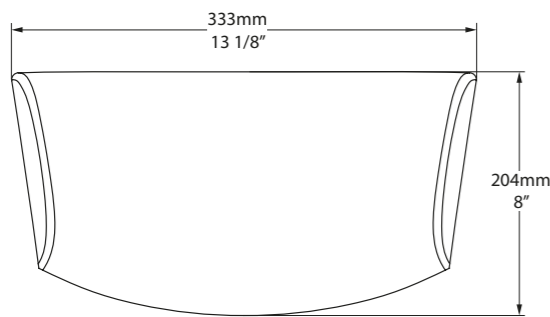

Amalfi Headrest

Dedicated headrest - Black.

HR-AML-xx

Front View

Napoli Headrest

Dedicated headrest - Black.

HR-NAP-xx

Handles

Set of two handles.

K-HAN01-xx