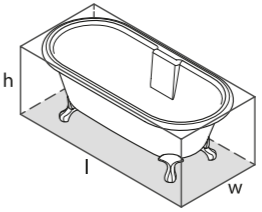

l = 1744mm/68 7/8"
 w = 798mm/31 3/8"
 h = 646mm/25 3/8"

○ CHE-N-SW-NO
 ■ PAINT-BATH
 61kg

Related accessories

  **Lario 100 Solo**
 Page 198

○ CHE-N-SW-NO

Top View

Side View

Section AA