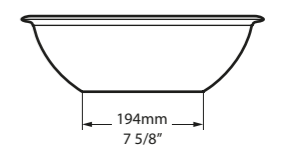

○ VB-DRA-40-NO

Top View

Rim Detail

Side View

The Drayton 40 is a traditional countertop basin with subtle rim detailing. Designed to complement the Drayton freestanding bath. Explore our spectrum of RAL colours in gloss or matt finishes.

l = 400mm/15 3/4"
w = 400mm/15 3/4"
h = 123mm/4 7/8"
○ VB-DRA-40-NO
PAINT-VB
4kg

Personalise