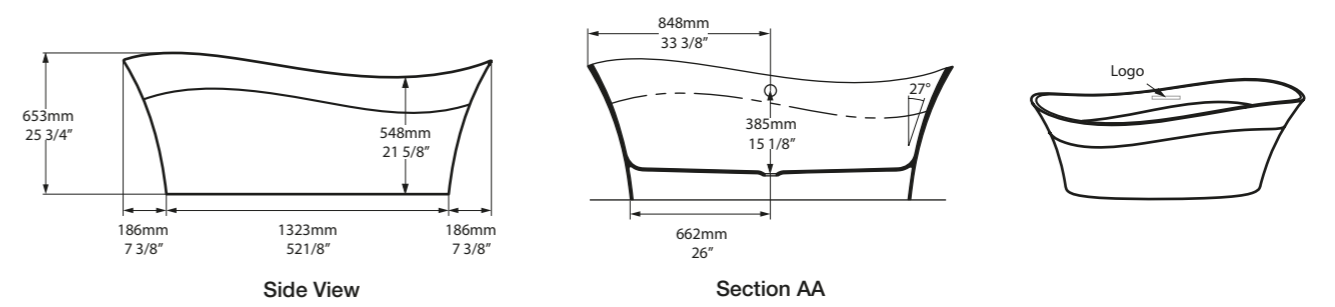

○ PES-N-SW-NO

CE Massachusetts Code
cUPC listing by IAPMO
Registered Design