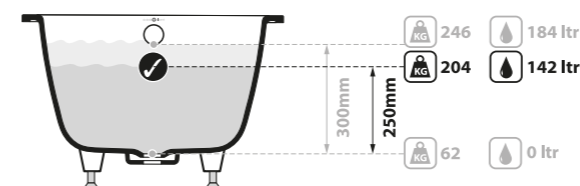

Kaldera 4
1500 x 750
Page 148

Kaldera 5
1500 x 800
Page 150

Kaldera 6
1650 x 900
Page 152

Drop-in	✓	✓	✓
Undermount	✓	✓	✓

Kaldera 4

○ KAL4-N-SW-IO

CE  Massachusetts Code cUPC listing by IAPMO

l = 1500mm/59"
w = 750mm/29 1/2"
h = 480-486mm/18 7/8"-19 1/8"
○ KAL4-N-SW-NO
62kg