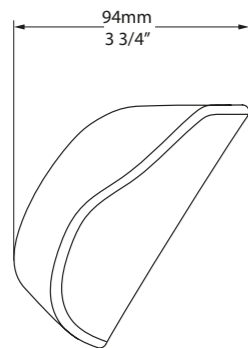

HR-AML-xx

Side View