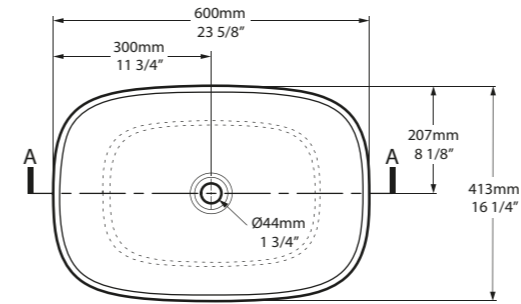

l = 550mm/21 5/8"
w = 340mm/13 3/8"
h = 168mm/6 5/8"

○ VB-AML-55-NO
○ VB-AML55M-SM-NO
PAINT-VB
6kg

SW QUARRYCAST™ White. **SM** QUARRYCAST™ Standard Matt.

   Personalise

Amiata 60

○ VB-AMT-60-NO 

CE  Massachusetts Code
cUPC listing by IAPMO