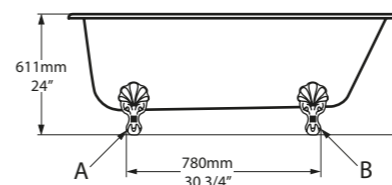

l = 1705mm/67 1/8"
 w = 776mm/30 1/2"
 h = 611mm/24"

○ HAM-N-SW-NO
 🛠 PAINT-BATH
 63kg

Related accessories

  **Drayton 40**
 Page 168

○ HAM-N-SW-NO

Top View

Side View

Section AA