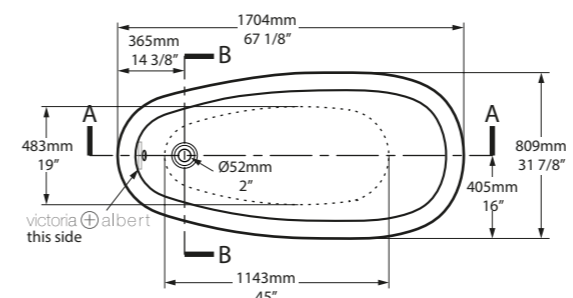

l = 1704mm/67¹/₈"
w = 809mm/31⁷/₈"
h = 752mm/29⁷/₈"

○ ROX-N-SW-NO
👤 PAINT-BATH
60kg

○ ROX-N-SW-NO 

CE  Massachusetts Code cUPC listing by IAPMO

Scottsdale, Arizona, USA

Photography by: Julianne McKay, Pearl Blossom Photography