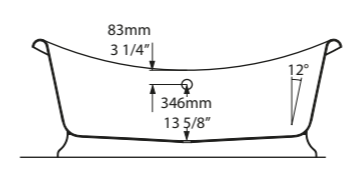

○ MAR-N-SW-NO + MAR-B-SW

CE Massachusetts Code
cUPC listing by IAPMO

Section AA

Watch Hill, Rhode Island, USA

Photography by: © Stephen Kent Johnson/OTTO

Design by: Studio Giancarlo Valle

QUARRYCAST™ White.

rich in Volcanic Limestone™

Personalise