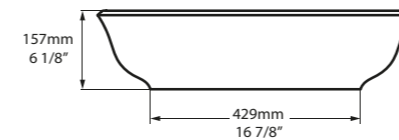

Amiata 60

○ VB-AMT-60-NO

CE Massachusetts Code
cUPC listing by IAPMO

Top View

Front View

reddot award 2015
winner

The Amiata 60 is a generously sized countertop basin, designed to complement the Amiata freestanding bath. Designed by Meneghello Paoletti Associati. Explore our spectrum of RAL colours in gloss or matt finishes.

l = 600mm/23 5/8"
w = 413mm/16 1/4"
h = 157mm/6 1/8"

○ VB-AMT-60-NO
PAINT-VB
9kg

SW QUARRYCAST™ White.

Qc rich in Volcanic Limestone™

Personalise