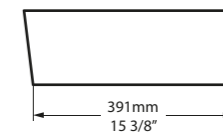

○ VB-IOS-80-NO

CE Massachusetts Code cUPC listing by IAPMO

Top View

Side View

l = 810mm/31 7/8"
w = 432mm/17"
h = 147mm/5 3/4"

○ VB-IOS-80-NO
PAINT-VB
12kg

The ios 80 is a generous countertop basin designed to complement the ios bath. Also available in a smaller size - see ios 54. Explore our spectrum of RAL colours in gloss or matt finishes.

SW QUARRYCAST™ White.

Qc rich in Volcanic Limestone™

Personalise