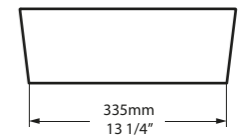

○ VB-IOS-54-NO ○ VB-IOS54M-SM-NO

Massachusetts Code
cUPC listing by IAPMO

Top View

Side View

The ios 54 is a rimless countertop basin designed to complement the ios bath. Also available in a larger size - see ios 80. Explore our spectrum of RAL colours in gloss or matt finishes.

l = 540mm/21 1/4"
w = 362mm/14 1/4"
h = 125mm/4 7/8"
○ VB-IOS-54-NO
○ VB-IOS54M-SM-NO
PAINT-VB
7kg

SW QUARRYCAST™ White. **SM** QUARRYCAST™ Standard Matt.

rich in Volcanic Limestone™ Personalise