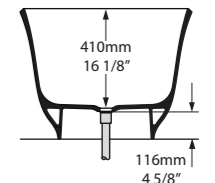

Amiata 1500

○ AMT1-N-SW-NO ○ AMT1M-N-SM-NO

CE Massachusetts Code: Pending
cUPC listing by IAPMO: Pending

Section BB

Section AA

Amiata 1500 follows the same iconic design as the Amiata 1650, in a more compact footprint. Featuring a void space underneath for waste plumbing. Explore our spectrum of RAL colours in gloss or matt finishes.

l = 1519mm/59 3/4"
w = 726mm/28 5/8"
h = 550mm/21 5/8"

○ AMT1-N-SW-NO
○ AMT1M-N-SM-NO
PAINT-BATH
73kg

SW QUARRYCAST™ White.

SM QUARRYCAST™ Standard Matt.

QC rich in Volcanic Limestone™

Personalise