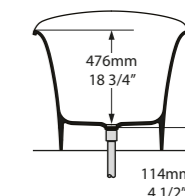

Toulouse 1800

○ TOU-N-SW-NO ◉ TOUM-N-SM-NO

CE Massachusetts Code: Pending
cUPC listing by IAPMO: Pending

Section BB

Section AA

A deep and double-ended bateau-style bath with luxurious head and neck support. Toulouse 1800 features a void space underneath for waste plumbing. Explore our spectrum of RAL colours in gloss or matt finishes.

l = 1811mm/71 1/4"
w = 808mm/31 3/4"
h = 715mm/28 1/8"

○ TOU-N-SW-NO
◉ TOUM-N-SM-NO
PAINT-BATH
69kg

SW QUARRYCAST™ White. SM QUARRYCAST™ Standard Matt.

Qc rich in Volcanic Limestone™

Personalise