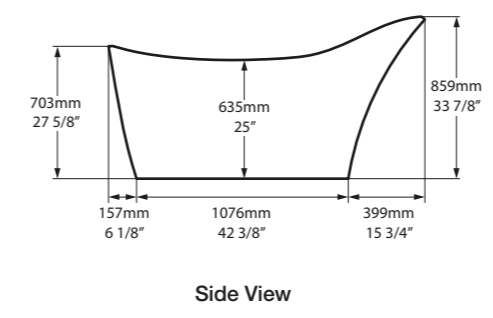

l = 1632mm/64¼"
 w = 794mm/31¼"
 h = 859mm/33⅞"

- AML-N-SW-NO
- ⊗ AMLM-N-SM-NO
- 🚰 PAINT-BATH
- 70kg

Related accessories

Amalfi 55
 Page 156

○ AML-N-SW-NO   AMLM-N-SM-NO 

  Massachusetts Code cUPC listing by IAPMO