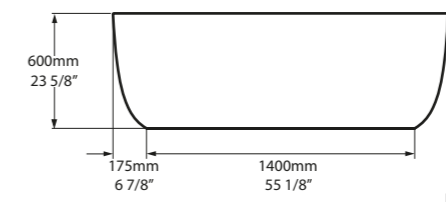

Tap holes can be drilled by installer
Armaturenlöcher können leicht vom Installateur gebohrt werden
Les trous de robinetterie peuvent être percés par l'installateur
Pueden ser perforados por el instalador
I fori per rubinetti possono essere perforati dall'installatore

○ ELD-N-SW-NO

Front View

Essex, United Kingdom

Photography by: Daniela Exley for Amazing Productions

Architecture: Chris Dyson Architects

Design by: Edwina Boase

SW QUARRYCAST™ White.

rich in Volcanic Limestone

Personalise