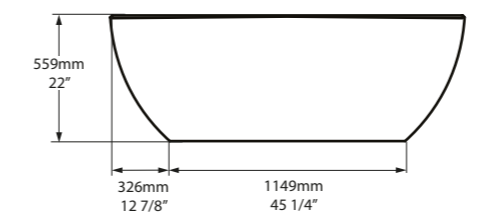

Barcelona 1800

○ BA3-N-SW-NO ◉ BA3M-N-SM-NO

CE Massachusetts Code
cUPC listing by IAPMO

Side View

l = 1800mm/70 7/8"
w = 866mm/34 1/8"
h = 559mm/22"
○ BA3-N-SW-NO
◉ BA3M-N-SM-NO
PAINT-BATH
93kg

Barcelona 1800 is a design statement, ideally suited to a larger bathroom. Previously called Barcelona 3, Barcelona 1800 now features a chamfered rim for head and neck comfort, improved lower back support, and a void space underneath for waste plumbing. Explore our spectrum of RAL colours in gloss or matt finishes.

SW QUARRYCAST™ White. SM QUARRYCAST™ Standard Matt. rich in Volcanic Limestone™ Personalise