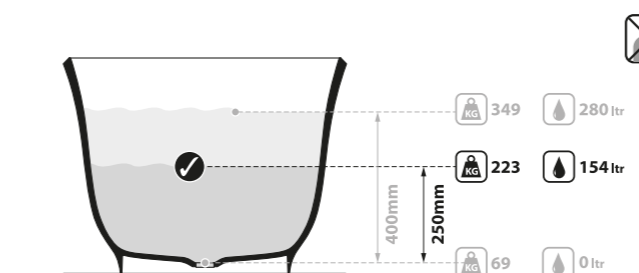

The award-winning Amiata 1650 creates an elegant design statement in modern or traditional bathrooms. Complemented by the Amiata 60 basin (page 158). Explore our spectrum of RAL colours in gloss or matt finishes.

l = 1645mm/64 3/4"
w = 800mm/31 1/2"
h = 611mm/24"

○ AMT-N-SW-NO
○ AMTM-N-SM-NO
PAINT-BATH
69kg