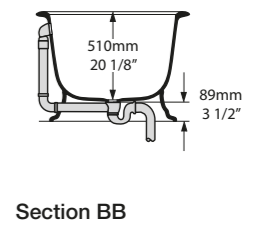

○ RAD-N-SW-OF + ELW-B-SW ©

CE Massachusetts Code cUPC listing by IAPMO Registered Design