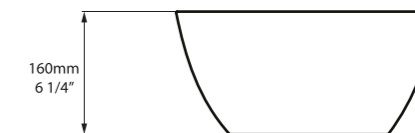

Corvara 55

○ VB-COR-55-IO   ◻ VB-COR55M-SM-IO

CE Massachusetts Code
cUPC listing by IAPMO

Top View

Side View

Front View

Section AA

l = 550mm/21 5/8"
w = 341mm/13 3/8"
h = 160mm/6 1/4"

○ VB-COR-55-NO
◻ VB-COR554-M-SM-NO
PAINT-VB
7kg

The Corvara vessel basin blends clean lines and smooth curves in an organic shape that elicits feelings of calm and serenity, complementing its namesake bath. Explore our spectrum of RAL colours in gloss or matt finishes.

SW QUARRYCAST™ White.   **SM** QUARRYCAST™ Standard Matt.

rich in Volcanic Limestone™ Personalise