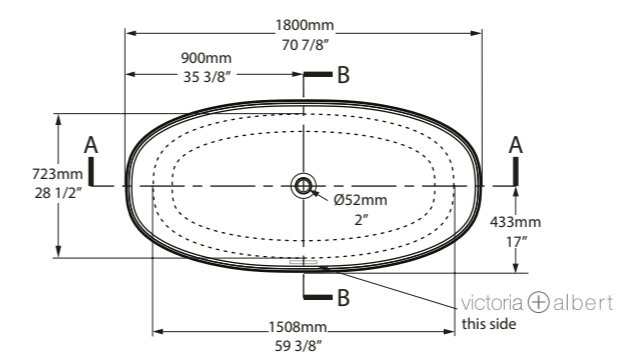

Barcelona 1800

○ BA3-N-SW-NO ◉ BA3M-N-SM-NO

CE Massachusetts Code
cUPC listing by IAPMO

Top View