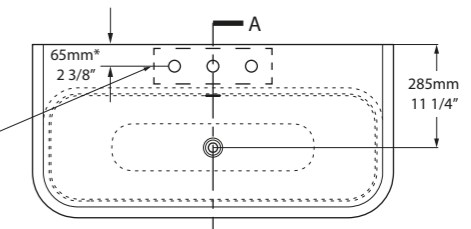

Tap holes can be drilled by installer
Armaturenlöcher können leicht vom Installateur gebohrt werden
Les trous de robinetterie peuvent être percés par l'installateur
Pueden ser perforados por el instalador
I fori per rubinetti possono essere perforati dall'installatore

- MET-100-N-PC
- MET-100-1TH-PC
- MET-100-3TH-PC

l = 999mm/39 3/8"
w = 479mm/18 7/8"
h = 915mm/36"

MET-100-N-PC
MET-100-1TH-PC
MET-100-3TH-PC
33kg