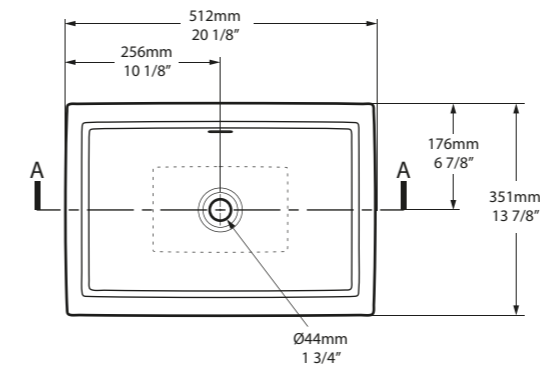

l = 1145mm/45 1/8"
w = 579mm/22 3/4"
h = 185mm/7 1/4"

○ DB-MAN-N-114-IO
○ DB-MAN-1TH-114-IO
○ DB-MAN-3TH-114-IO
20kg

Pembroke 52

○ DU-PEM-52-IO 

CE  Massachusetts Code
cUPC listing by IAPMO

Top View

Side View