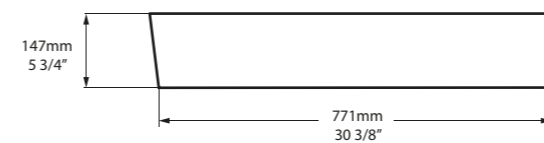

○ VB-IOS-80-NO

CE Massachusetts Code cUPC listing by IAPMO

Top View

Front View

l = 810mm/31 7/8"
w = 432mm/17"
h = 147mm/5 3/4"

○ VB-IOS-80-NO
PAINT-VB
12kg

The ios 80 is a generous countertop basin designed to complement the ios bath. Also available in a smaller size - see ios 54. Explore our spectrum of RAL colours in gloss or matt finishes.

SW QUARRYCAST™ White.

Qc rich in Volcanic Limestone™

Personalise