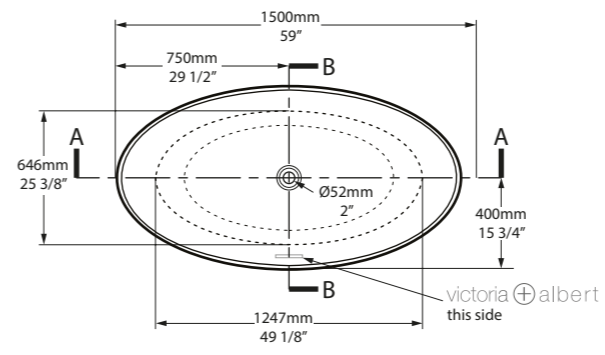

l = 1500mm/59"
w = 800mm/31½"
h = 547mm/21½"

- COR-N-SW-NO
- ⊗ CORM-N-SM-NO
- 🔧 PAINT-BATH
- 75kg

○ COR-N-SW-NO ○ CORM-N-SM-NO

CE Massachusetts Code cUPC listing by IAPMO

Top View

Front View

Section BB

Side View