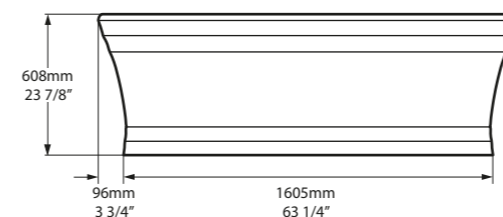

l = 1797mm/70¾"
 w = 780mm/30¾"
 h = 608mm/23⅞"

○ WOR-N-SW-NO
 🛁 PAINT-BATH
 105kg

○ WOR-N-SW-NO 

CE  Massachusetts Code
cUPC listing by IAPMO

Top View

Front View

Section BB

Side View