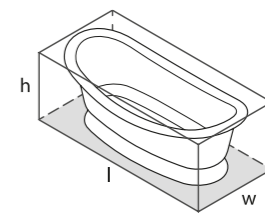

A large, luxurious double-ended slipper bath with a plinth. The Marlborough is based on a traditional "bateau" bath. Explore our spectrum of RAL colours in gloss or matt finishes.

l = 1901mm/74 7/8"
w = 870mm/34 1/4"
h = 728mm/28 5/8"

○ MAR-N-SW-NO + MAR-B-SW
⬇️ PAINT-BATH
80kg