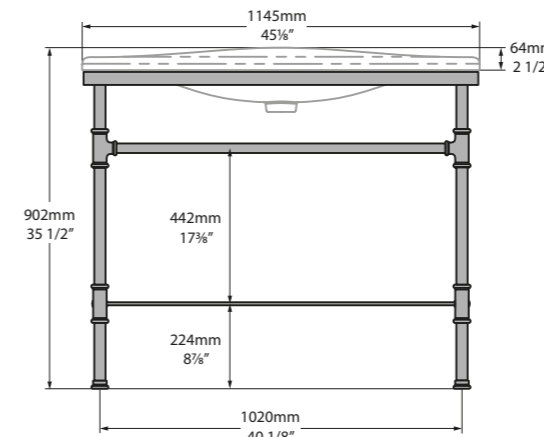

Metallo 114

CE UFC Massachusetts Code cUPC listing by IAPMO

MET-114-N-PC MET-114-1TH-PC MET-114-3TH-PC

Front view

Tap holes can be drilled by installer
Armaturenlöcher können leicht vom Installateur gebohrt werden
Les trous de robinetterie peuvent être percés par l'installateur
Pueden ser perforados por el instalador
I fori per rubinetti possono essere perforati dall'installatore

MET-114-N-PC

MET-114-1TH-PC

MET-114-3TH-PC