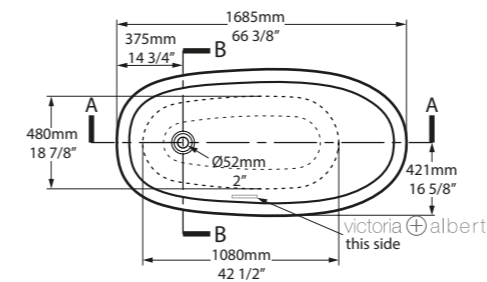

l = 1685mm/66³/₈"
 w = 842mm/33¹/₈"
 h = 850mm/33¹/₂"

○ DRA-N-SW-NO
 ■ PAINT-BATH
 63kg

Related accessories

Candella 100
 Page 212

Anatolia 55
 Page 222

○ DRA-N-SW-NO 

Top View

Side View