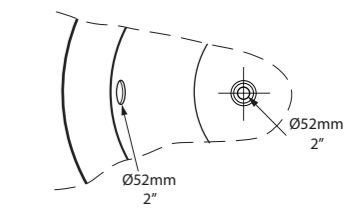

○ ROX-N-SW-NO

CE Massachusetts Code cUPC listing by IAPMO