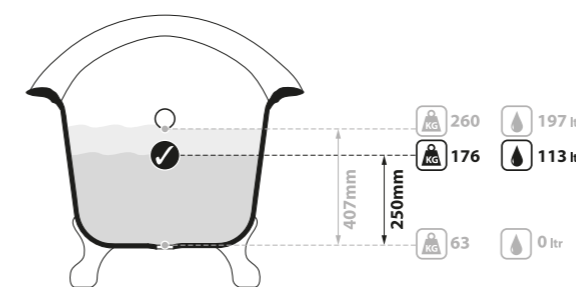

○ DRA-N-SW-NO

Gorgeous George, Cape Town, South Africa

Photography by: Frances Marais, Design Hotels™

Design by: Tristan Plessis Studio

Personalise