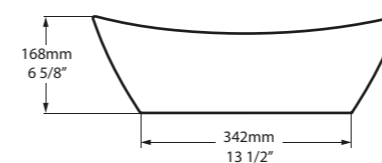

○ VB-AML-55-NO ○ VB-AML55M-SM-NO

Massachusetts Code cUPC listing by IAPMO

Front View

The Amalfi 55 is characterised by clean lines and elegant curves. It is designed to complement the Amalfi bath, but works well with any of our modern baths. Explore our spectrum of RAL colours in gloss or matt finishes.

l = 550mm/21 5/8"
w = 340mm/13 3/8"
h = 168mm/6 5/8"

○ VB-AML-55-NO
○ VB-AML55M-SM-NO
PAINT-VB
6kg

SW QUARRYCAST™ White. **SM** QUARRYCAST™ Standard Matt.

Personalise