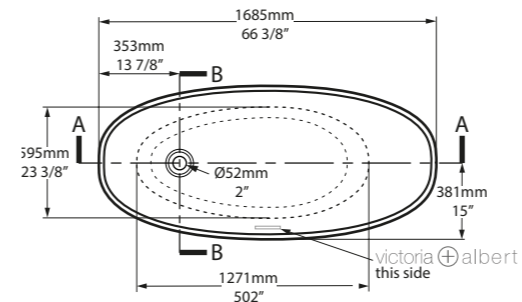

○ MO2-N-SW-NO ◉ MO2M-N-SM-NO

Massachusetts Code
cUPC listing by IAPMO

Top View

l = 1685mm/66 3/8"
w = 759mm/29 7/8"
h = 550mm/21 5/8"

○ MO2-N-SW-NO
◉ MO2M-N-SM-NO
 PAINT-BATH
84kg

Mozzano 2 follows the same design as the Mozzano bath but in a larger size. Features a void space underneath for waste plumbing. Explore our spectrum of RAL colours in gloss or matt finishes.

SW QUARRYCAST™ White.

SM QUARRYCAST™ Standard Matt.

QC rich in Volcanic Limestone

Personalise