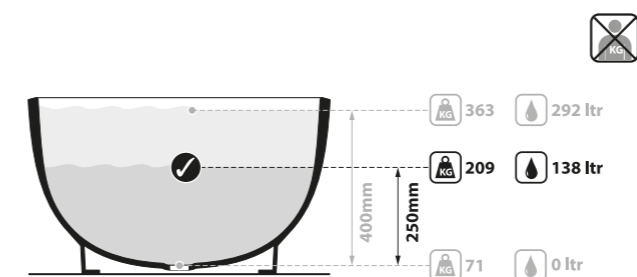

Related accessories

Napoli 57
Page 180

Tombolo 10
Page 234

l = 1900mm/74¾"
w = 845mm/33¼"
h = 503mm/19¾"

- NAP-N-SW-NO
- Ⓜ NAPM-N-SM-NO
- 🔧 PAINT-BATH
71kg

○ NAP-N-SW-NO  ◉ NAPM-N-SM-NO 

  Massachusetts Code
cUPC listing by IAPMO