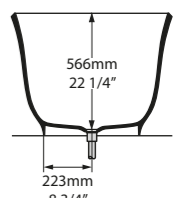

Amiata 1650

○ AMT-N-SW-NO ○ AMTM-N-SM-NO

CE Massachusetts Code
cUPC listing by IAPMO
Registered Design

Section BB

The award-winning Amiata 1650 creates an elegant design statement in modern or traditional bathrooms. Complemented by the Amiata 60 basin (page 158). Explore our spectrum of RAL colours in gloss or matt finishes.

l = 1645mm/64 3/4"
w = 800mm/31 1/2"
h = 611mm/24"

○ AMT-N-SW-NO
○ AMTM-N-SM-NO
PAINT-BATH
69kg

SW QUARRYCAST™ White.

SM QUARRYCAST™ Standard Matt.

QC rich in Volcanic Limestone

Personalise