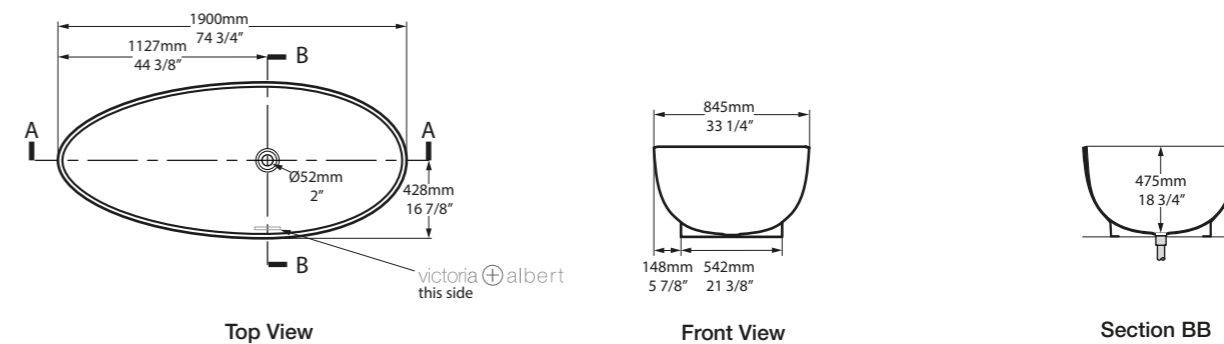

Related accessories

Napoli 57
Page 180

Tombolo 10
Page 234

l = 1900mm/74¾"
w = 845mm/33¼"
h = 503mm/19¾"

- NAP-N-SW-NO
- Ⓜ NAPM-N-SM-NO
- 🔧 PAINT-BATH
71kg

○ NAP-N-SW-NO  ◉ NAPM-N-SM-NO 

  Massachusetts Code
cUPC listing by IAPMO