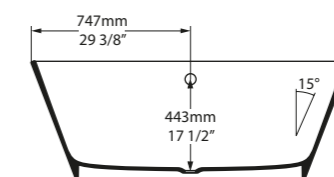

Vetralla 1500

○ VET-N-SW-NO ○ VETM-N-SM-NO

CE Massachusetts Code cUPC listing by IAPMO

Section AA

l = 1493mm/58 3/4"
w = 739mm/29 1/8"
h = 560mm/22"

○ VET-N-SW-NO
○ VETM-N-SM-NO
PAINT-BATH
64kg

SW QUARRYCAST™ White.

SM QUARRYCAST™ Standard Matt.

Qc rich in Volcanic Limestone™

Personalise