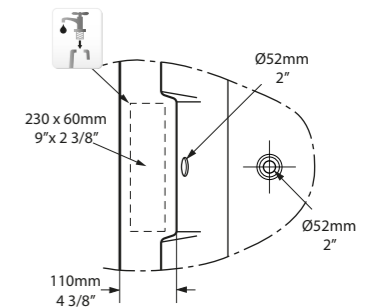

○ YOR-N-SW-NO + YOR-B-SW

CE Massachusetts Code
cUPC listing by IAPMO

Tap holes can be drilled by installer
Armaturenlöcher können leicht vom Installateur gebohrt werden
Les trous de robinetterie peuvent être percés par l'installateur
Pueden ser perforados por el instalador
I fori per rubinetti possono essere perforati dall'installatore

Rim Detail

London, UK

Photography by: Kasia Fizzer

Design by: Jess Hurrell

SW QUARRYCAST™ White.

Qc rich in Volcanic Limestone™

Personalise