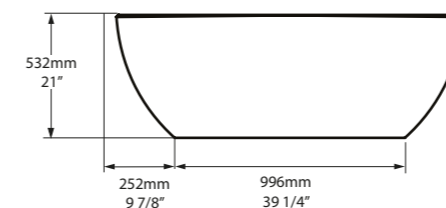

Barcelona 1500

○ BA1-N-SW-NO ○ BA1M-N-SM-NO

Massachusetts Code: Pending
cUPC listing by IAPMO: Pending

Side View

Section AA

Barcelona 1500 is a modern design statement for the smaller bathroom. Its smooth, pebble-shaped design features a chamfered rim for neck and arm comfort, and a void space underneath for waste plumbing. Explore our spectrum of RAL colours in gloss or matt finishes.

l = 1500mm/59"
w = 724mm/28 1/2"
h = 532mm/21"

○ BA1-N-SW-NO
○ BA1M-N-SM-NO
PAINT-BATH
80kg

SW QUARRYCAST™ White.

SM QUARRYCAST™ Standard Matt.

Personalise