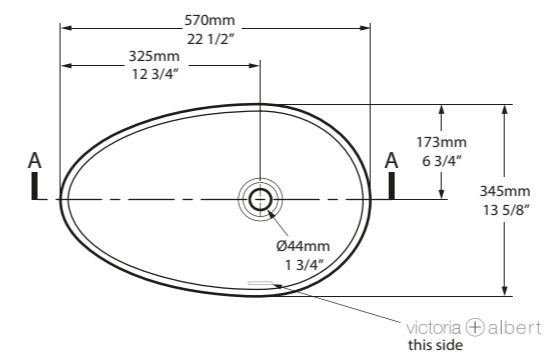

l = 423mm/16 5/8"
 w = 423mm/16 5/8"
 h = 178mm/7"
 ○ VB-MAU-42-NO
 PAINT-VB
 8kg

Personalise

Napoli 57

○ VB-NAP-57-NO  ○ VB-NAP57M-SM-NO 

CE  Massachusetts Code cUPC listing by IAPMO

Side View

Top View

Front View