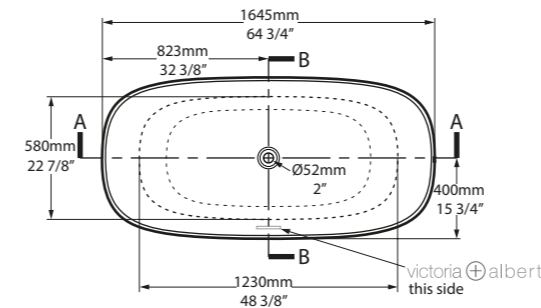

Amiata 1650

○ AMT-N-SW-NO ○ AMTM-N-SM-NO

CE Massachusetts Code
cUPC listing by IAPMO
Registered Design

Top View