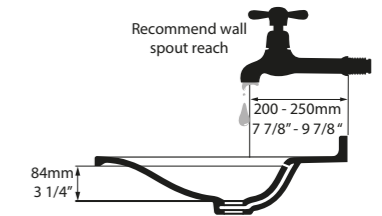

Candella 114

CAN-114-N-PC CAN-114-1TH-PC CAN-114-3TH-PC

Section AA

Tap holes can be drilled by installer
Armaturenlöcher können leicht vom Installateur gebohrt werden
Les trous de robinetterie peuvent être percés par l'installateur
Pueden ser perforados por el instalador
I fori per rubinetti possono essere perforati dall'installatore

CAN-114-N-PC

CAN-114-1TH-PC

CAN-114-3TH-PC

l = 1145mm/45 1/8"
w = 579mm/22 3/4"
h = 896mm/35 1/4"

CAN-114-N-PC
CAN-114-1TH-PC
CAN-114-3TH-PC
42.5kg

Polished Chrome washstand topped with a Mandello 114 Solo basin.

- Option to order with or without tap holes;
- Two legs with elegantly formed details;
- Towel rail and a toughened glass shelf for storage;
- Wall anchors included.