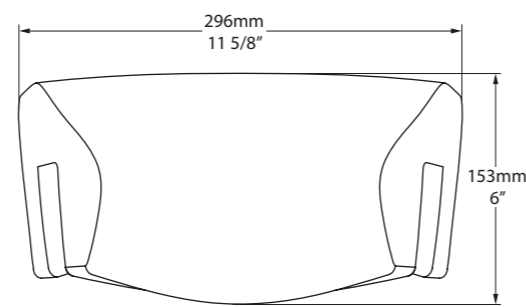

Dedicated headrest - Black.

HR-AML-xx

Side View

Front View

Napoli Headrest

Dedicated headrest - Black.

HR-NAP-xx

Side View