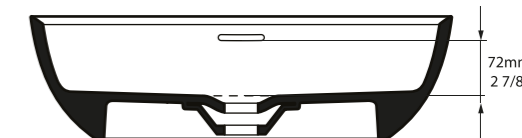

Front View

Section AA

l = 550mm/21 5/8"
w = 341mm/13 3/8"
h = 160mm/6 1/4"

○ VB-COR-55-NO
◻ VB-COR554-M-SM-NO
PAINT-VB
7kg

The Corvara vessel basin blends clean lines and smooth curves in an organic shape that elicits feelings of calm and serenity, complementing its namesake bath. Explore our spectrum of RAL colours in gloss or matt finishes.