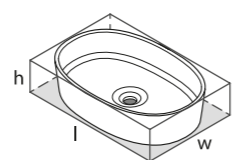

The ios 54 is a rimless countertop basin designed to complement the ios bath. Also available in a larger size - see ios 80. Explore our spectrum of RAL colours in gloss or matt finishes.

l = 540mm/21 1/4"
w = 362mm/14 1/4"
h = 125mm/4 7/8"
○ VB-IOS-54-NO
○ VB-IOS54M-SM-NO
PAINT-VB
7kg