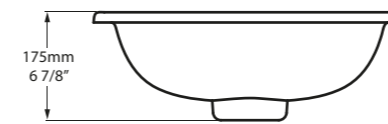

l = 1145mm/45 1/8"
w = 579mm/22 3/4"
h = 185mm/7 1/4"

○ DB-MAN-N-114-IO
○ DB-MAN-1TH-114-IO
○ DB-MAN-3TH-114-IO
20kg

Pembroke 52

○ DU-PEM-52-IO 

CE  Massachusetts Code
cUPC listing by IAPMO

Top View

Side View