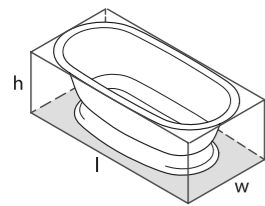

l = 1902mm/74⁷/₈"
 w = 910mm/35⁷/₈"
 h = 622mm/24¹/₂"

○ RAD-N-SW-NO + ELW-B-SW
 🛠️ PAINT-BATH
 95kg

Related accessories

- 

Anatolia 56
Page 224
- 

Metallo 61 Quartz
Page 220

Sydney, New South Wales, Australia