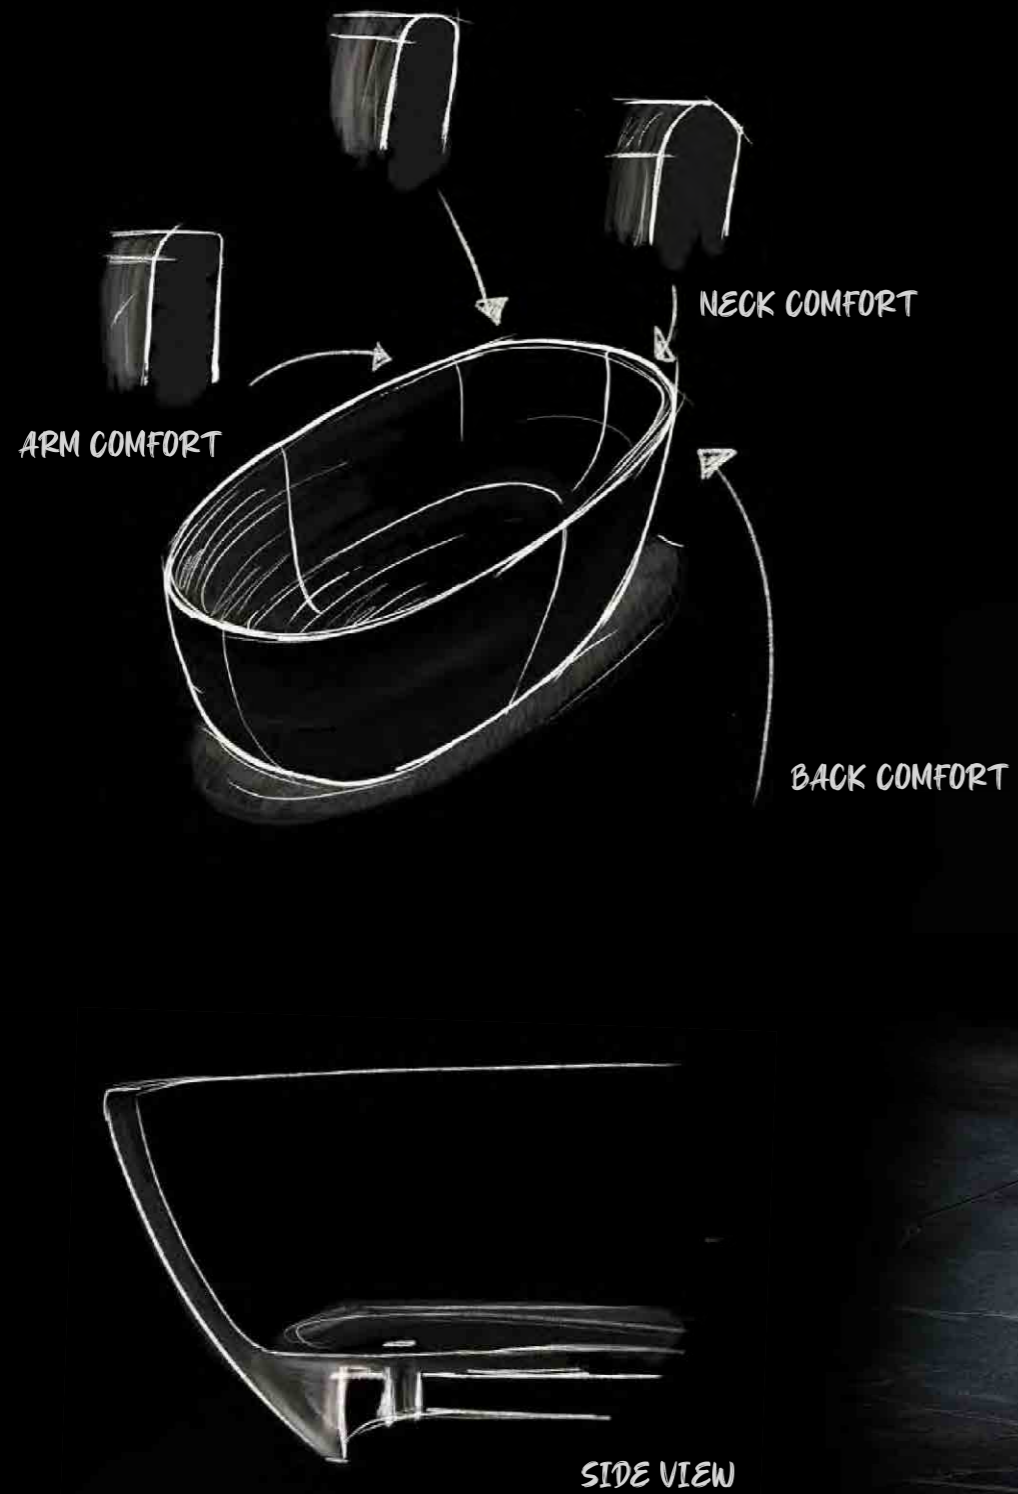

Refined designs