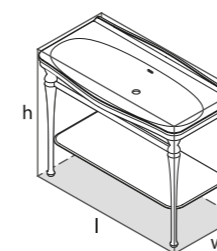

Tap holes can be drilled by installer
Armaturenlöcher können leicht vom Installateur gebohrt werden
Les trous de robinetterie peuvent être percés par l'installateur
Pueden ser perforados por el instalador
I fori per rubinetti possono essere perforati dall'installatore

CAN-114-N-PC

CAN-114-1TH-PC

CAN-114-3TH-PC

l = 1145mm/45 1/8"
w = 579mm/22 3/4"
h = 896mm/35 1/4"

CAN-114-N-PC
CAN-114-1TH-PC
CAN-114-3TH-PC
42.5kg