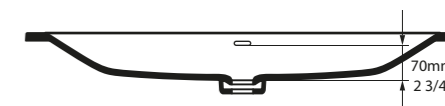

UnderMount Cut Out

779mm x 274mm
30 5/8" x 10 3/4"

Front View

Section AA