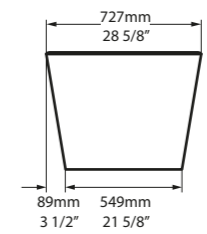

Vetralla 1650

○ VE2-N-SW-NO ○ VE2M-N-SM-NO

CE Massachusetts Code cUPC listing by IAPMO

Front View

Vetralla 1650 is deep and double-ended with generous volume. Also offered in a smaller format called Vetralla 1500. Explore our spectrum of RAL colours in gloss or matt finishes.

l = 1650mm/65"
w = 727mm/28 5/8"
h = 550mm/21 5/8"
○ VE2-N-SW-NO
○ VE2M-N-SM-NO
PAINT-BATH
69kg

SW QUARRYCAST™ White. SM QUARRYCAST™ Standard Matt. Personalise