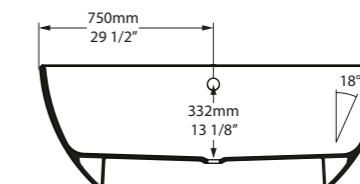

Barcelona 1500

○ BA1-N-SW-NO ○ BA1M-N-SM-NO

Massachusetts Code: Pending
cUPC listing by IAPMO: Pending

Section AA

Barcelona 1500 is a modern design statement for the smaller bathroom. Its smooth, pebble-shaped design features a chamfered rim for neck and arm comfort, and a void space underneath for waste plumbing. Explore our spectrum of RAL colours in gloss or matt finishes.

l = 1500mm/59"
w = 724mm/28 1/2"
h = 532mm/21"

○ BA1-N-SW-NO
○ BA1M-N-SM-NO
PAINT-BATH
80kg

SW QUARRYCAST™ White.

SM QUARRYCAST™ Standard Matt.

Personalise