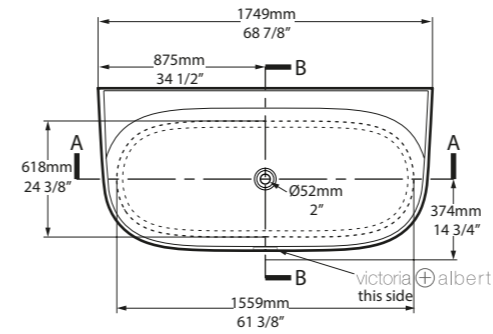

Tap holes can be drilled by installer
Armaturenlöcher können leicht vom Installateur gebohrt werden
Les trous de robinetterie peuvent être percés par l'installateur
Pueden ser perforados por el instalador
I fori per rubinetti possono essere perforati dall'installatore

○ ELD-N-SW-NO

Top View