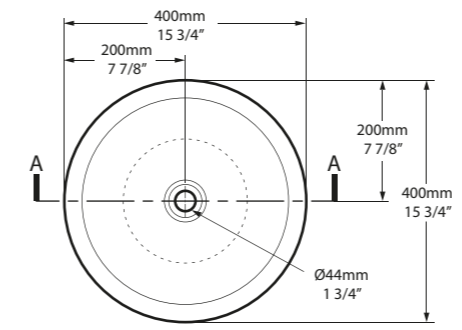

○ VB-DRA-40-NO

Top View

Rim Detail