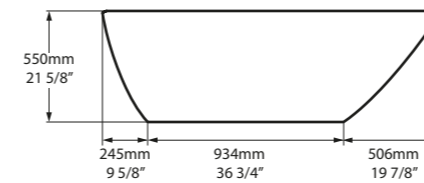

○ MO2-N-SW-NO ◉ MO2M-N-SM-NO

Massachusetts Code
cUPC listing by IAPMO

Side View

l = 1685mm/66 3/8"
w = 759mm/29 7/8"
h = 550mm/21 5/8"

○ MO2-N-SW-NO
◉ MO2M-N-SM-NO
 PAINT-BATH
84kg

Mozzano 2 follows the same design as the Mozzano bath but in a larger size. Features a void space underneath for waste plumbing. Explore our spectrum of RAL colours in gloss or matt finishes.

SW QUARRYCAST™ White.

SM QUARRYCAST™ Standard Matt.

QC rich in Volcanic Limestone

Personalise