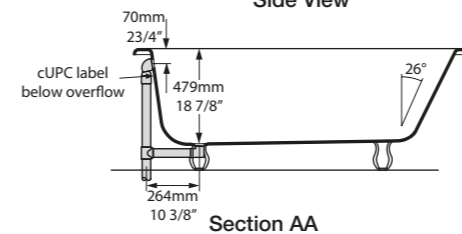

l = 1705mm/67 1/8"
 w = 776mm/30 1/2"
 h = 611mm/24"

○ HAM-N-SW-NO
 🛠 PAINT-BATH
 63kg

Related accessories

  **Drayton 40**
 Page 168

○ HAM-N-SW-NO

Top View

Side View

Section AA