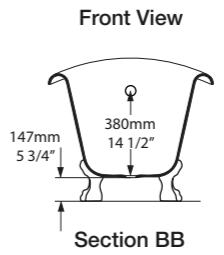

l = 1704mm/67¹/₈"
w = 809mm/31⁷/₈"
h = 752mm/29⁷/₈"

○ ROX-N-SW-NO
👤 PAINT-BATH
60kg

○ ROX-N-SW-NO 

CE  Massachusetts Code cUPC listing by IAPMO

Scottsdale, Arizona, USA

Photography by: Julianne McKay, Pearl Blossom Photography