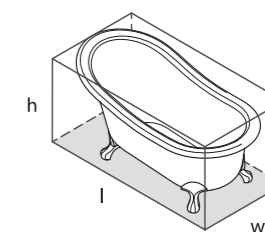

l = 1537mm/60½"
w = 762mm/30"
h = 786mm/31"

○ SHR-N-SW-NO
🔧 PAINT-BATH
53kg

○ SHR-N-SW-NO

Top View

Section AA

Front View

Section BB

CE UPC Massachusetts Code cUPC listing by IAPMO