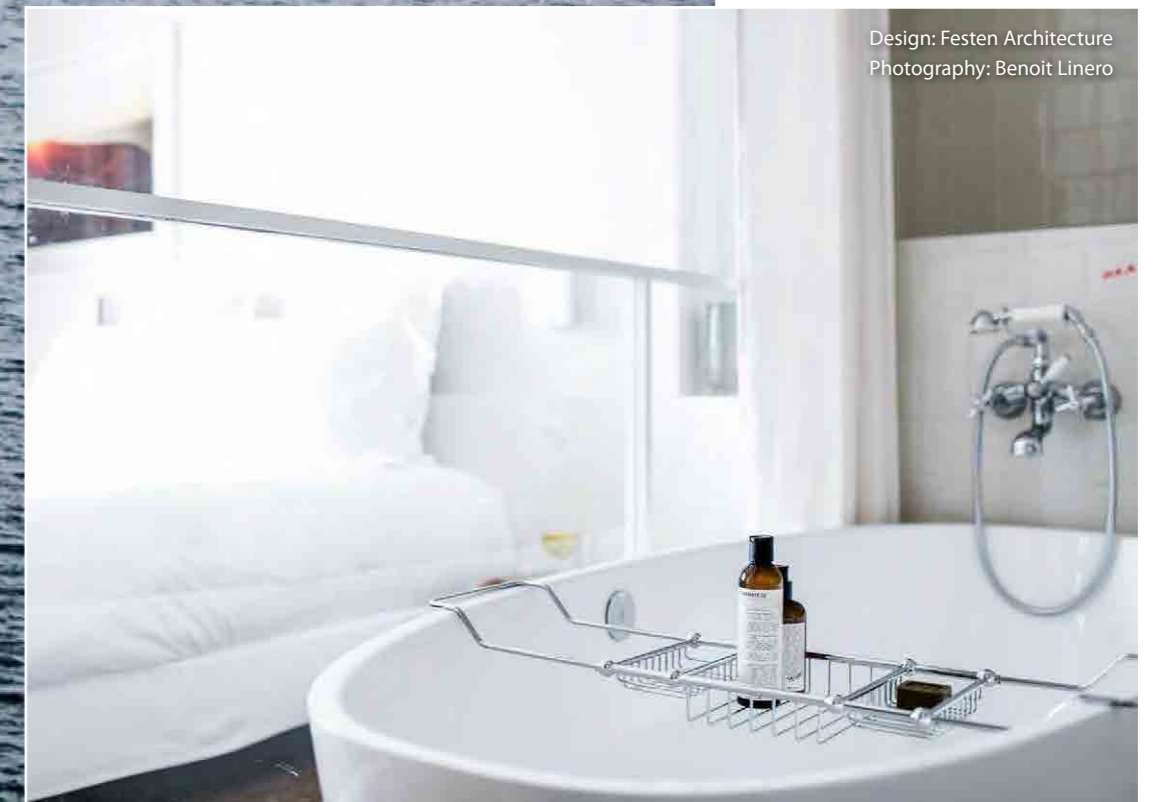

CHELSEA,
LONDON, UK

Design: G.A.Group
Photography: © Belmond

IOS

HÔTEL LES ROCHES ROUGES

SAINT-RAPHAËL, CÔTE D'AZUR, FRANCE

Design: Festen Architecture
Photography: Benoit Linero

BARCELONA CLASSIC

SIX SENSES IBIZA