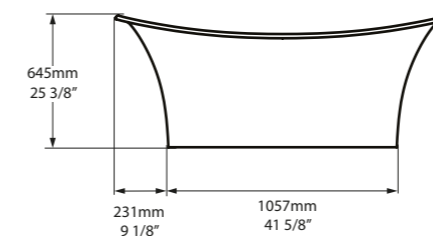

Toulouse 1500

○ TO1-N-SW-NO ○ TO1M-N-SM-NO

CE Massachusetts Code: Pending
cUPC listing by IAPMO: Pending

Side View

Section AA

l = 1519mm/59 3/4"
w = 744mm/29 1/4"
h = 645mm/25 3/8"

○ TO1-N-SW-NO
○ TO1M-N-SM-NO
PAINT-BATH
59kg

Toulouse 1500 bears all the hallmarks of the classic Toulouse bath; an elegant rolled rim, with a seamless design that falls to the floor. Toulouse 1500 is perfect for smaller bathrooms where space is at a premium. The bath also features a void space underneath for waste plumbing. Explore our spectrum of RAL colours in gloss or matt finishes.

SW QUARRYCAST™ White. **SM** QUARRYCAST™ Standard Matt.

Qc rich in Volcanic Limestone Personalise