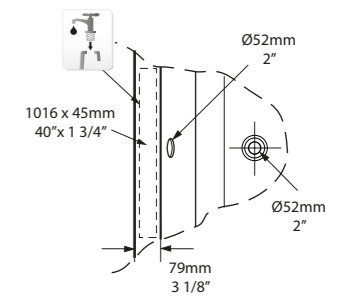

Rim Detail

Tap holes can be drilled by installer
Armaturenlöcher können leicht vom Installateur gebohrt werden
Les trous de robinetterie peuvent être percés par l'installateur
Pueden ser perforados por el instalador
I fori per rubinetti possono essere perforati dall'installatore

Massachusetts Code
cUPC listing by IAPMO