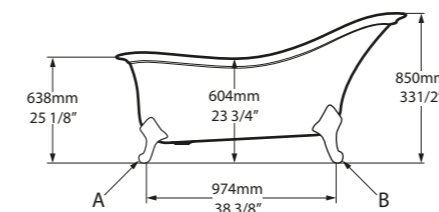

l = 1685mm/66³/₈"
 w = 842mm/33¹/₈"
 h = 850mm/33¹/₂"

○ DRA-N-SW-NO
 ■ PAINT-BATH
 63kg

Related accessories

Candella 100
 Page 212

Anatolia 55
 Page 222

○ DRA-N-SW-NO 

Top View

Side View