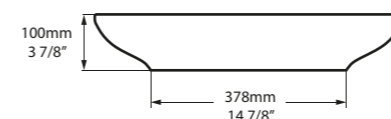

Cabrits 55

○ VB-CAB-55-NO

CE Massachusetts Code
cUPC listing by IAPMO

Front View

l = 550mm/21 5/8"
w = 340mm/13 3/8"
h = 100mm/3 7/8"

○ VB-CAB-55-NO
PAINT-VB
6kg

The Cabrits 55 basin is a low-slung, sophisticated basin featuring complex curves. Designed to complement the Cabrits bath. Explore our spectrum of RAL colours in gloss or matt finishes.

SW QUARRYCAST™ White.

Qc rich in Volcanic Limestone™

Personalise