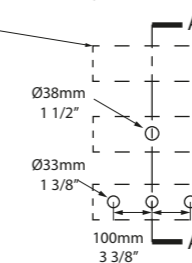

Tap holes can be drilled by installer.
Armaturenlöcher können leicht vom Installateur gebohrt werden.
Les trous de robinetterie peuvent être percés par l'installateur.
Pueden ser perforados por el instalador.
I fori per rubinetti possono essere perforati dall'installatore.

CAN-100-N-PC

CAN-100-1TH-PC

CAN-100-3TH-PC

l = 999mm/39 3/8"
w = 479mm/18 7/8"
h = 907mm/35 3/4"

CAN-100-N-PC
CAN-100-1TH-PC
CAN-100-3TH-PC
40.5kg