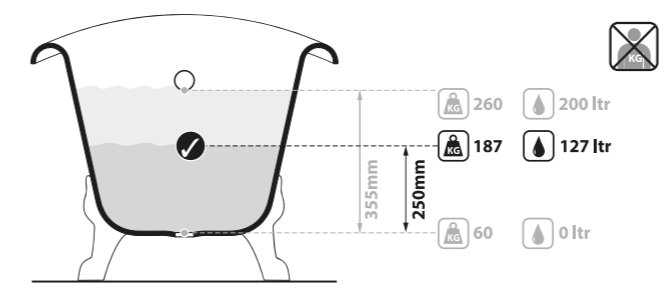

○ ROX-N-SW-NO

CE Massachusetts Code cUPC listing by IAPMO