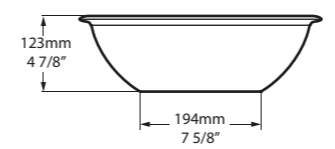

○ VB-DRA-40-NO

Top View

Rim Detail

Front View

The Drayton 40 is a traditional countertop basin with subtle rim detailing. Designed to complement the Drayton freestanding bath. Explore our spectrum of RAL colours in gloss or matt finishes.

l = 400mm/15 3/4"
w = 400mm/15 3/4"
h = 123mm/4 7/8"
○ VB-DRA-40-NO
PAINT-VB
4kg

Personalise