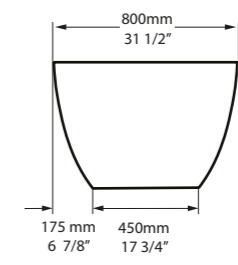

l = 1500mm/59"
w = 800mm/31½"
h = 547mm/21½"

- COR-N-SW-NO
- ⊗ CORM-N-SM-NO
- 🔧 PAINT-BATH
- 75kg

○ COR-N-SW-NO ○ CORM-N-SM-NO

CE Massachusetts Code cUPC listing by IAPMO

Top View

Front View

Section BB

Side View