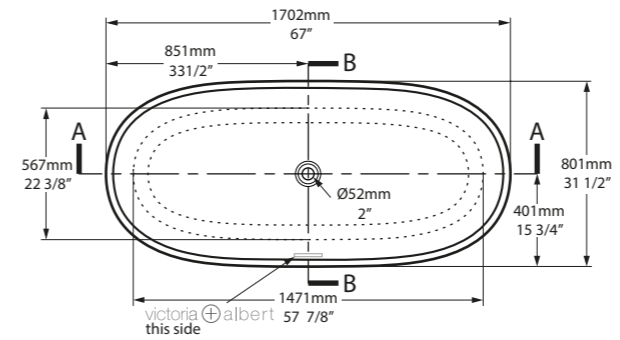

○ WAR-N-SW-NO

CE Massachusetts Code cUPC listing by IAPMO

Top View

Kew Gardens, London, UK

Photography by: Megan Taylor

Design by: 2LG Studio

SW QUARRYCAST™ White.

rich in Volcanic Limestone

Personalise