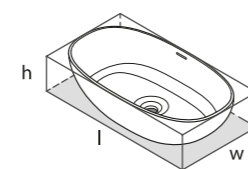

Barcelona 55

○ VB-BAR-55-IO ◻ ◻ ○ VB-BAR55M-SM-IO ◻ ◻

Top View

Side View

Front View

Section AA

l = 546mm/21 1/2"
w = 329mm/13"
h = 139mm/5 1/2"

○ VB-BAR-55-IO
◻ VB-BAR55M-SM-IO
PAINT-VB
7kg