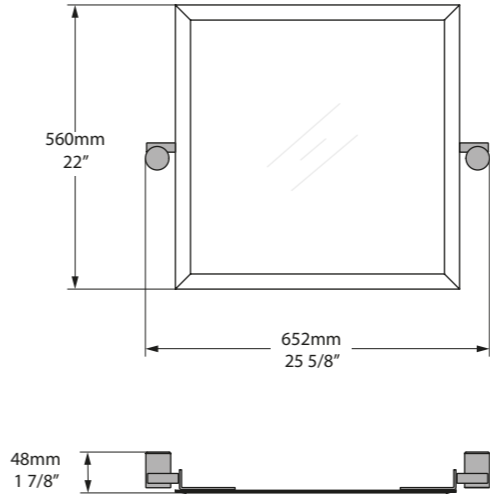

Round wall mirror with pivoting exposed brackets.
Available in a Polished Chrome or Brushed Steel finish.

MR-ANA-55-xx

l = 638mm/25 1/8"
w = 48mm/1 7/8"
h = 550mm/21 5/8"

MR-ANA-55-xx
3kg

MR-ANA-56-xx

l = 652mm/25 5/8"
w = 48mm/1 7/8"
h = 560mm/22"