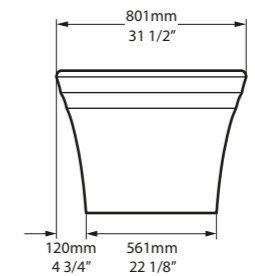

l = 1702mm/67"
w = 801mm/31½"
h = 598mm/23½"

○ WAR-N-SW-NO
🔧 PAINT-BATH
85kg

○ WAR-N-SW-NO 

CE  Massachusetts Code cUPC listing by IAPMO

Top View

Front View

Section BB

Side View