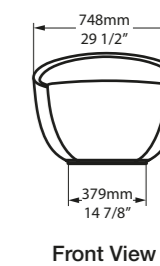

l = 1700mm/66 7/8"
w = 808mm/31 3/4"
h = 539mm/21 1/4"

○ BA2-N-SW-NO
● BA2M-N-SM-NO
PAINT-BATH
87kg

Barcelona 1700

○ BA2-N-SW-NO ● BA2M-N-SM-NO

CE UPC Massachusetts Code cUPC listing by IAPMO

Top View

Front View

l = 1785mm/70 1/4"
w = 854mm/33 5/8"
h = 552mm/21 3/4"

- BAR-N-SW-NO
- SM BARM-N-SM-NO
- PAINT-BATH
- 97kg

Barcelona Classic

- BAR-N-SW-NO
- SM BARM-N-SM-NO

Top View

Front View

Side View

Section AA

l = 1743mm/68 5/8"
w = 748mm/29 1/2"
h = 564mm/22 1/4"

○ CAB-N-SW-NO
■ PAINT-BATH
66kg

Related accessories

Cabrits 55
Page 166

○ CAB-N-SW-NO 

 Massachusetts Code
cUPC listing by IAPMO
Registered Design

Section BB

l = 1744mm/68 7/8"
 w = 798mm/31 3/8"
 h = 646mm/25 3/8"

○ CHE-N-SW-NO
 ■ PAINT-BATH
 61kg

Related accessories

  **Lario 100 Solo**
 Page 198

○ CHE-N-SW-NO

Top View

Side View

Section AA