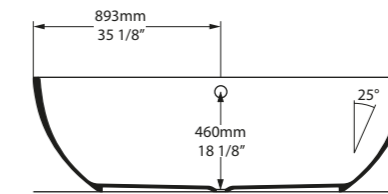

l = 1785mm/70 1/4"
w = 854mm/33 5/8"
h = 552mm/21 3/4"

- BAR-N-SW-NO
- SM BARM-N-SM-NO
- PAINT-BATH
- 97kg

Barcelona Classic

- BAR-N-SW-NO
- SM BARM-N-SM-NO

Top View

Front View

Side View

Section AA