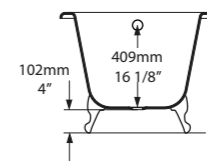

○ HAM-N-SW-NO

Section BB

Rim Detail

CE UPC Massachusetts Code cUPC listing by IAPMO

Tap holes can be drilled by installer
Armaturenlöcher können leicht vom Installateur gebohrt werden
Les trous de robinetterie peuvent être percés par l'installateur
Pueden ser perforados por el instalador
I fori per rubinetti possono essere perforati dall'installatore

Barcelona, Spain

Photography by: José Hevia

Design by: Miriam Barrio Studio

Qc rich in Volcanic Limestone™

SW QUARRYCAST™ White.

Qc rich in Volcanic Limestone™

Personalise