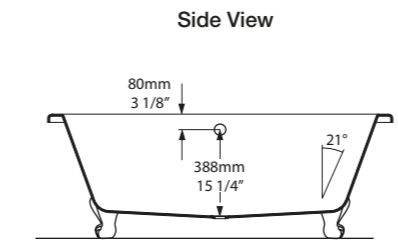

○ RIC-N-SW-NO

Section AA