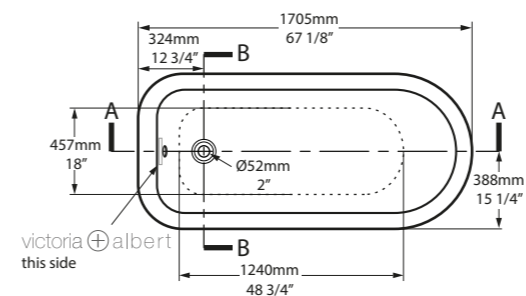

l = 1705mm/67 1/8"
 w = 776mm/30 1/2"
 h = 611mm/24"

○ HAM-N-SW-NO
 🛠 PAINT-BATH
 63kg

Related accessories

  **Drayton 40**
 Page 168

○ HAM-N-SW-NO

Top View

Side View

Section AA