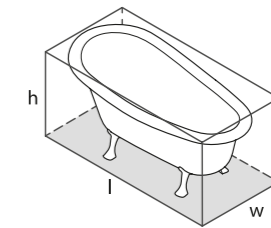

Longer than the traditional Victorian slipper, featuring Lion's paw feet. Explore our spectrum of RAL colours in gloss or matt finishes. A range of metal foot finishes are available - see next page.

l = 1704mm/67¹/₈"
w = 809mm/31⁷/₈"
h = 752mm/29⁷/₈"

○ ROX-N-SW-NO
👤 PAINT-BATH
60kg