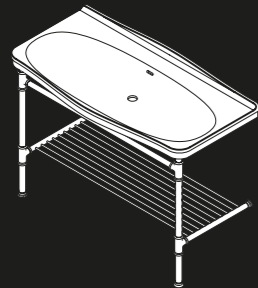

Metallo 114
1145 x 579
Page 218