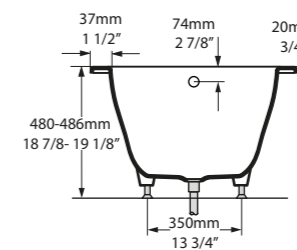

Kaldera 4
1500 x 750
Page 148

Kaldera 5
1500 x 800
Page 150

Kaldera 6
1650 x 900
Page 152

Drop-in	✓	✓	✓
Undermount	✓	✓	✓

Kaldera 4

○ KAL4-N-SW-IO

CE  Massachusetts Code cUPC listing by IAPMO

l = 1500mm/59"
w = 750mm/29 1/2"
h = 480-486mm/18 7/8"-19 1/8"
○ KAL4-N-SW-NO
62kg