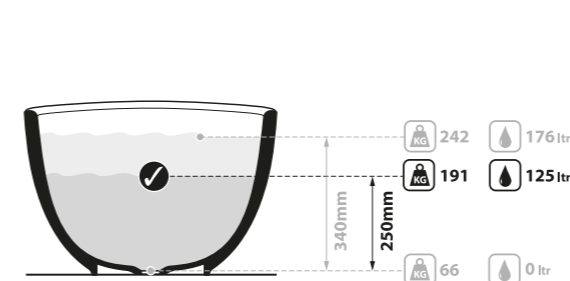

○ CAB-N-SW-NO

Massachusetts Code
cUPC listing by IAPMO
Registered Design

Section BB

Section CC

Austin, Texas, USA

Photography by: Casey Dunn

Design by: Alterstudio Architecture

SW QUARRYCAST™ White.

Personalise