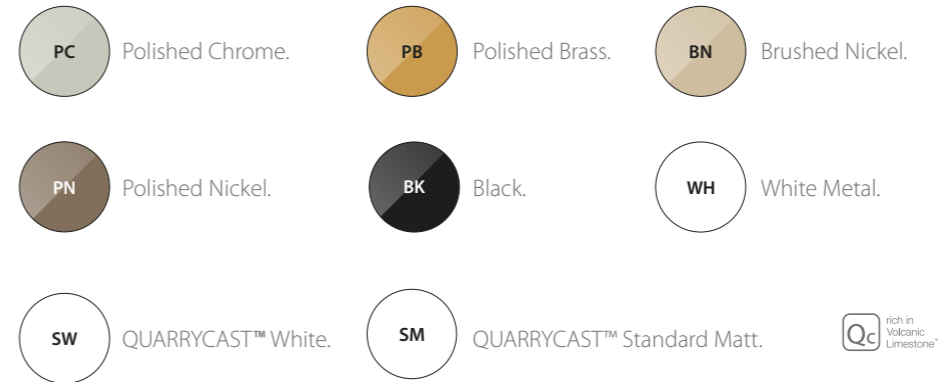

Waste kits

Whether you're searching for bath drains, basin drains or bottle traps, we have a number of options to meet your installation needs. Choose from a variety of finishes to create a seamless look in your bathroom.

BATH WASTES

Kit 12
Page 228

BASIN WASTES