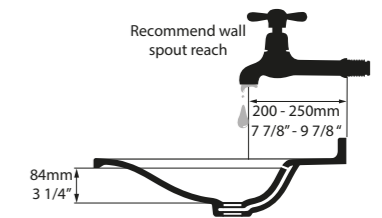

Section AA

Tap holes can be drilled by installer
Armaturenlöcher können leicht vom Installateur gebohrt werden
Les trous de robinetterie peuvent être percés par l'installateur
Pueden ser perforados por el instalador
I fori per rubinetti possono essere perforati dall'installatore

MET-114-N-PC

MET-114-1TH-PC

MET-114-3TH-PC