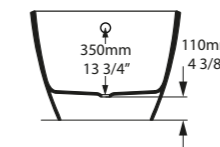

○ MO2-N-SW-NO ◉ MO2M-N-SM-NO

Massachusetts Code
cUPC listing by IAPMO

Section BB

l = 1685mm/66 3/8"
w = 759mm/29 7/8"
h = 550mm/21 5/8"

○ MO2-N-SW-NO
◉ MO2M-N-SM-NO
 PAINT-BATH
84kg

Mozzano 2 follows the same design as the Mozzano bath but in a larger size. Features a void space underneath for waste plumbing. Explore our spectrum of RAL colours in gloss or matt finishes.

SW QUARRYCAST™ White.

SM QUARRYCAST™ Standard Matt.

QC rich in Volcanic Limestone

Personalise