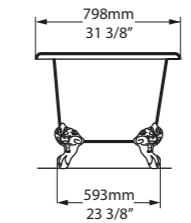

l = 1785mm/70 1/4"
w = 854mm/33 5/8"
h = 552mm/21 3/4"

- BAR-N-SW-NO
- SM BARM-N-SM-NO
- PAINT-BATH
- 97kg

Barcelona Classic

- BAR-N-SW-NO
- SM BARM-N-SM-NO

Top View

Front View

Side View

Section AA

l = 1744mm/68 7/8"
 w = 798mm/31 3/8"
 h = 646mm/25 3/8"

○ CHE-N-SW-NO
 ■ PAINT-BATH
 61kg

Related accessories

  **Lario 100 Solo**
 Page 198

○ CHE-N-SW-NO

Top View

Side View

Section AA