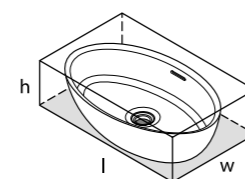

Front View

Section AA

l = 550mm/21 5/8"
w = 341mm/13 3/8"
h = 160mm/6 1/4"

○ VB-COR-55-NO
◻ VB-COR554-M-SM-NO
PAINT-VB
7kg

The Corvara vessel basin blends clean lines and smooth curves in an organic shape that elicits feelings of calm and serenity, complementing its namesake bath. Explore our spectrum of RAL colours in gloss or matt finishes.