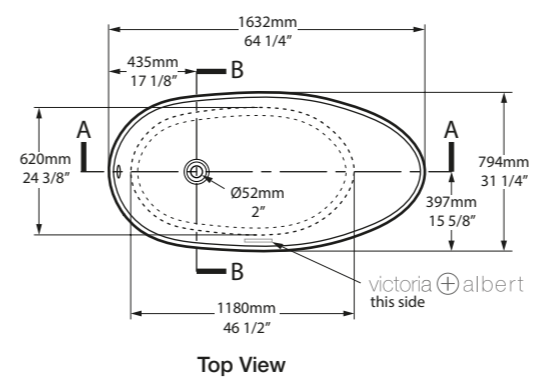

l = 1632mm/64¼"
 w = 794mm/31¼"
 h = 859mm/33⅞"

- AML-N-SW-NO
- ⊗ AMLM-N-SM-NO
- 🚰 PAINT-BATH
- 70kg

Related accessories

Amalfi 55
 Page 156

○ AML-N-SW-NO   AMLM-N-SM-NO 

  Massachusetts Code cUPC listing by IAPMO