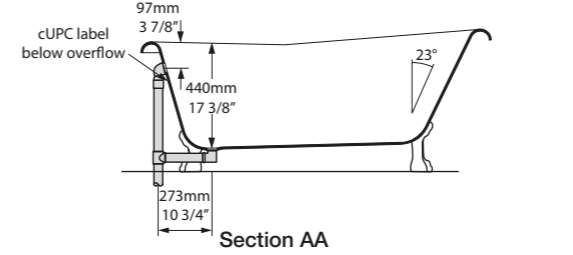

l = 1704mm/67¹/₈"
w = 809mm/31⁷/₈"
h = 752mm/29⁷/₈"

○ ROX-N-SW-NO
👤 PAINT-BATH
60kg

○ ROX-N-SW-NO 

CE  Massachusetts Code cUPC listing by IAPMO

Scottsdale, Arizona, USA

Photography by: Julianne McKay, Pearl Blossom Photography