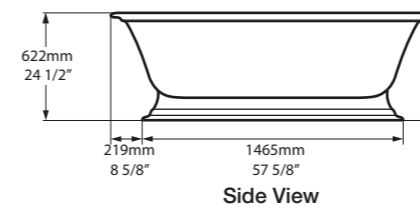

○ RAD-N-SW-OF + ELW-B-SW ©

CE Massachusetts Code cUPC listing by IAPMO Registered Design