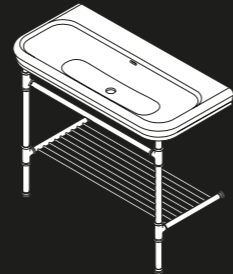

Metallo 100
999 x 479
Page 216