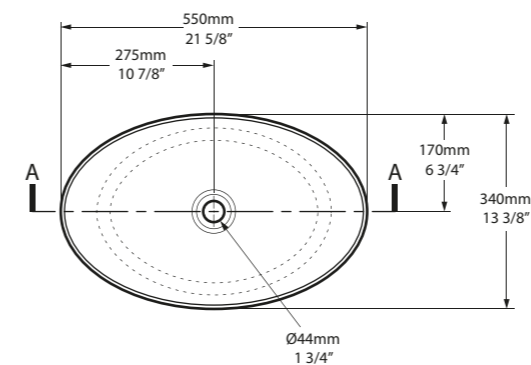

○ VB-AML-55-NO ○ VB-AML55M-SM-NO

Massachusetts Code cUPC listing by IAPMO

Top View

The Amalfi 55 is characterised by clean lines and elegant curves. It is designed to complement the Amalfi bath, but works well with any of our modern baths. Explore our spectrum of RAL colours in gloss or matt finishes.

l = 550mm/21 5/8"
w = 340mm/13 3/8"
h = 168mm/6 5/8"

○ VB-AML-55-NO
○ VB-AML55M-SM-NO
PAINT-VB
6kg

SW QUARRYCAST™ White. **SM** QUARRYCAST™ Standard Matt.

Personalise