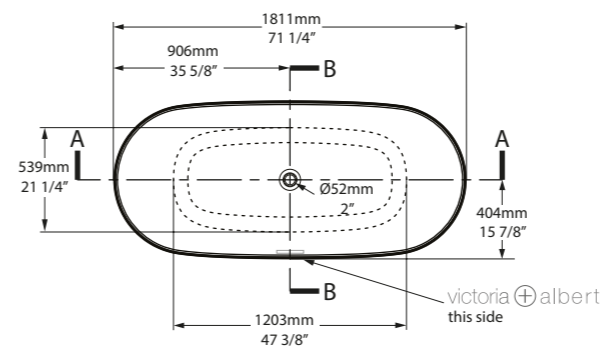

Toulouse 1800

○ TOU-N-SW-NO ◉ TOUM-N-SM-NO

CE Massachusetts Code: Pending
cUPC listing by IAPMO: Pending

Top View