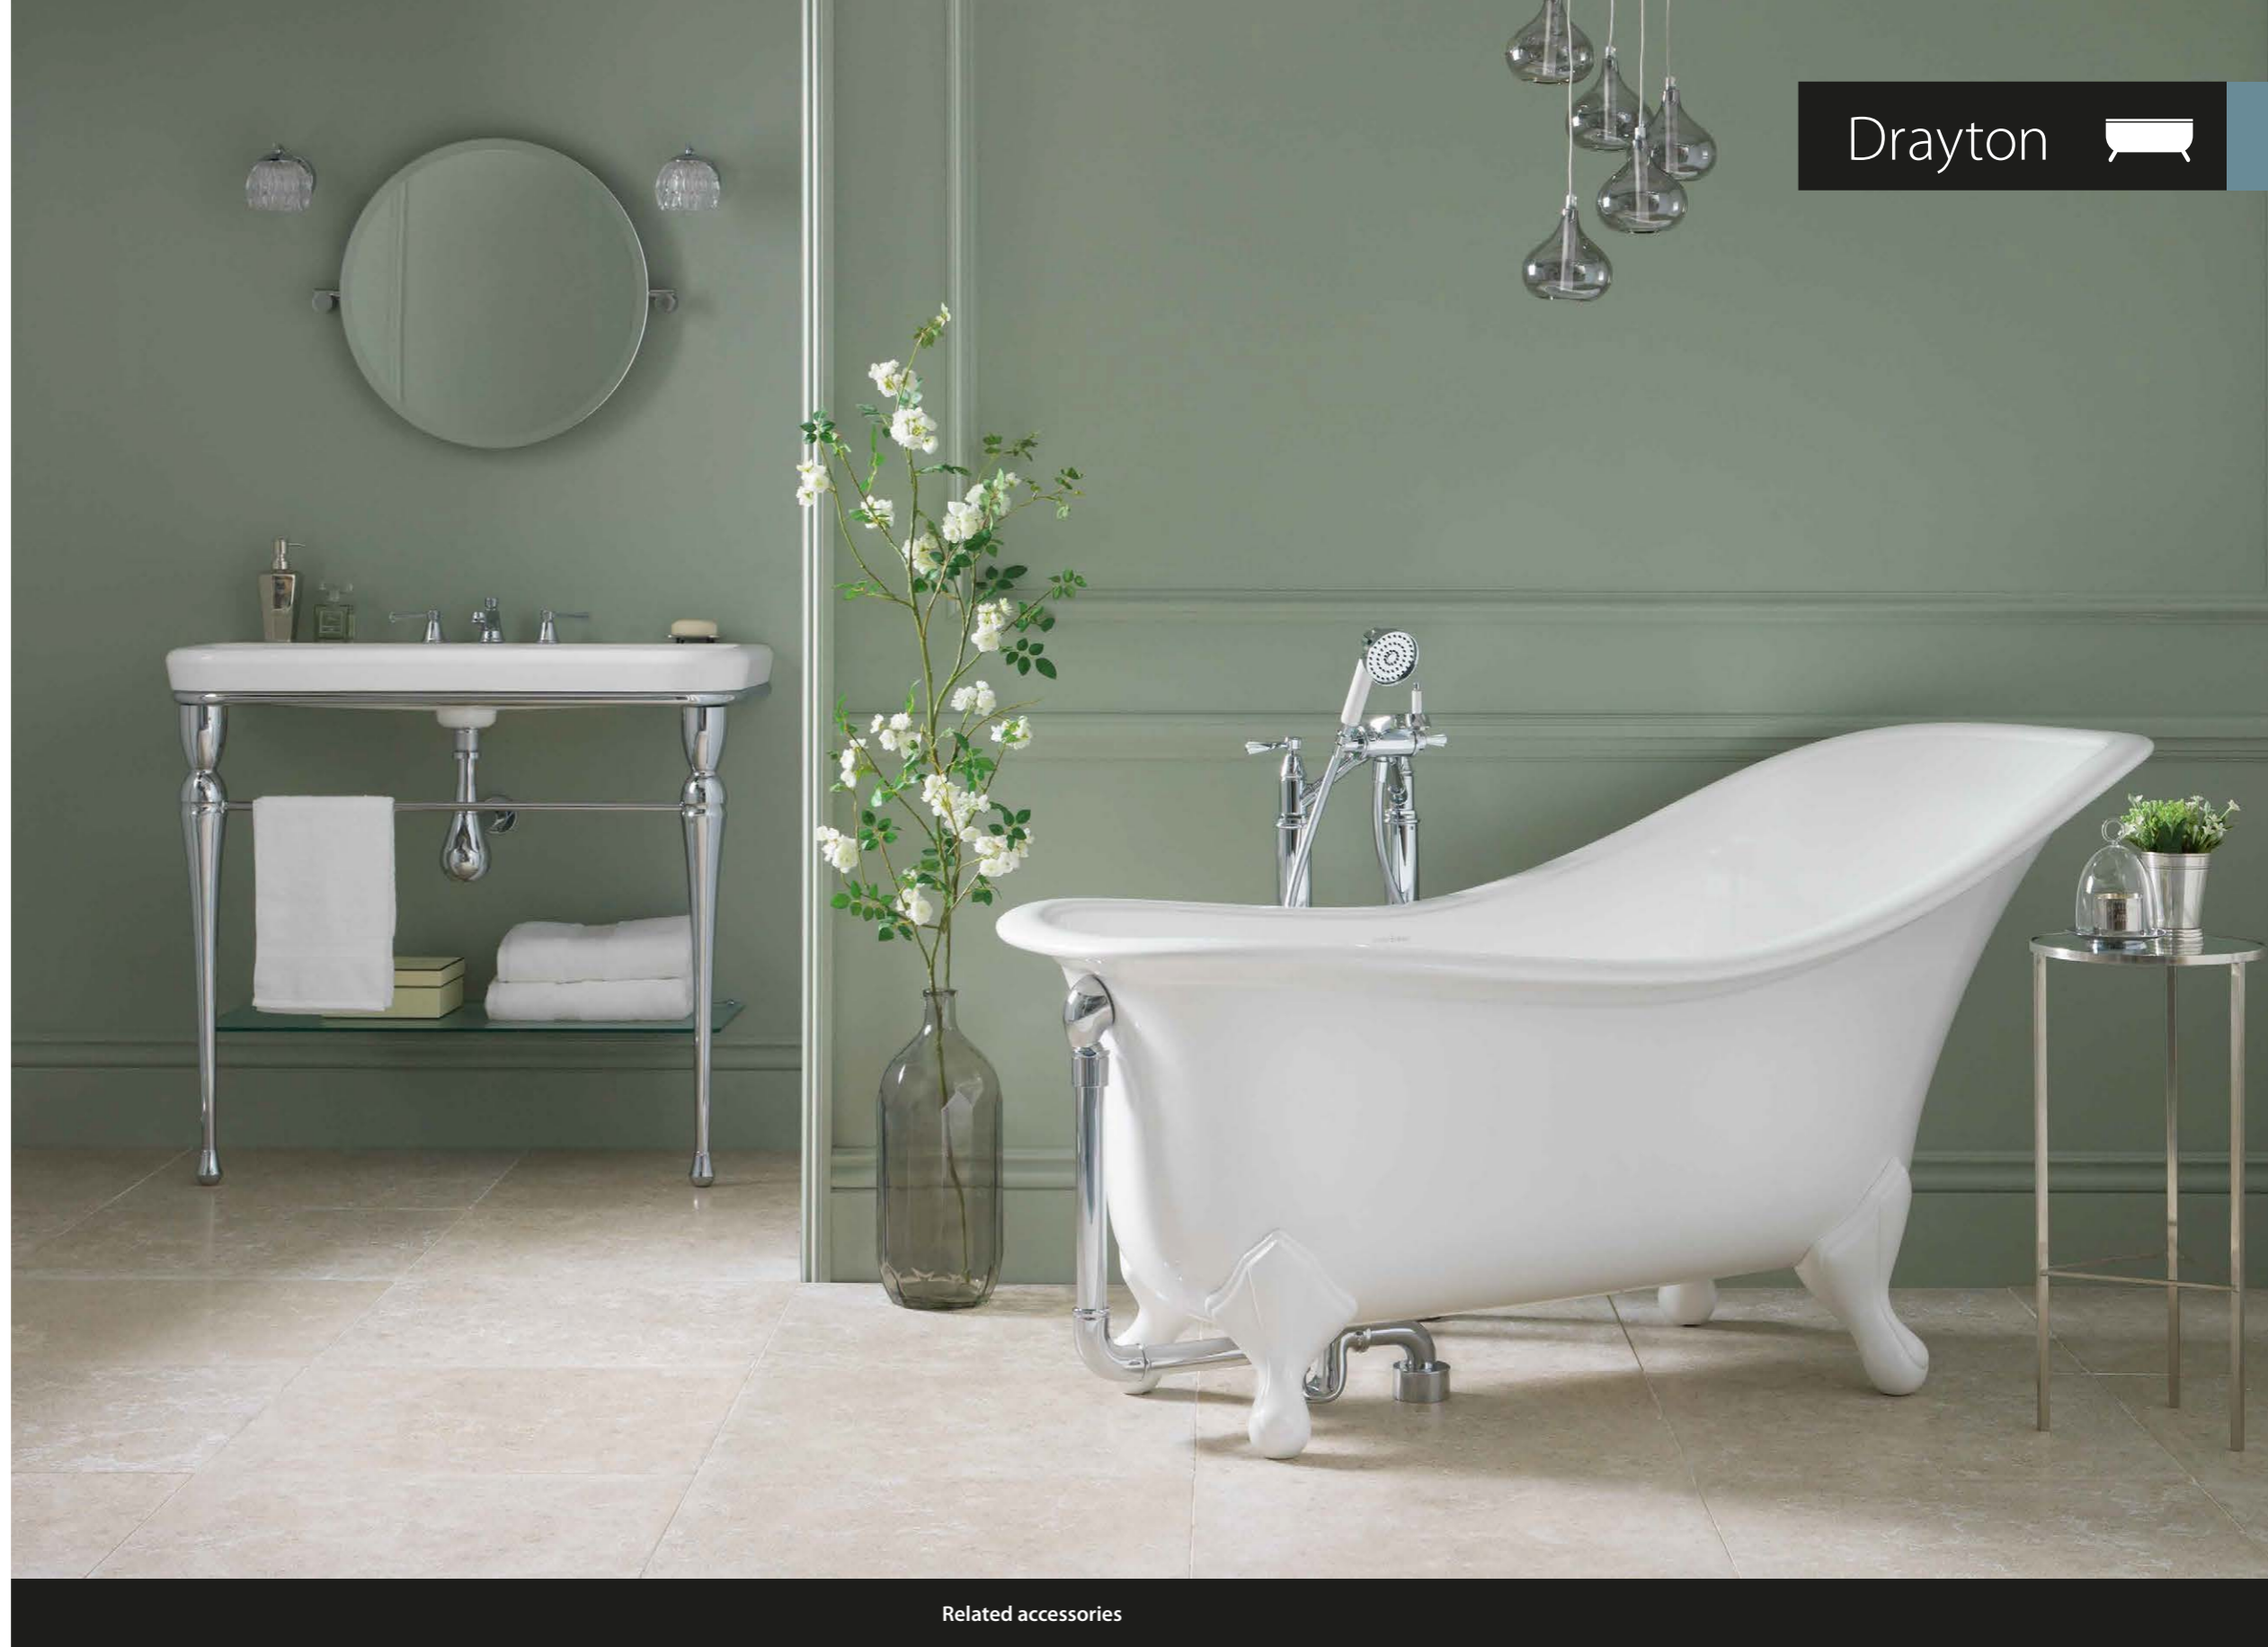

Taking its form from the original Victorian slipper bath, with elegant modern detailing, Drayton's shoulder support provides a sublime bathing experience. Complemented by the Drayton 40 basin (page 170). Explore our spectrum of RAL colours in gloss or matt finishes.