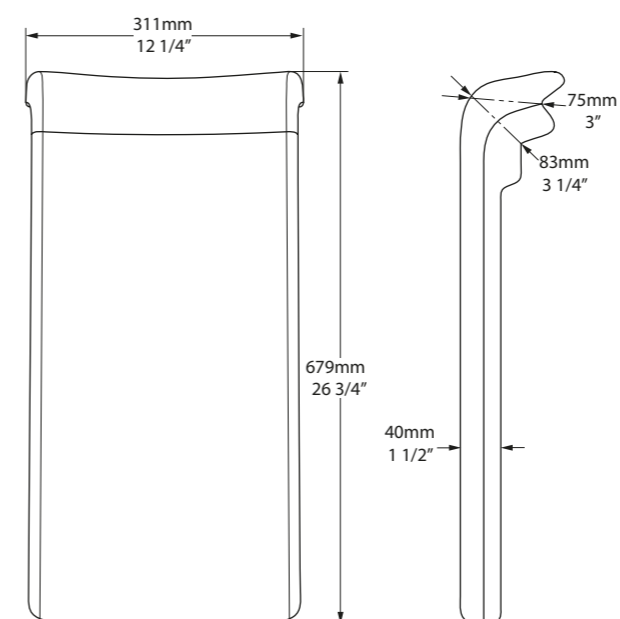

Side View

BR-BAR-xx

Front View