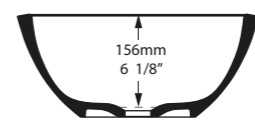

○ VB-MAU-42-NO

Top View

Section AA

A generous deep hemispherical basin featuring a rimless design; suitable for countertop or semi-recessed mounting. Ideal for a "his and hers" setting. Explore our spectrum of RAL colours in gloss or matt finishes.

l = 423mm/16 5/8"
w = 423mm/16 5/8"
h = 178mm/7"
○ VB-MAU-42-NO
PAINT-VB
8kg

Personalise