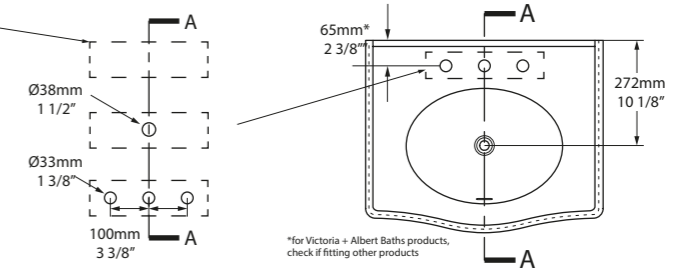

Tap holes can be drilled by installer
Armaturenlöcher können leicht vom Installateur gebohrt werden
Les trous de robinetterie peuvent être percés par l'installateur
Pueden ser perforados por el instalador
I fori per rubinetti possono essere perforati dall'installatore

- MET-61-Qxx-N-PC
- MET-61-Qxx-1TH-PC
- MET-61-Qxx-3TH-PC