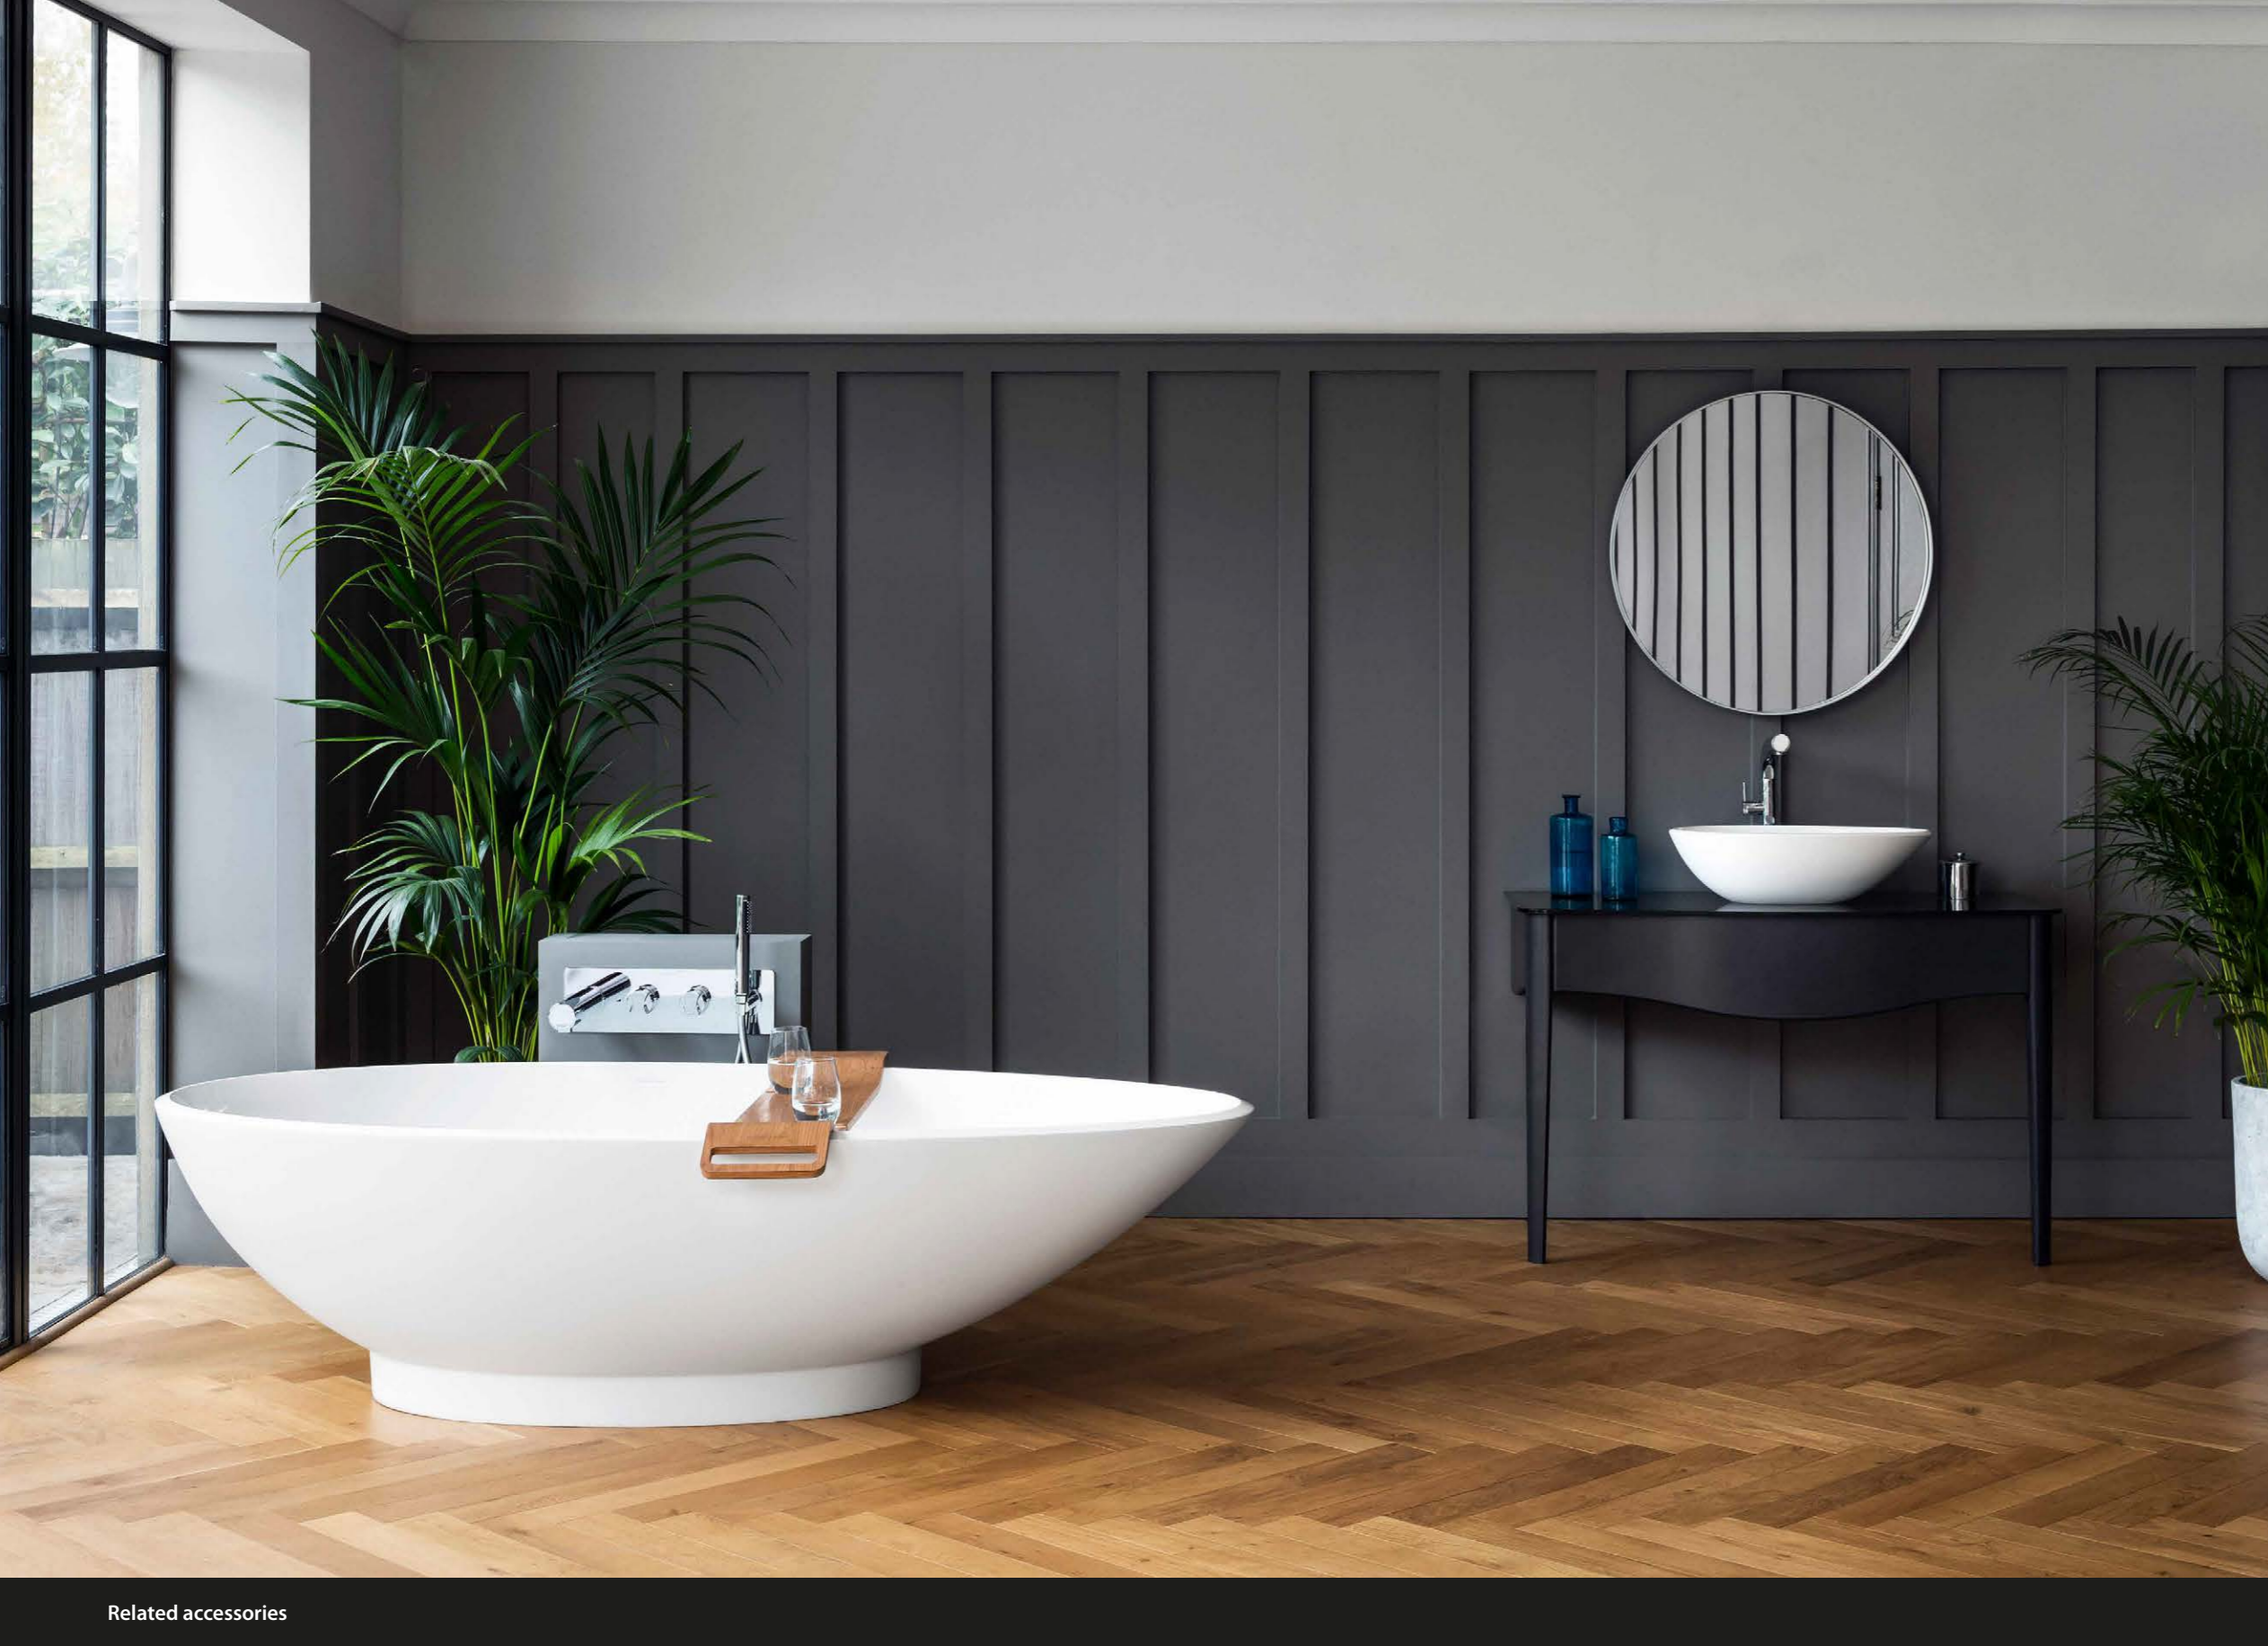

SW QUARRYCAST™ White.

SM QUARRYCAST™ Standard Matt.

QC rich in Volcanic Limestone

 Personalise

Boldly conceived as a low slung shell, the Napoli adds drama and architectural interest to a modern bathroom. Complemented by the Napoli 57 basin (page 180). Explore our spectrum of RAL colours in gloss or matt finishes.