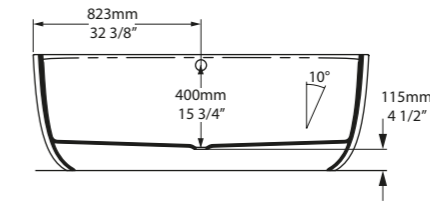

Tap holes can be drilled by installer
Armaturenlöcher können leicht vom Installateur gebohrt werden
Les trous de robinetterie peuvent être percés par l'installateur
Pueden ser perforados por el instalador
I fori per rubinetti possono essere perforati dall'installatore

○ ELD-N-SW-NO

Section AA

Essex, United Kingdom

Photography by: Daniela Exley for Amazing Productions

Architecture: Chris Dyson Architects

Design by: Edwina Boase

SW QUARRYCAST™ White.

rich in Volcanic Limestone

Personalise