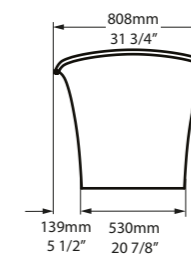

Toulouse 1800

○ TOU-N-SW-NO ◉ TOUM-N-SM-NO

CE Massachusetts Code: Pending
cUPC listing by IAPMO: Pending

Front View

Section AA

A deep and double-ended bateau-style bath with luxurious head and neck support. Toulouse 1800 features a void space underneath for waste plumbing. Explore our spectrum of RAL colours in gloss or matt finishes.

l = 1811mm/71 1/4"
w = 808mm/31 3/4"
h = 715mm/28 1/8"

○ TOU-N-SW-NO
◉ TOUM-N-SM-NO
PAINT-BATH
69kg

SW QUARRYCAST™ White. SM QUARRYCAST™ Standard Matt.

Qc rich in Volcanic Limestone™

Personalise