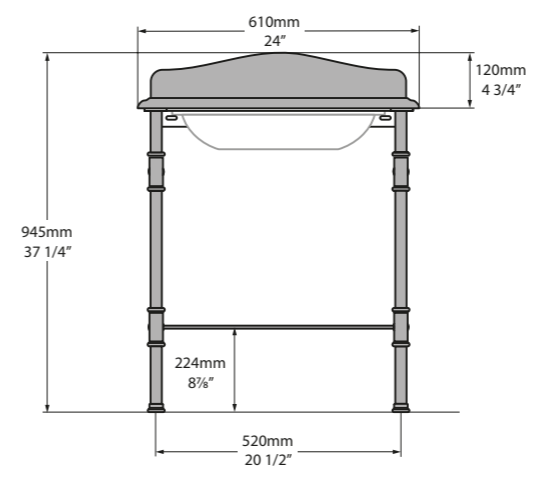

MET-61-Qxx-N-PC MET-61-Qxx-1TH-PC MET-61-Qxx-3TH-PC

Front view