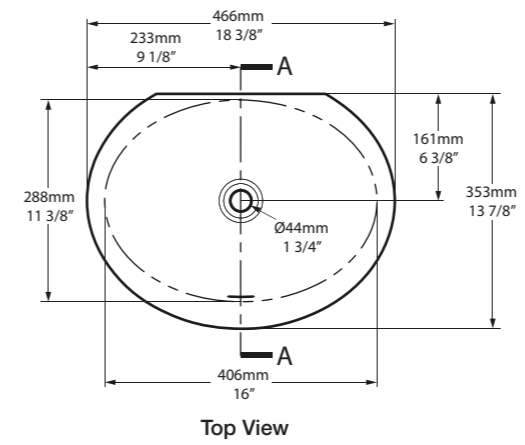

Kaali 46

○ UB-KAA-46-IO

CE Massachusetts Code
cUPC listing by IAPMO

A deep oval basin designed for undermount installation. The Kaali 46 features an internal overflow and is now available in two additional sizes - see Kaali 60 and Kaali 65. Also available in washstand format - see Metallo 61 Quartz.

l = 466mm/18 3/8"
w = 353mm/13 7/8"
h = 140mm/5 1/2"
○ UB-KAA-46-IO
3kg

SW QUARRYCAST™ White.

QC rich in Volcanic Limestone