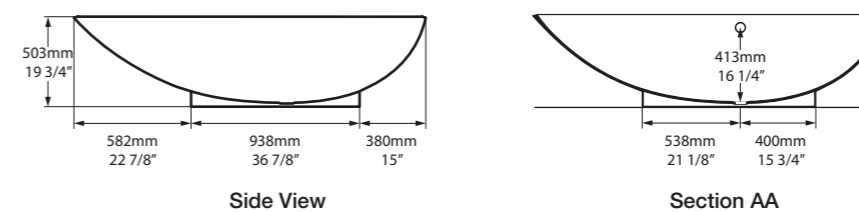

Related accessories

Napoli 57
Page 180

Tombolo 10
Page 234

l = 1900mm/74¾"
w = 845mm/33¼"
h = 503mm/19¾"

- NAP-N-SW-NO
- Ⓜ NAPM-N-SM-NO
- 🔧 PAINT-BATH
71kg

○ NAP-N-SW-NO  ◉ NAPM-N-SM-NO 

  Massachusetts Code
cUPC listing by IAPMO