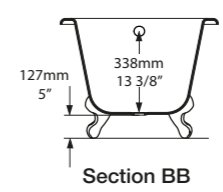

l = 1537mm/60½"
w = 762mm/30"
h = 786mm/31"

○ SHR-N-SW-NO
🔧 PAINT-BATH
53kg

○ SHR-N-SW-NO

Top View

Section AA

Front View

Section BB

CE UPC Massachusetts Code cUPC listing by IAPMO