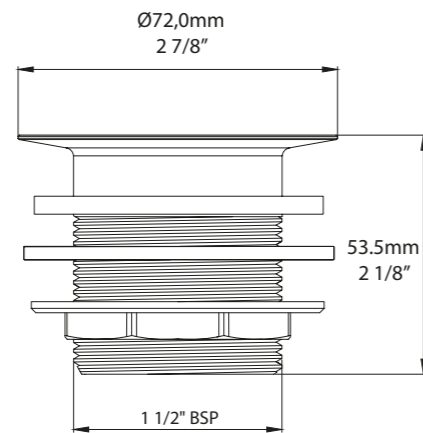

Kit 25
Page 230

Kit 12

Universal waste kit for baths without an overflow hole. Flush fitting 'captive' plug.

K-12-xx