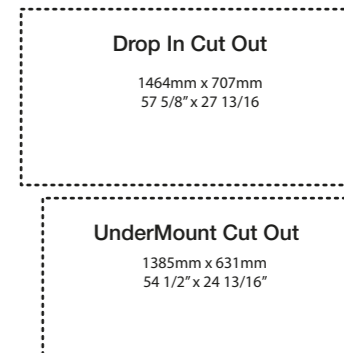

Kaldera 4
1500 x 750
Page 148

Kaldera 5
1500 x 800
Page 150

Kaldera 6
1650 x 900
Page 152

Drop-in	✓	✓	✓
Undermount	✓	✓	✓

Kaldera 4

○ KAL4-N-SW-IO

CE  Massachusetts Code cUPC listing by IAPMO

l = 1500mm/59"
w = 750mm/29 1/2"
h = 480-486mm/18 7/8"-19 1/8"
○ KAL4-N-SW-NO
62kg