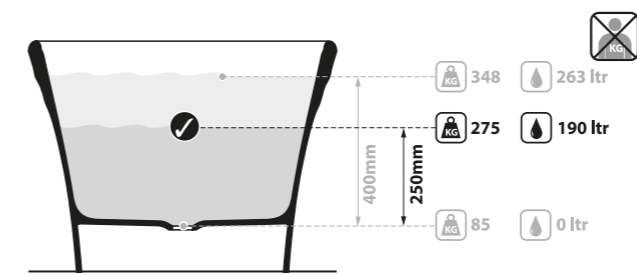

○ WAR-N-SW-NO

CE Massachusetts Code cUPC listing by IAPMO

Kew Gardens, London, UK

Photography by: Megan Taylor

Design by: 2LG Studio

SW QUARRYCAST™ White.

rich in Volcanic Limestone

Personalise