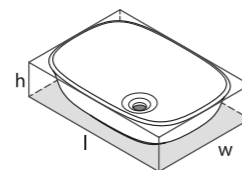

Top View

Side View

Front View

Section AA

reddot award 2015
winner

The Amiata 60 is a generously sized countertop basin, designed to complement the Amiata freestanding bath. Designed by Meneghello Paoletti Associati. Explore our spectrum of RAL colours in gloss or matt finishes.