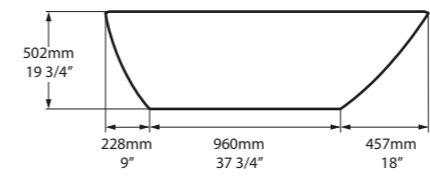

Cotswolds, United Kingdom

Photography by: Paul Craig

Design by: Pippa Paton Design

○ MOZ-N-SW-NO ○ MOZM-N-SM-NO

CE Massachusetts Code cUPC listing by IAPMO

Side View

SW QUARRYCAST™ White. **SM** QUARRYCAST™ Standard Matt.

Qc rich in Volcanic Limestone™

Personalise