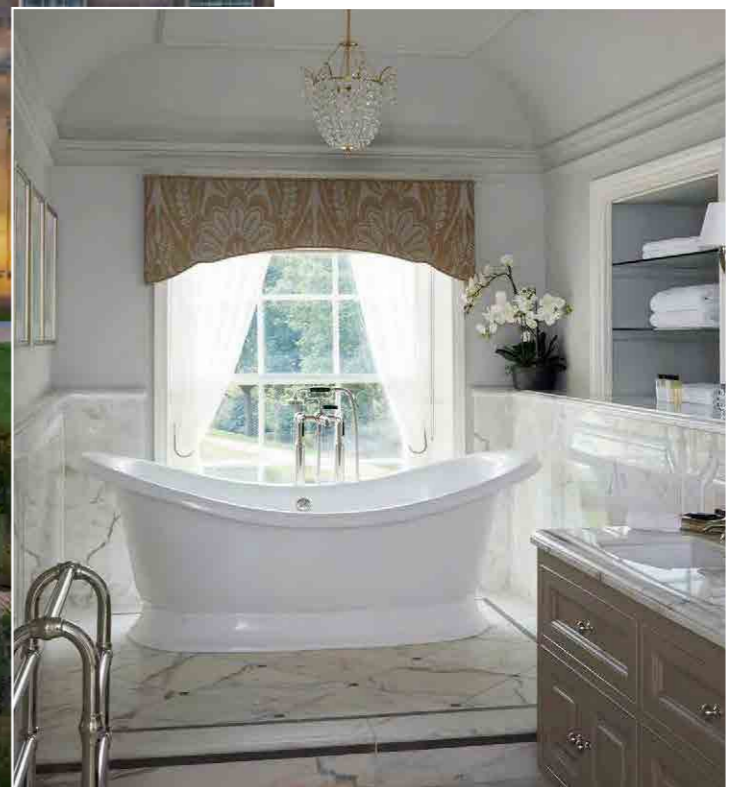

ELWCK

GRANTLEY HALL

RIPON, YORKSHIRE, UK

Photography: Simon Whitmore and Jack Hardy

WARNDON

MARLBOROUGH

A world of colour

Personalise the exterior of our freestanding baths and basins to coordinate with the rest of the bathroom's design. Choose from a spectrum of RAL colours in either gloss or matt finishes. Each finish is multi-layered using a special catalysed paint, with hand polishing between applications. The technique results in an exceptional depth and lustre to the finish, and is considerably more durable than hand painted surfaces. Visit www.vandabaths.com to view the whole range of colours.