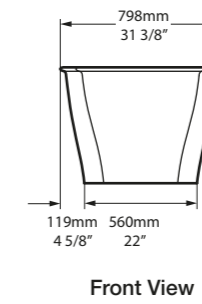

SW QUARRYCAST™ White.

QC rich in Volcanic Limestone™

Personalise