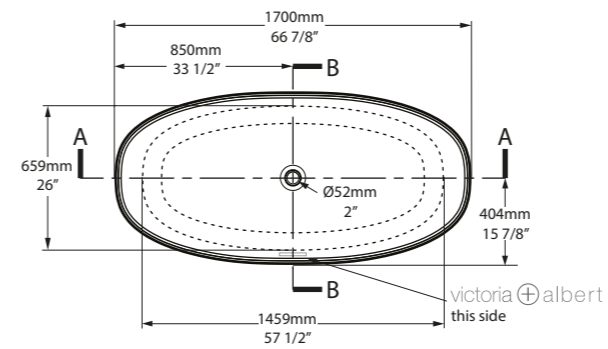

l = 1500mm/59"
w = 724mm/28 1/2"
h = 532mm/21"

○ BA1-N-SW-NO
○ BA1M-N-SM-NO
PAINT-BATH
80kg

SW QUARRYCAST™ White.

SM QUARRYCAST™ Standard Matt.

Personalise

Barcelona 1700 is designed for the modern bathroom. At 1700mm long it is perfectly suited to master suites or family bathrooms. Previously called Barcelona 2, Barcelona 1700 now features a chamfered rim for head and neck comfort, improved lower back support, and a void space underneath for waste plumbing. Explore our spectrum of RAL colours in gloss or matt finishes.

l = 1700mm/66 7/8"
w = 808mm/31 3/4"
h = 539mm/21 1/4"

○ BA2-N-SW-NO
● BA2M-N-SM-NO
PAINT-BATH
87kg

Barcelona 1700

○ BA2-N-SW-NO ● BA2M-N-SM-NO

CE UPC Massachusetts Code cUPC listing by IAPMO

Top View

Front View