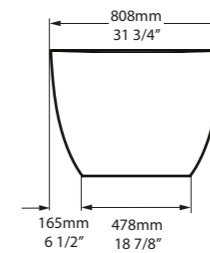

l = 1500mm/59"
w = 724mm/28 1/2"
h = 532mm/21"

○ BA1-N-SW-NO
○ BA1M-N-SM-NO
PAINT-BATH
80kg

SW QUARRYCAST™ White.

SM QUARRYCAST™ Standard Matt.

Personalise

Barcelona 1700 is designed for the modern bathroom. At 1700mm long it is perfectly suited to master suites or family bathrooms. Previously called Barcelona 2, Barcelona 1700 now features a chamfered rim for head and neck comfort, improved lower back support, and a void space underneath for waste plumbing. Explore our spectrum of RAL colours in gloss or matt finishes.

l = 1700mm/66 7/8"
w = 808mm/31 3/4"
h = 539mm/21 1/4"

○ BA2-N-SW-NO
● BA2M-N-SM-NO
PAINT-BATH
87kg

Barcelona 1700

○ BA2-N-SW-NO ● BA2M-N-SM-NO

CE UPC Massachusetts Code cUPC listing by IAPMO

Top View

Front View