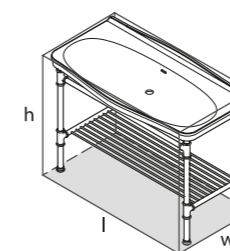

l = 1145mm/45 1/8"
w = 579mm/22 3/4"
h = 902mm/35 1/2"

MET-114-N-PC
MET-114-1TH-PC
MET-114-3TH-PC
35kg