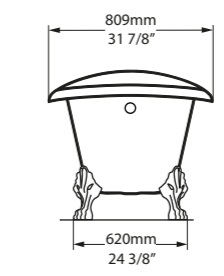

○ ROX-N-SW-NO

CE Massachusetts Code cUPC listing by IAPMO