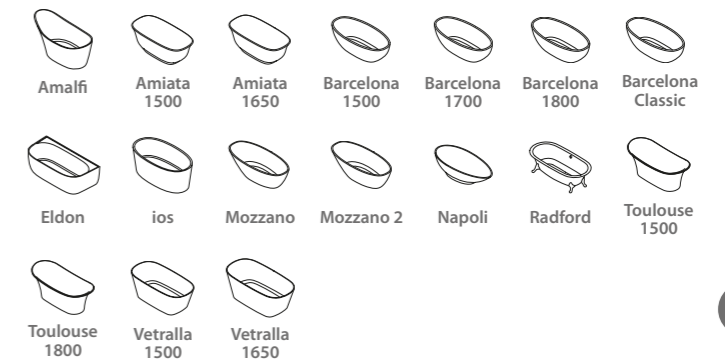

Amalfi Headrest

Dedicated headrest - Black.

HR-AML-xx

Napoli Headrest

Dedicated headrest - Black.

HR-NAP-xx

Handles

Set of two handles.

K-HAN01-xx