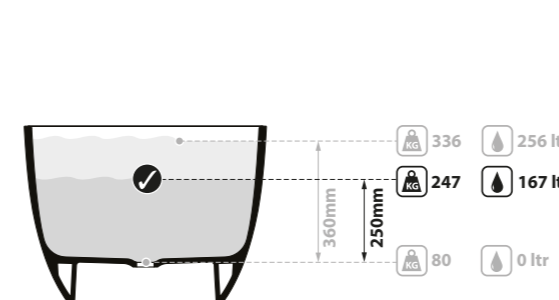

Side View

Section AA

Barcelona 1500 is a modern design statement for the smaller bathroom. Its smooth, pebble-shaped design features a chamfered rim for neck and arm comfort, and a void space underneath for waste plumbing. Explore our spectrum of RAL colours in gloss or matt finishes.