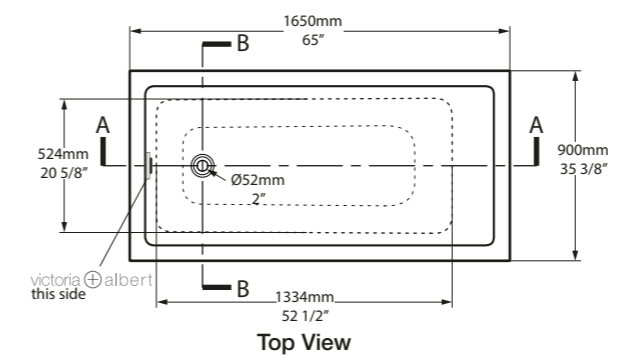

Kaldera 6

○ KAL6-N-SW-IO