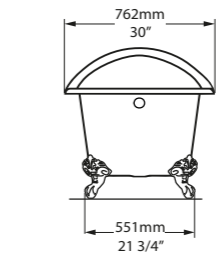

l = 1537mm/60½"
w = 762mm/30"
h = 786mm/31"

○ SHR-N-SW-NO
🔧 PAINT-BATH
53kg

○ SHR-N-SW-NO

Top View

Section AA

Front View

Section BB

CE UPC Massachusetts Code cUPC listing by IAPMO