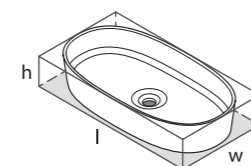

CE  Massachusetts Code cUPC listing by IAPMO

Top View

Side View

Front View

Section AA

l = 810mm/31 7/8"
w = 432mm/17"
h = 147mm/5 3/4"

○ VB-IOS-80-NO
PAINT-VB
12kg

The ios 80 is a generous countertop basin designed to complement the ios bath. Also available in a smaller size - see ios 54. Explore our spectrum of RAL colours in gloss or matt finishes.