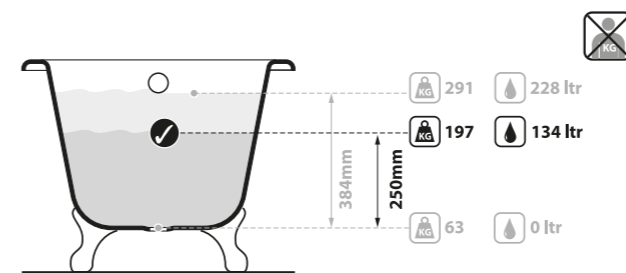

SW QUARRYCAST™ White.

Qc rich in Volcanic Limestone™

Personalise