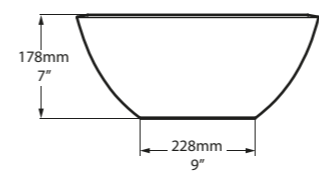

○ VB-MAU-42-NO

Top View

Front View

A generous deep hemispherical basin featuring a rimless design; suitable for countertop or semi-recessed mounting. Ideal for a "his and hers" setting. Explore our spectrum of RAL colours in gloss or matt finishes.

l = 423mm/16 5/8"
w = 423mm/16 5/8"
h = 178mm/7"
○ VB-MAU-42-NO
PAINT-VB
8kg

Personalise