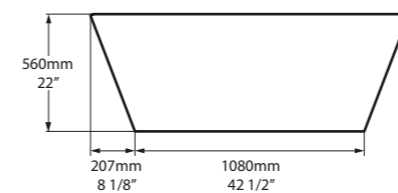

Vetralla 1500

○ VET-N-SW-NO ○ VETM-N-SM-NO

CE Massachusetts Code cUPC listing by IAPMO

Side View

Section AA

l = 1493mm/58 3/4"
w = 739mm/29 1/8"
h = 560mm/22"

○ VET-N-SW-NO
○ VETM-N-SM-NO
PAINT-BATH
64kg

SW QUARRYCAST™ White.

SM QUARRYCAST™ Standard Matt.

Qc rich in Volcanic Limestone™

Personalise