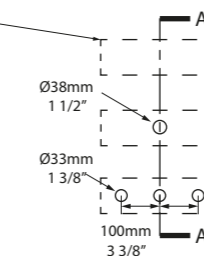

l = 1145mm/45 1/8"
w = 579mm/22 3/4"
h = 902mm/35 1/2"

MET-114-N-PC
MET-114-1TH-PC
MET-114-3TH-PC
35kg