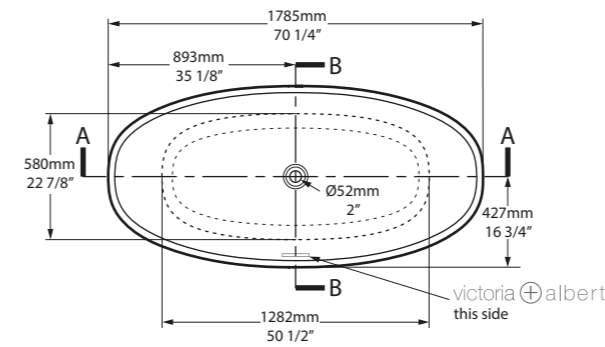

l = 1785mm/70 1/4"
w = 854mm/33 5/8"
h = 552mm/21 3/4"

- BAR-N-SW-NO
- SM BARM-N-SM-NO
- PAINT-BATH
- 97kg

Barcelona Classic

- BAR-N-SW-NO
- SM BARM-N-SM-NO

Top View

Front View

Side View

Section AA