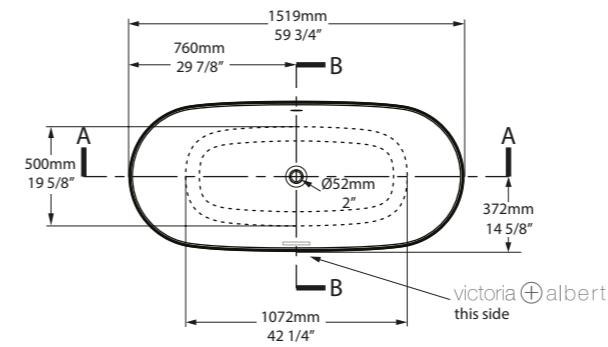

Toulouse 1500

○ TO1-N-SW-NO ○ TO1M-N-SM-NO

CE Massachusetts Code: Pending
cUPC listing by IAPMO: Pending

Top View