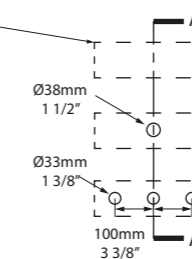

Tap holes can be drilled by installer
Armaturenlöcher können leicht vom Installateur gebohrt werden
Les trous de robinetterie peuvent être percés par l'installateur
Pueden ser perforados por el instalador
I fori per rubinetti possono essere perforati dall'installatore

- MET-100-N-PC
- MET-100-1TH-PC
- MET-100-3TH-PC

l = 999mm/39 3/8"
w = 479mm/18 7/8"
h = 915mm/36"

MET-100-N-PC
MET-100-1TH-PC
MET-100-3TH-PC
33kg