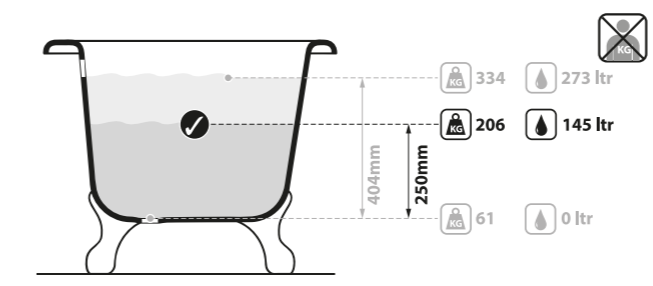

○ CHE-N-SW-NO

CE Massachusetts Code cUPC listing by IAPMO

Tap holes can be drilled by installer
Armaturenlöcher können leicht vom Installateur gebohrt werden
Les trous de robinetterie peuvent être percés par l'installateur
Pueden ser perforados por el instalador
I fori per rubinetti possono essere perforati dall'installatore

Sorrento, Victoria, Australia

Photography by: Armelle Habib

Design by: D + D Home

rich in Volcanic Limestone™

QUARRYCAST™ White.

rich in Volcanic Limestone™

Personalise