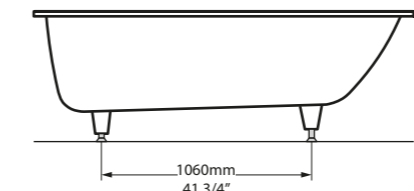

Kaldera 6

○ KAL6-N-SW-IO

l = 1650mm/65"
w = 900mm/35 3/8"
h = 480-486mm/18 7/8-19 1/8"
○ KAL6-N-SW-NO
68kg

Please note: All baths in Australia come as standard without an overflow. When installed with an optional waste kit, the overflow hole needs to be drilled on site by an installer.