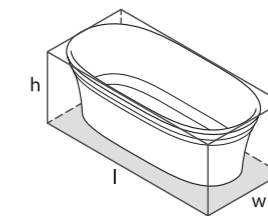

l = 1702mm/67"
w = 801mm/31½"
h = 598mm/23½"

○ WAR-N-SW-NO
🔧 PAINT-BATH
85kg