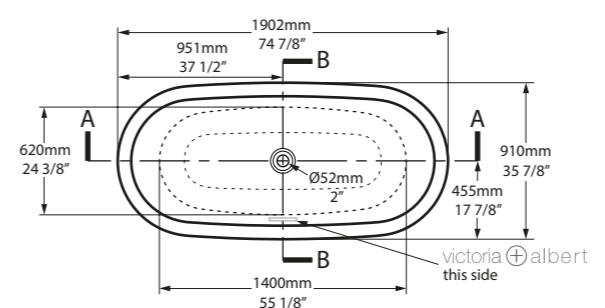

Related accessories

l = 1902mm/74 7/8"
w = 910mm/35 7/8"
h = 650mm/25 5/8"

○ RAD-N-SW-NO
PAINT-BATH
77kg

Radford 51
Page 282

○ RAD-N-SW-NO 

CE  Massachusetts Code
cUPC listing by IAPMO
Registered Design

Top View