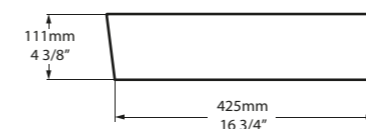

Personalise

○ VB-EDG-45-NO 

Top View

Side View

Front View

Section AA

The Edge 45 is a compact basin with a distinctive cubic shape. Explore our spectrum of RAL colours in gloss or matt finishes.

l = 450mm/17 3/4"
w = 325mm/12 3/4"
h = 111mm/4 3/8"