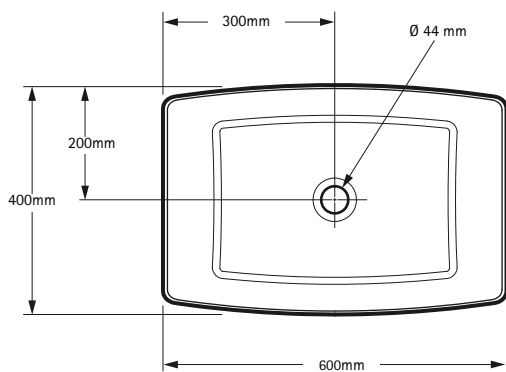

Distinctive lines

Basin:

- **No tap holes**
Suitable for freestanding or wall mounted taps
NB Due to the design of the rim, this basin cannot be drilled for tap holes.

Recommended Waste:

Universal basin waste with 'captive' plug and matching basin bottle trap - K20 / K22

Note: For product specifications please see over

Ravello 60

VB-RAV-60

Rimless countertop basin

General specifications for Ravello 60 basin

Installed size	600mm x 400mm x 120mm
Weight	3.7kg
Weight with water	13kg
Litres to rim	9 litres
Water depth to rim	95mm

Notes

Refer to installation instructions supplied with basin for additional information. Fittings (taps & drain assembly) not included and must be ordered separately.

Important

Dimension of fixtures are nominal and may vary within the range of tolerances established by ANSI standard A112.19.4M.