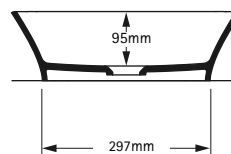

Distinctive lines

Basin:

- **No tap holes**
Suitable for freestanding or wall mounted taps
NB Due to the design of the rim, this basin cannot be drilled for tap holes.

Recommended Waste:

Universal basin waste with 'captive' plug and matching basin bottle trap - K20 / K22

Note: For product specifications please see over

Ravello 60

VB-RAV-60

Rimless countertop basin

General specifications for Ravello 60 basin

Installed size	600mm x 400mm x 120mm
Weight	3.7kg
Weight with water	13kg
Litres to rim	9 litres
Water depth to rim	95mm