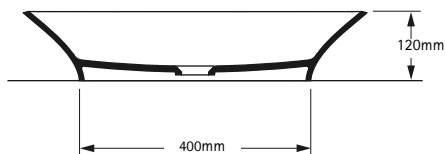

Ravello 60

VB-RAV-60

 Premium

Rimless countertop basin

- Designed to complement Ravello bath
- Made from QUARRYCAST®
 - One piece casting of rare volcanic limestone and resin
 - Harder and more durable than acrylic
- Easy clean high gloss finish
- Exterior can be painted
- 25 year guarantee

Distinctive lines

Basin:

- **No tap holes**
Suitable for freestanding or wall mounted taps
NB Due to the design of the rim, this basin cannot be drilled for tap holes.

Recommended Waste:

Universal basin waste with 'captive' plug and matching basin bottle trap - K20 / K22

Note: For product specifications please see over

Ravello 60

VB-RAV-60

Rimless countertop basin

General specifications for Ravello 60 basin

Installed size	600mm x 400mm x 120mm
Weight	3.7kg
Weight with water	13kg
Litres to rim	9 litres
Water depth to rim	95mm