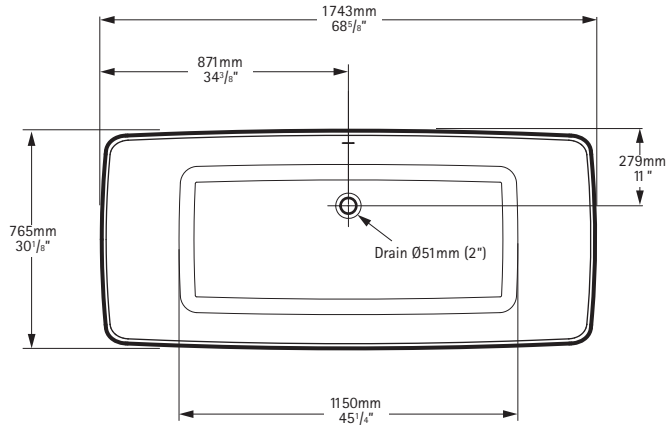

### Tub:

- **No faucet holes**  
Recommended for use with optional Lido Grande freestanding faucet stand **LID-N-LG**  
Suitable for freestanding or wall mounted faucets

**Note** Due to the design of the rim this product cannot be drilled for faucet holes.

### General specifications for Ravello tub

Installed size	68 <sup>7</sup> / <sub>8</sub> " x 30 <sup>1</sup> / <sub>8</sub> " x 23 <sup>3</sup> / <sub>8</sub> "
Weight	187lbs
Weight with water	881lbs
Gallons to overflow	82 gallons
Bathing well at sump	45 <sup>1</sup> / <sub>4</sub> " x 19"
Water depth to overflow	16 <sup>5</sup> / <sub>8</sub> "

### Important

Dimension of fixtures are nominal and may vary within the range of tolerances established by ANSI standard A112.19.4M.

These measurements are subject to change or cancellation.

No responsibility is assumed for use of superseded or void leaflet.