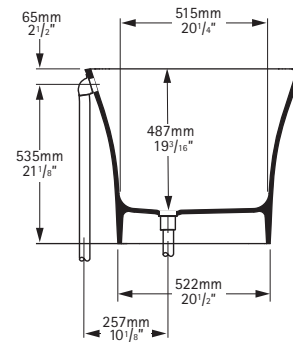

### Tub:

- **No faucet holes**  
Recommended for use with optional Lido Grande freestanding faucet stand **LID-N-LG**  
Suitable for freestanding or wall mounted faucets

**Note** Due to the design of the rim this product cannot be drilled for faucet holes.

### General specifications for Ravello tub

Installed size	68 <sup>7</sup> / <sub>8</sub> " x 30 <sup>1</sup> / <sub>8</sub> " x 23 <sup>3</sup> / <sub>8</sub> "
Weight	187lbs
Weight with water	881lbs
Gallons to overflow	82 gallons
Bathing well at sump	45 <sup>1</sup> / <sub>4</sub> " x 19"
Water depth to overflow	16 <sup>5</sup> / <sub>8</sub> "

### Important

Dimension of fixtures are nominal and may vary within the range of tolerances established by ANSI standard A112.19.4M.

These measurements are subject to change or cancellation.

No responsibility is assumed for use of superseded or void leaflet.